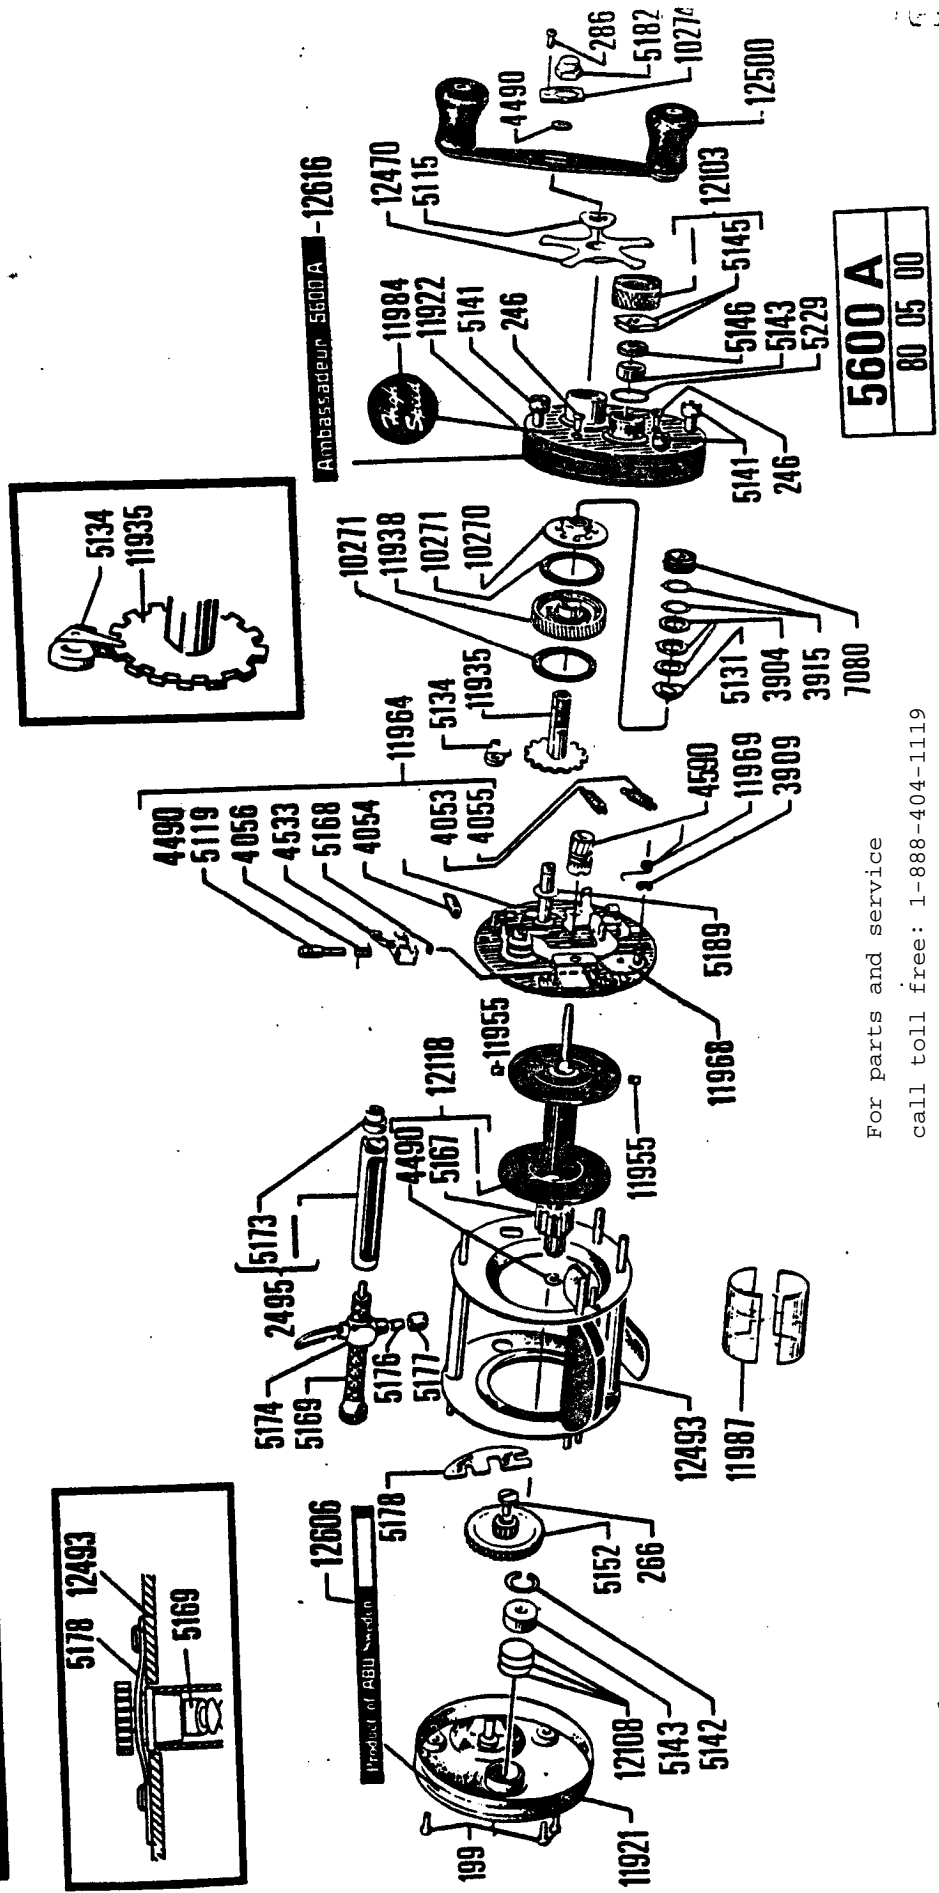

For parts and service
 call toll free: 1-888-404-1119
 www.mikesreelrepair.com

For parts and service
 call toll free: 1-888-404-1119
 www.mikesreelrepair.com