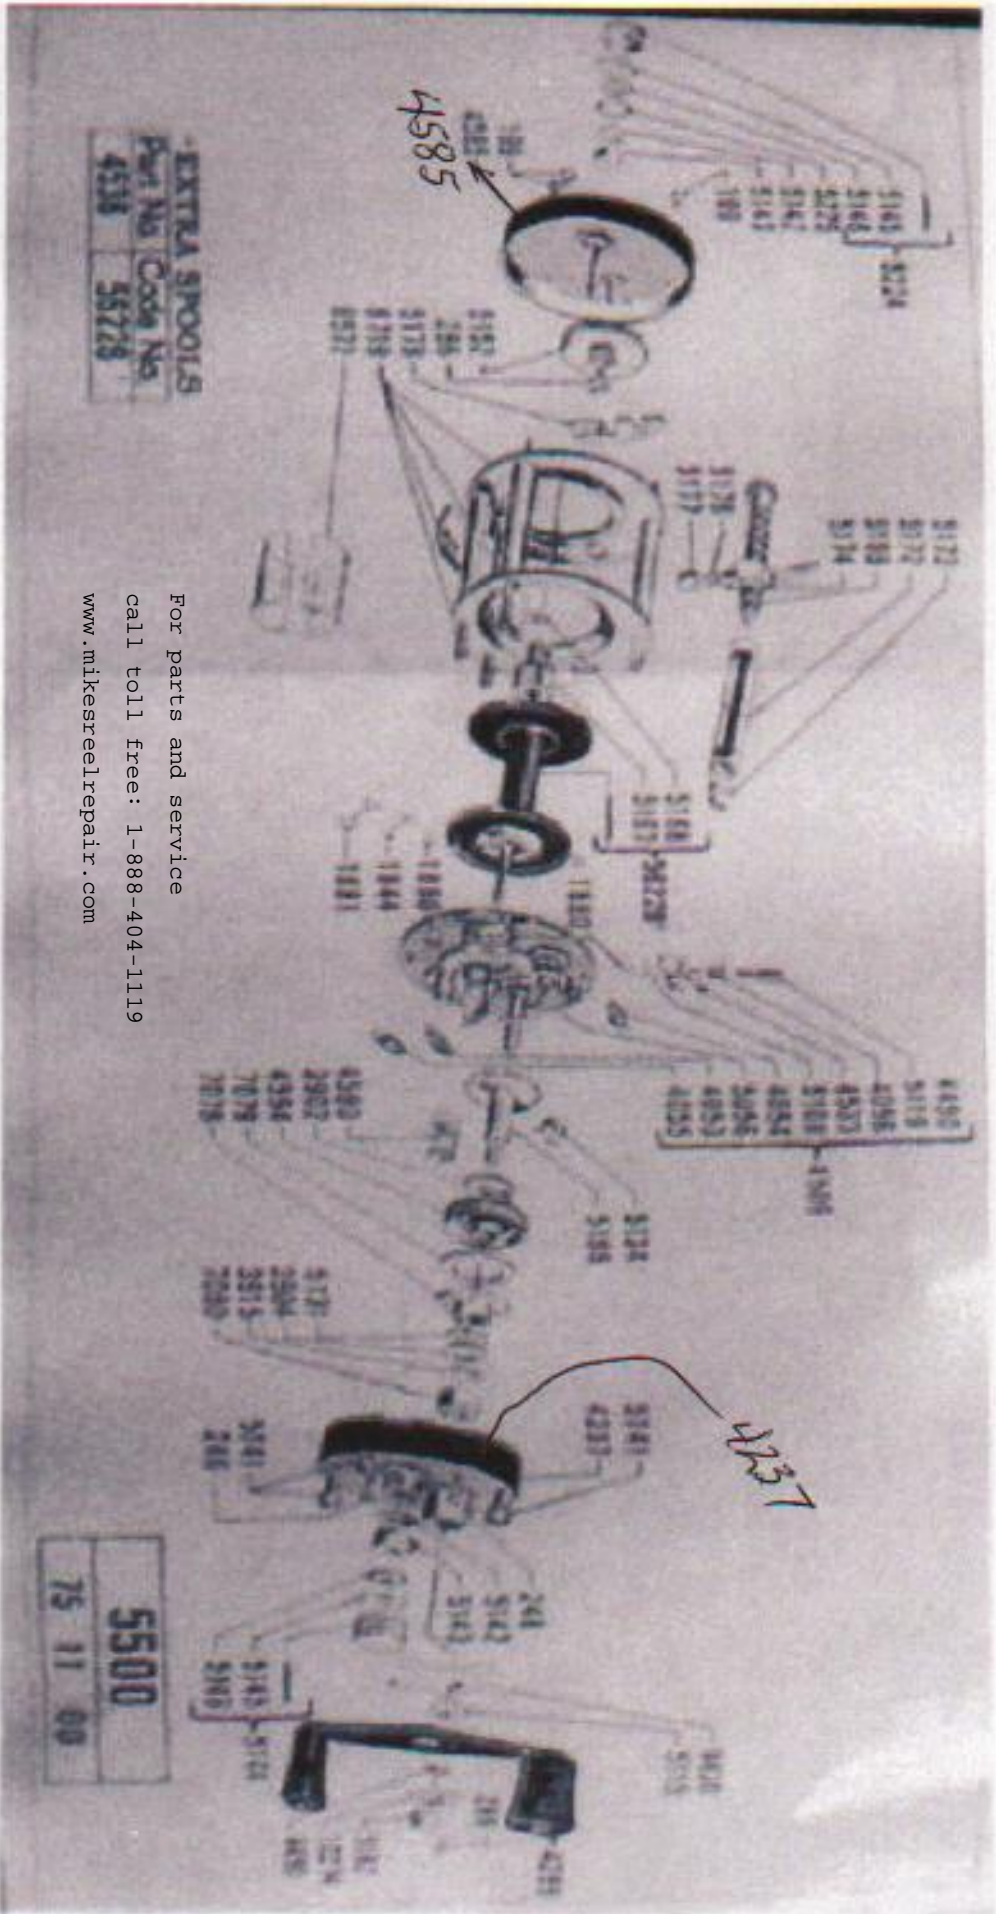

8500 BRUSH

For parts and service
call toll free: 1-888-404-1119
www.mikesreelrepair.com

-EXTRA SPOOLS
Part No Code No
4585 55728

For parts and service
call toll free: 1-888-404-1119
www.mikesreelrepair.com