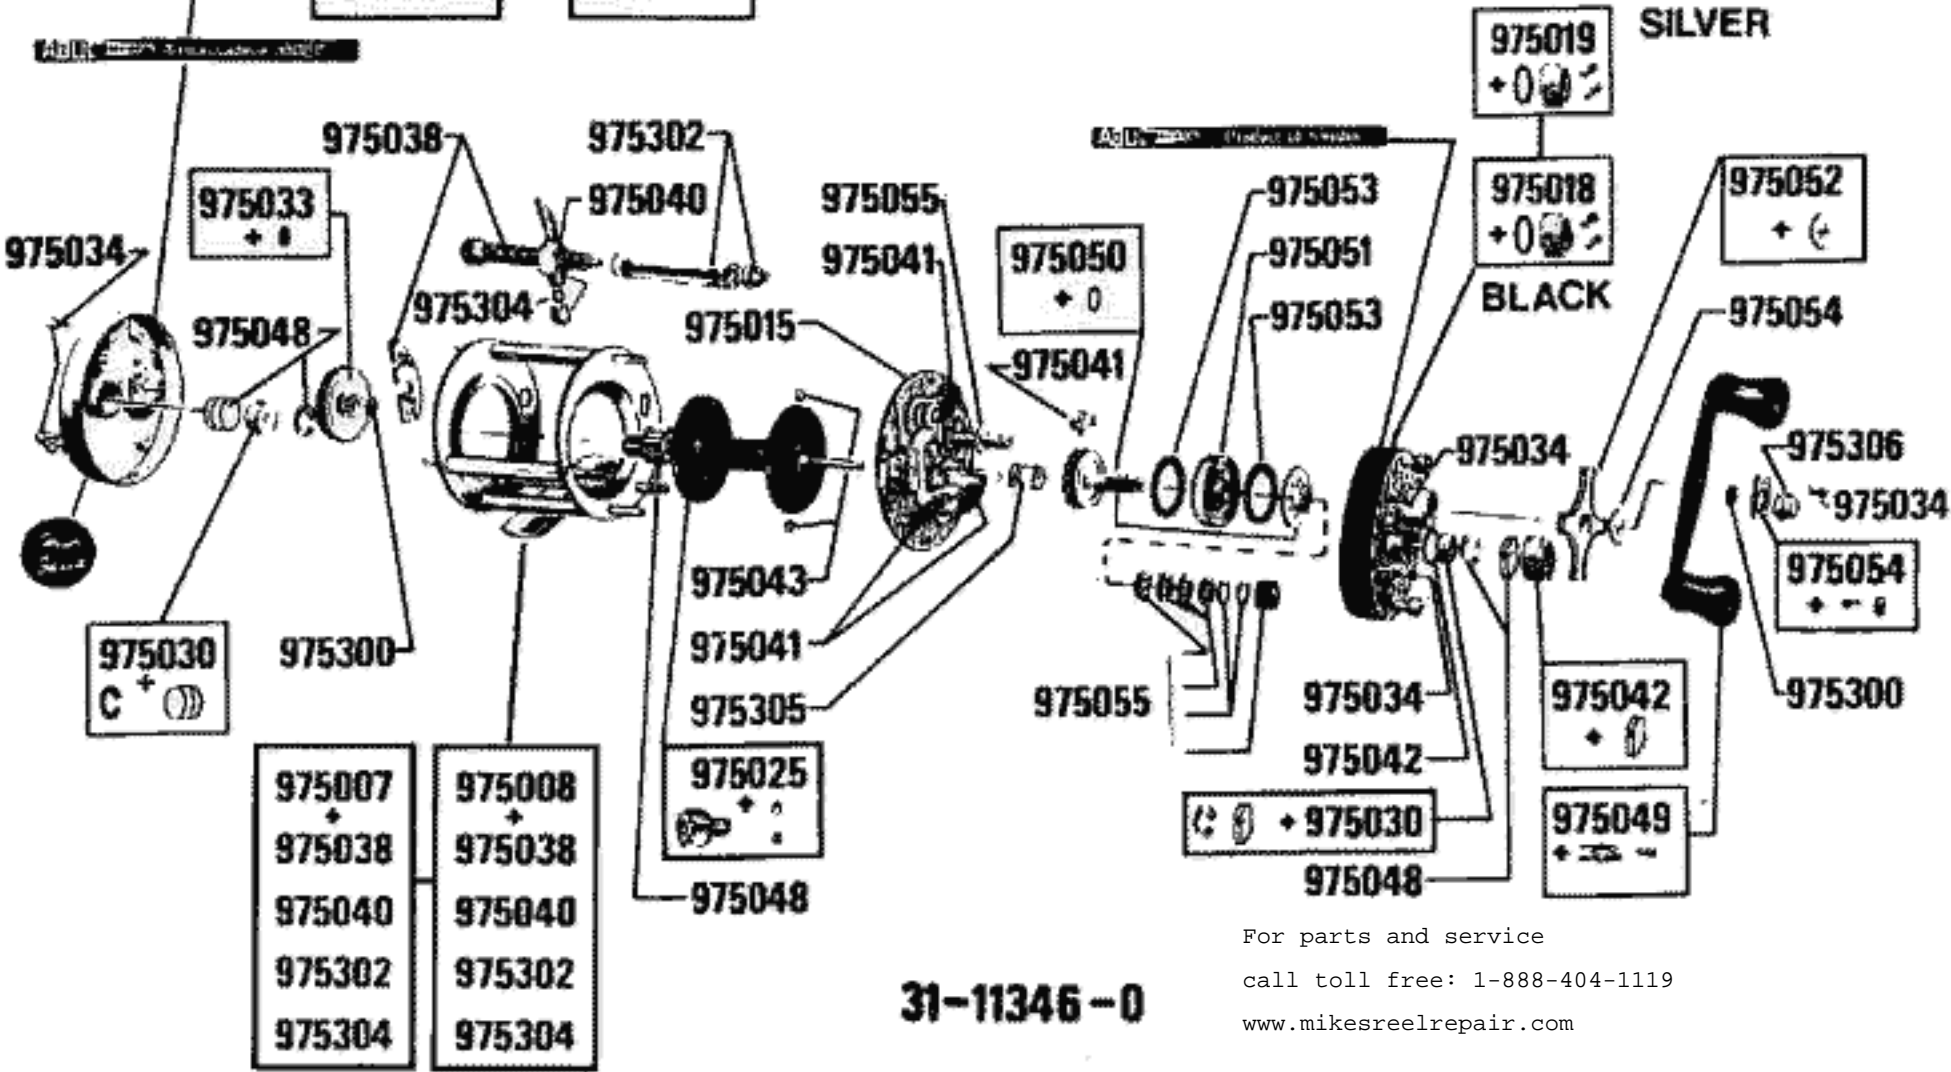

BLACK

SILVER

975002
975033

975373
975033

Ambassadeur 5500 C
81 08 00

For parts and service
call toll free: 1-888-404-1119
www.mikesreelrepair.coms

31-11346-0

For parts and service
call toll free: 1-888-404-1119
www.mikesreelrepair.com