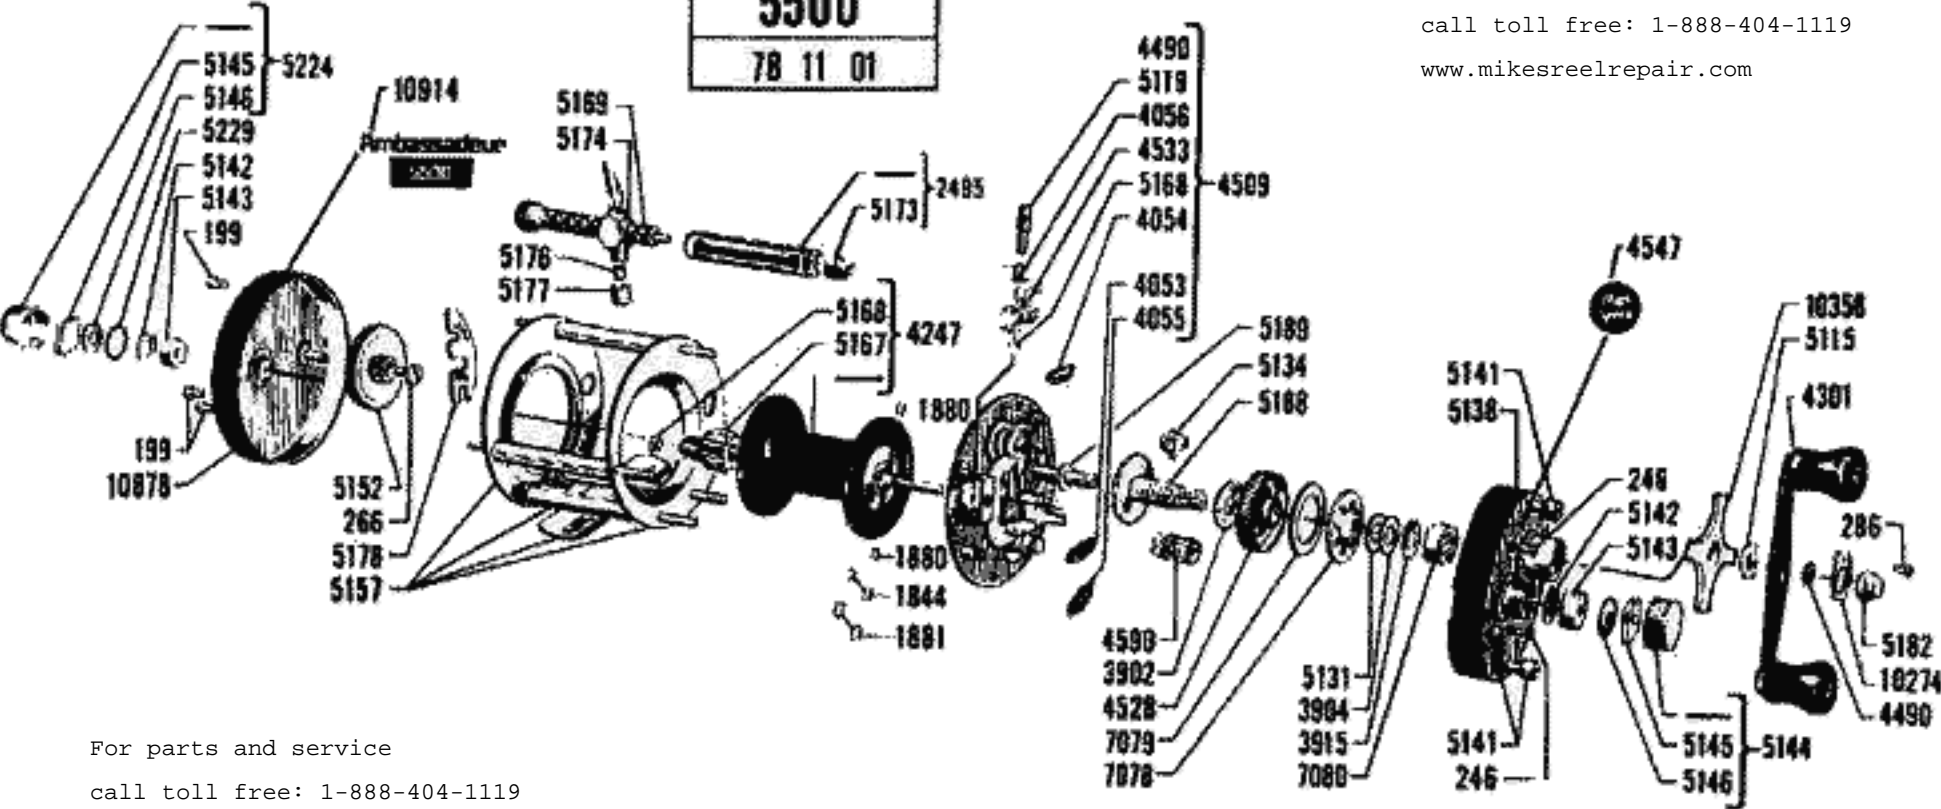

5500
78 11 01

For parts and service
call toll free: 1-888-404-1119
www.mikesreelrepair.com

For parts and service
call toll free: 1-888-404-1119
www.mikesreelrepair.com