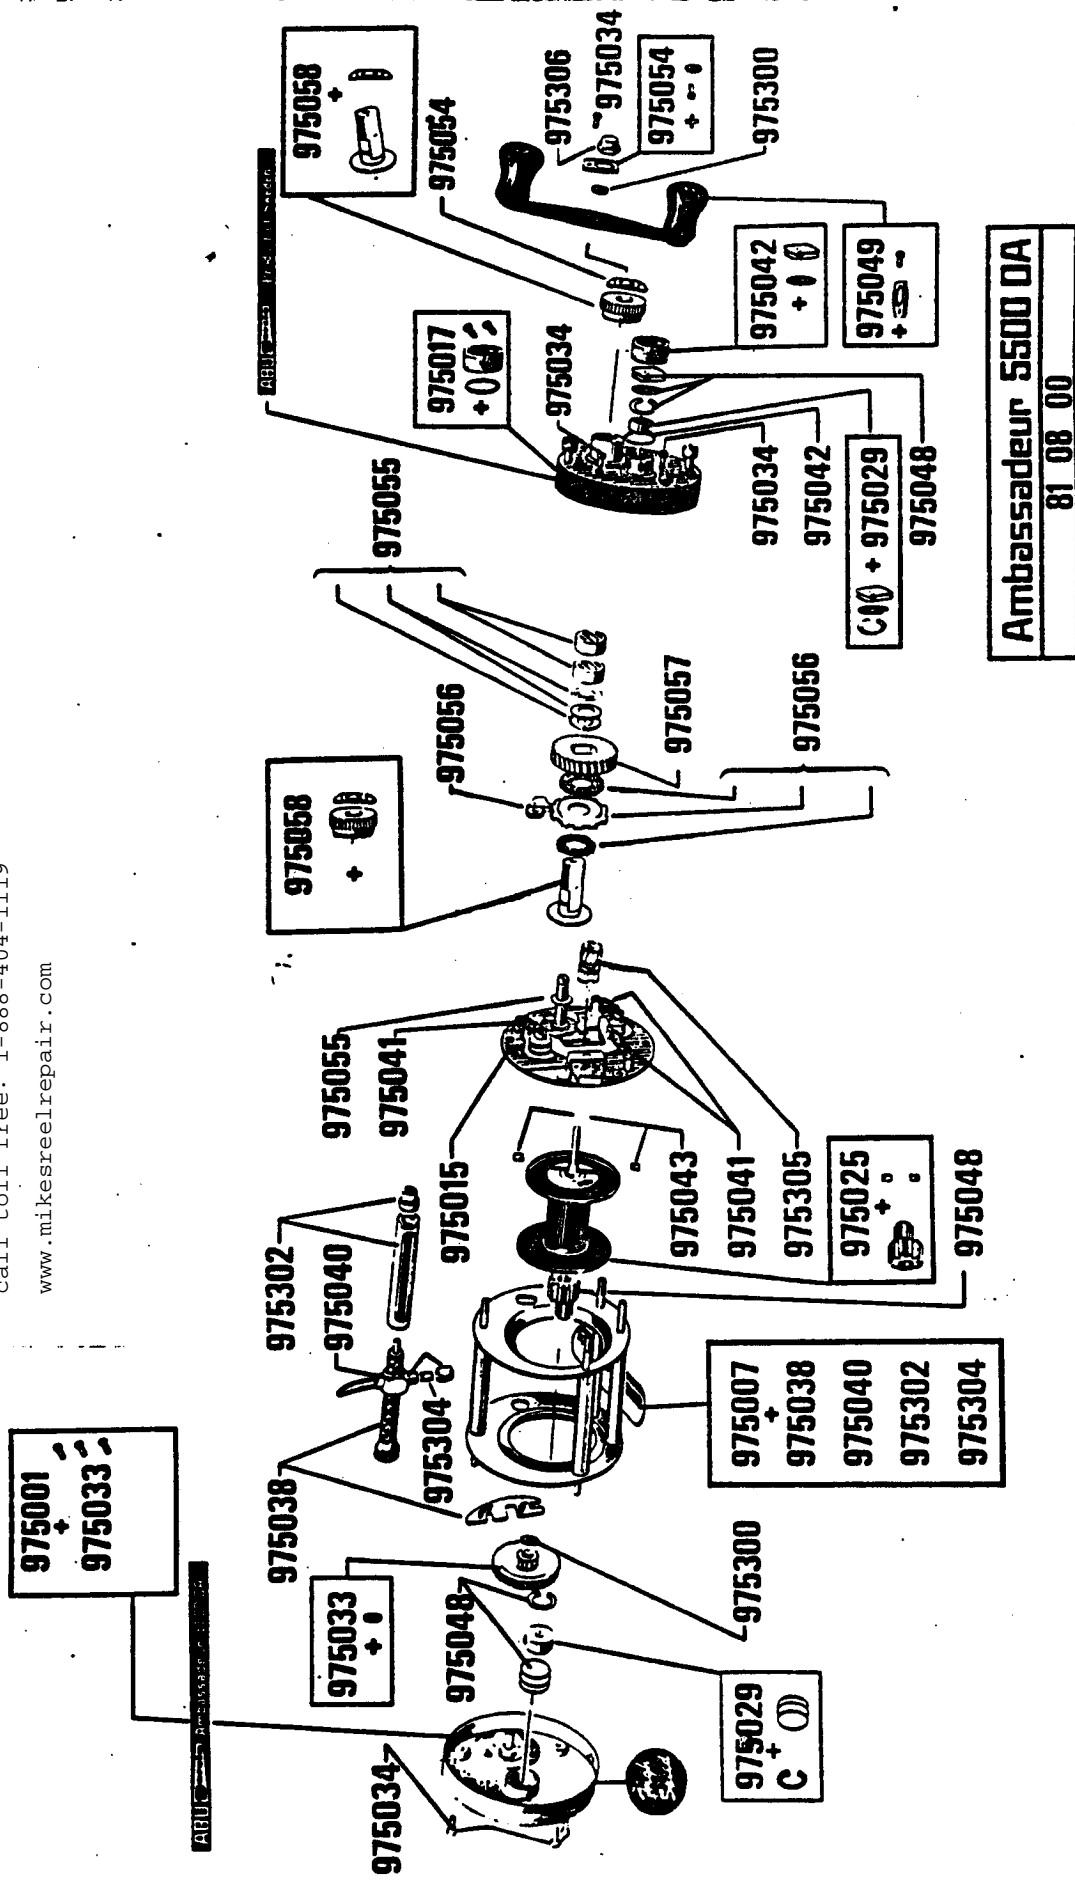

X

For parts and service
call toll free: 1-888-404-1119
www.mikesreelrepair.com

Ambassadeur 5500 OA
81 08 00

For parts and service
call toll free: 1-888-404-1119
www.mikesreelrepair.com