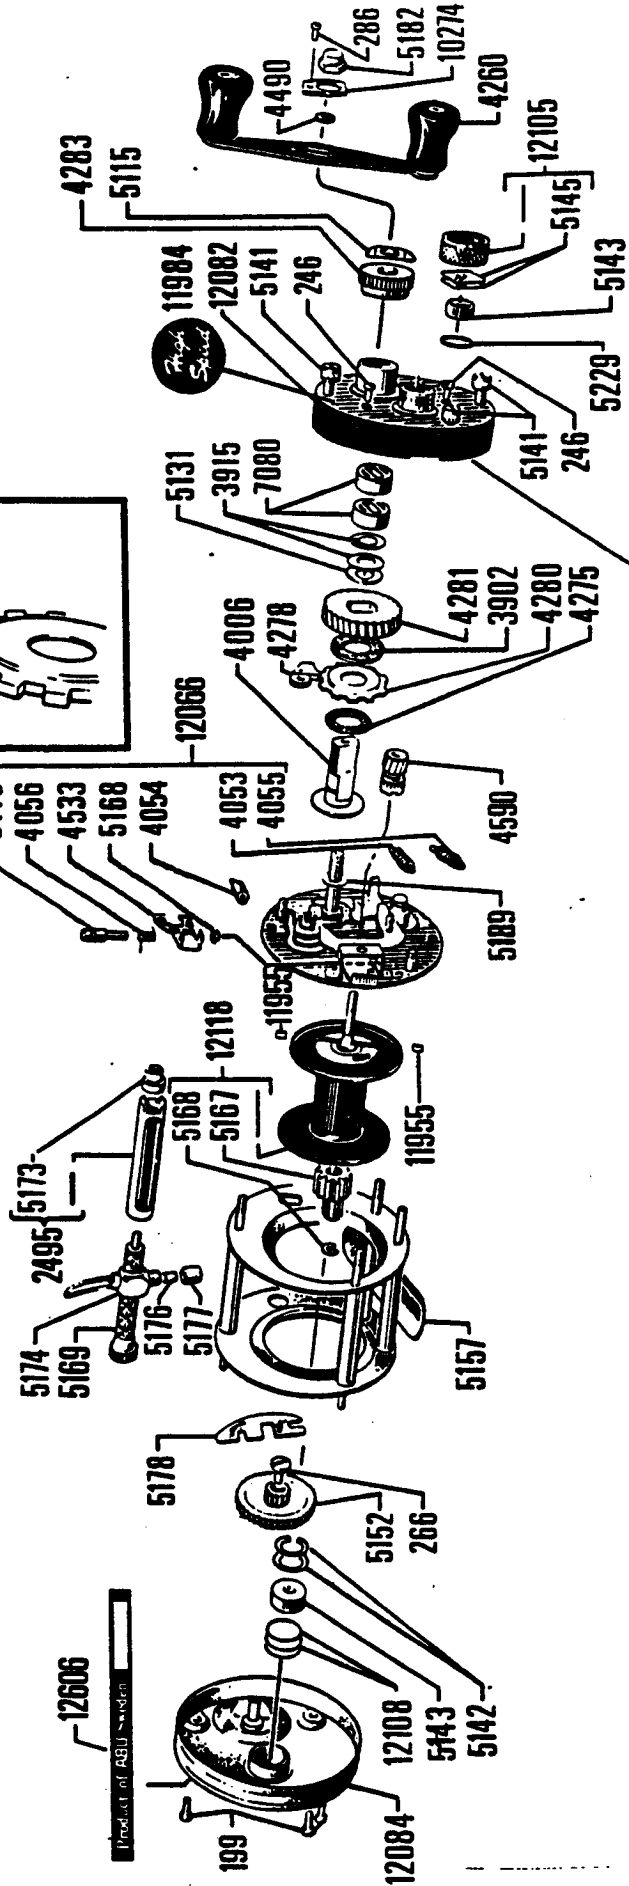

11990 (12066)

12528 (4260)

For parts and service

call toll free: 1-888-404-1119

www.mikesreelrepair.com

12606

Product of ABU Sweden

5500 DA
79 10 00

10960 — Ambassador 5500 DA

For parts and service
 call toll free: 1-888-404-1119
 www.mikesreelrepair.com