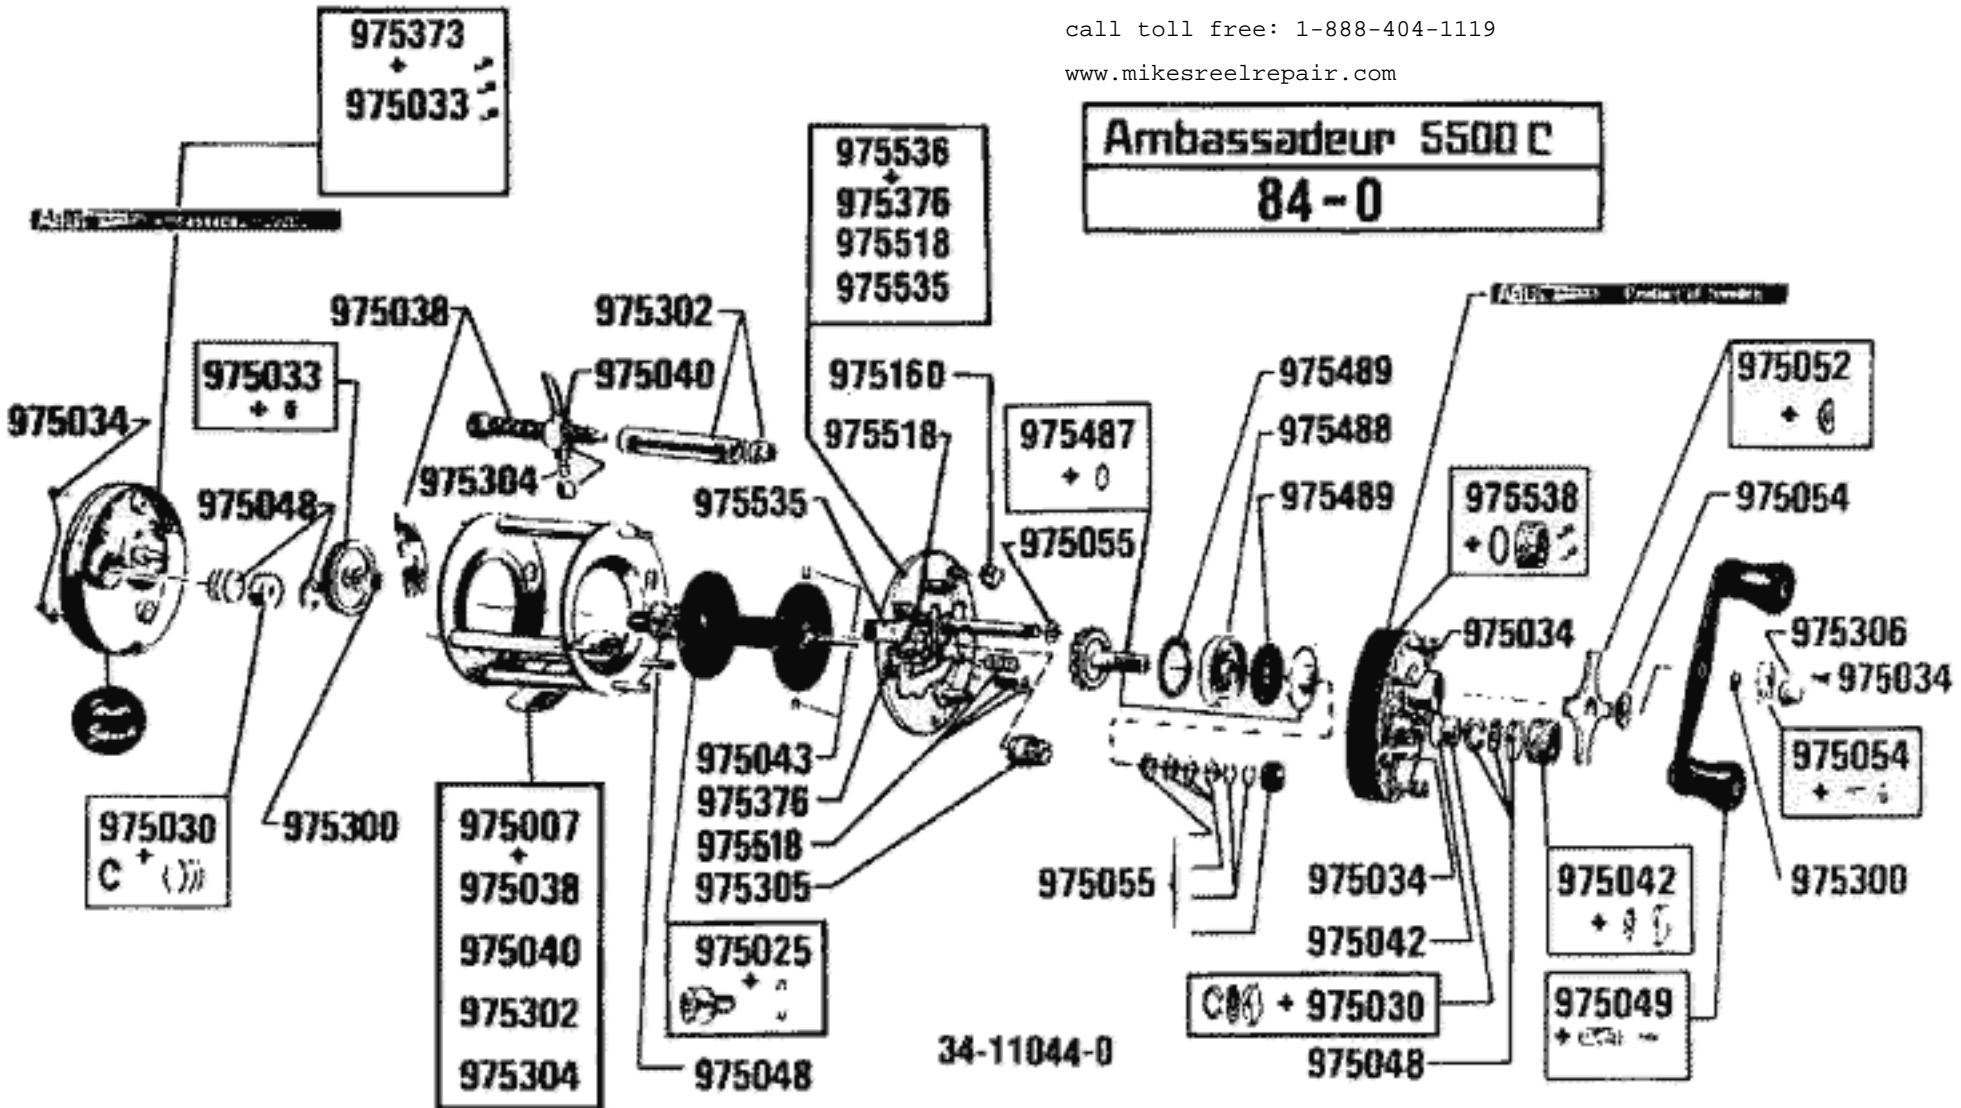

For parts and service

call toll free: 1-888-404-1119

www.mikesreelrepair.com

# Ambassadeur 5500 C

## 84-0

34-11044-0