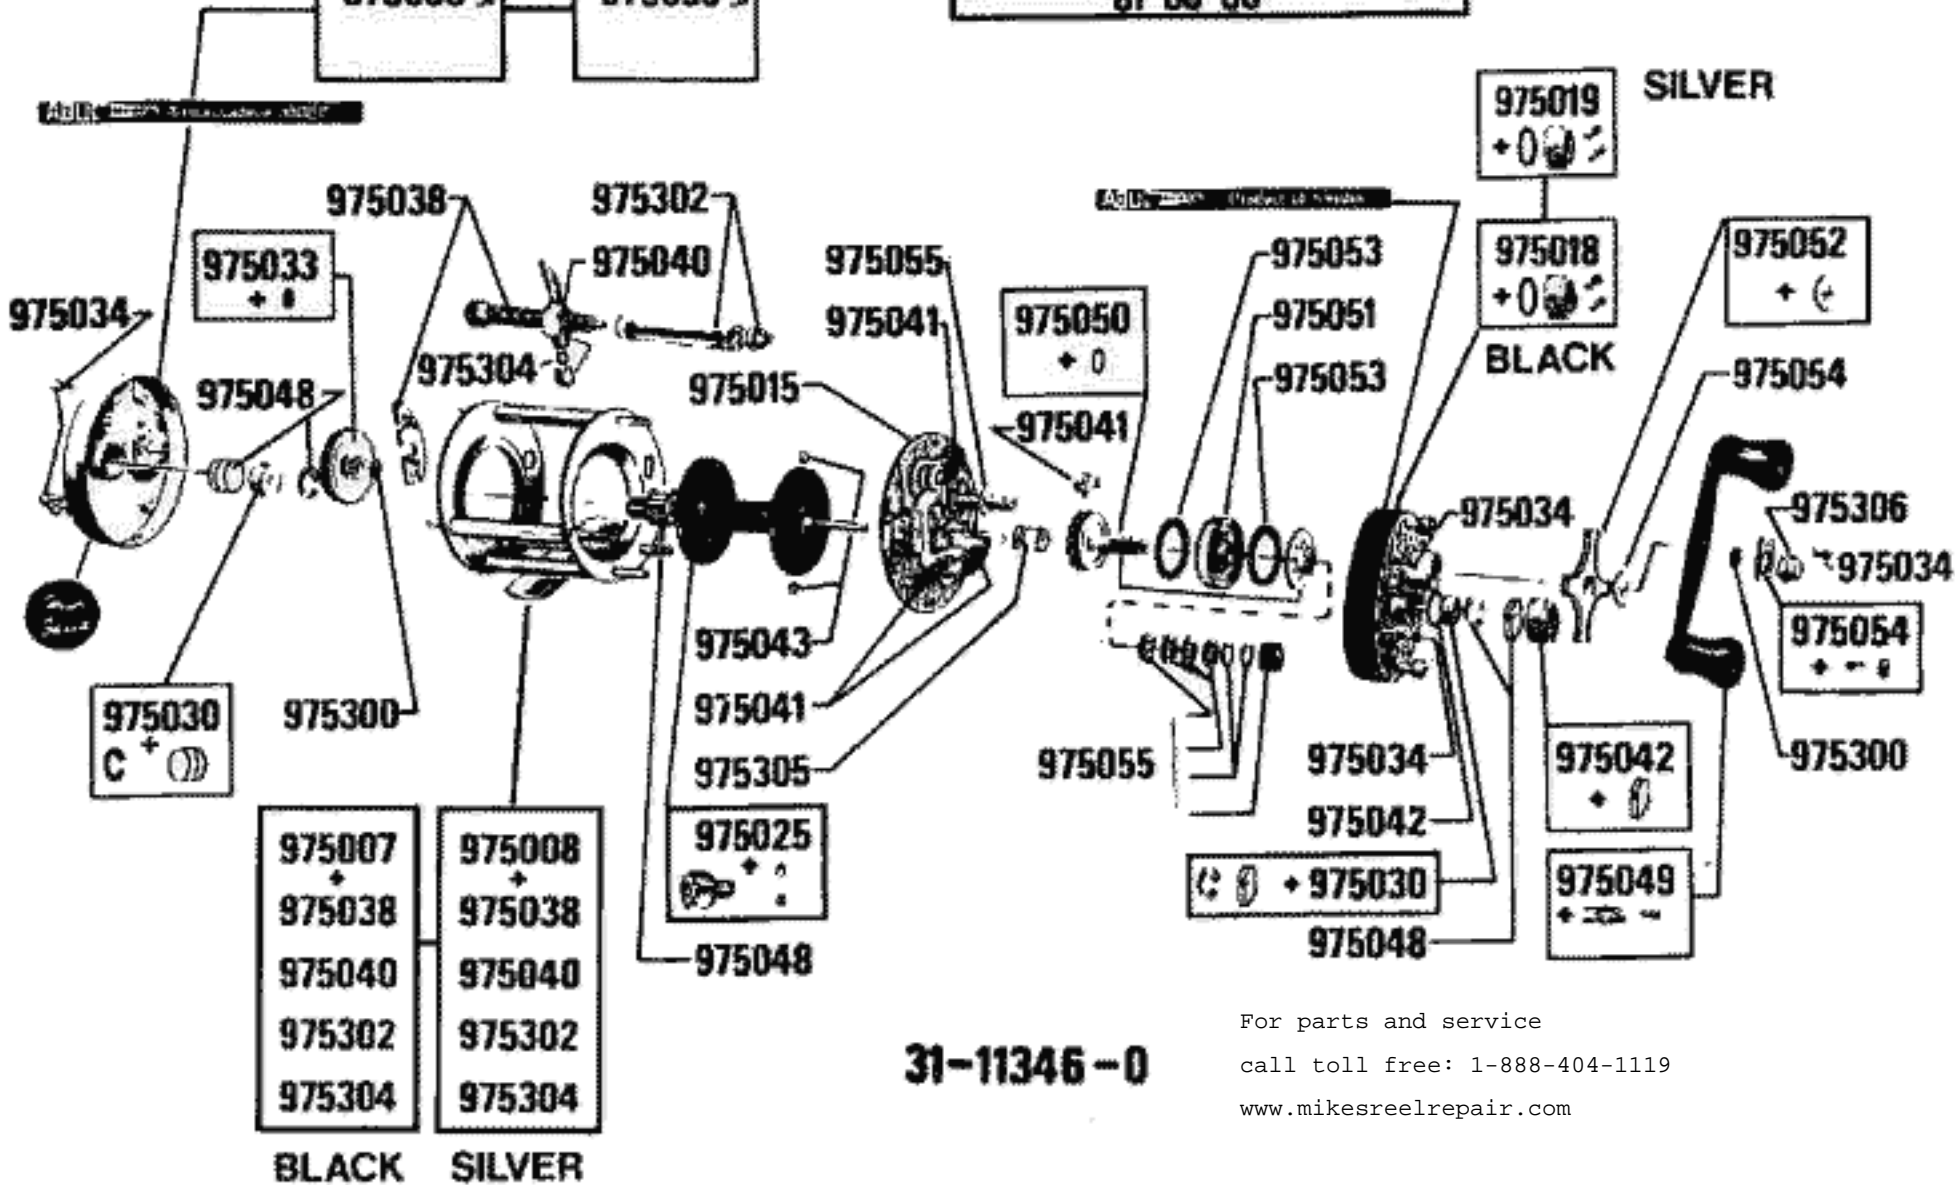

**BLACK**

**SILVER**

975002
975033

975373
975033

**Ambassadeur 5500 C**  
81 08 00

**BLACK**

**SILVER**

**31-11346-0**

For parts and service  
call toll free: 1-888-404-1119  
[www.mikesreelrepair.com](http://www.mikesreelrepair.com)