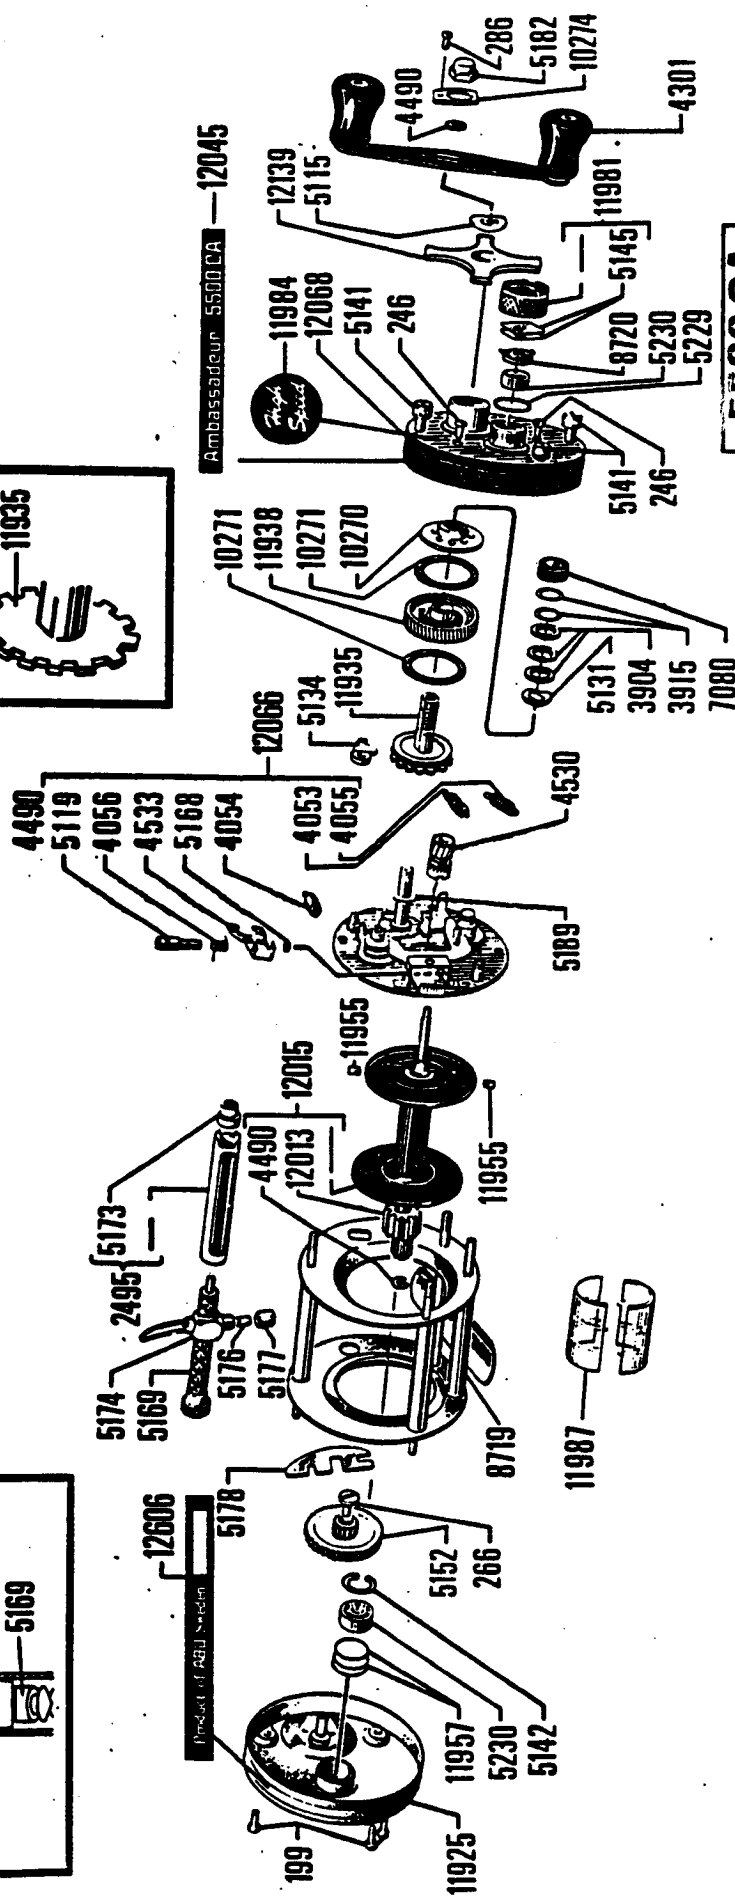

8722

For parts and service  
call toll free: 1-888-404-1119  
www.mikesreelrepair.com

Ambassadeur 5500 CA — 12045

5500 CA  
80 06 00

For parts and service  
call toll free: 1-888-404-1119  
www.mikesreelrepair.com