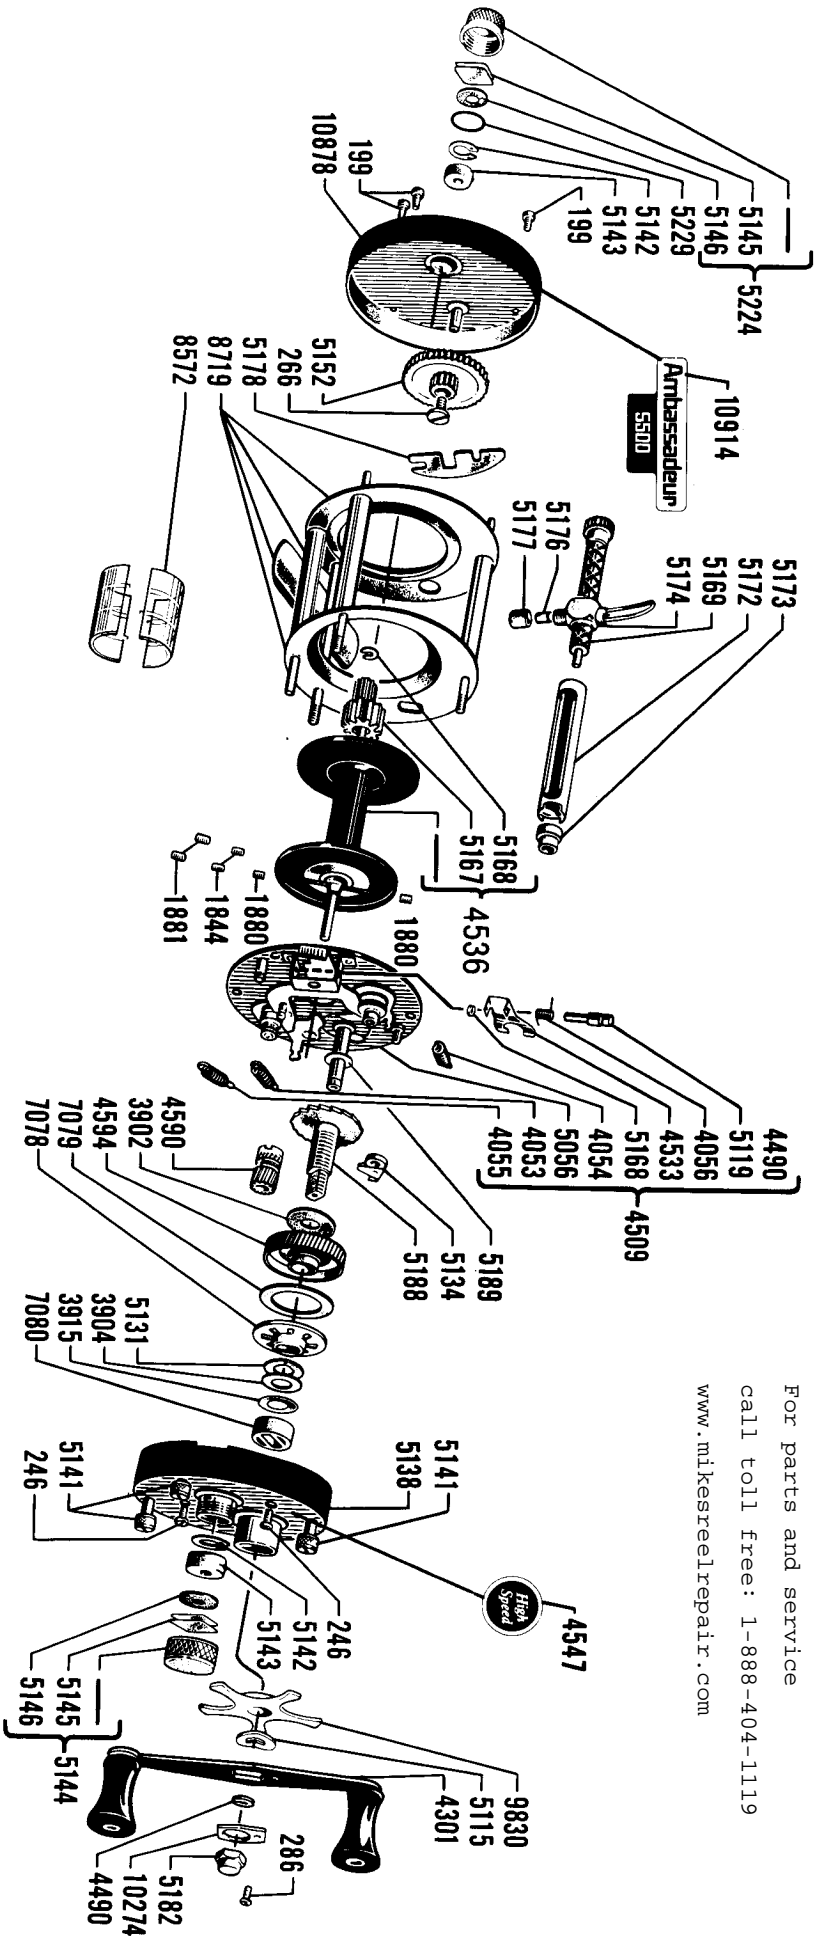

4585 (10878 + 10914)

4237 (5138 + 4547)

Ambassadeur

5500

For parts and service  
 call toll free: 1-888-404-1119  
[www.mikesreelrepair.com](http://www.mikesreelrepair.com)