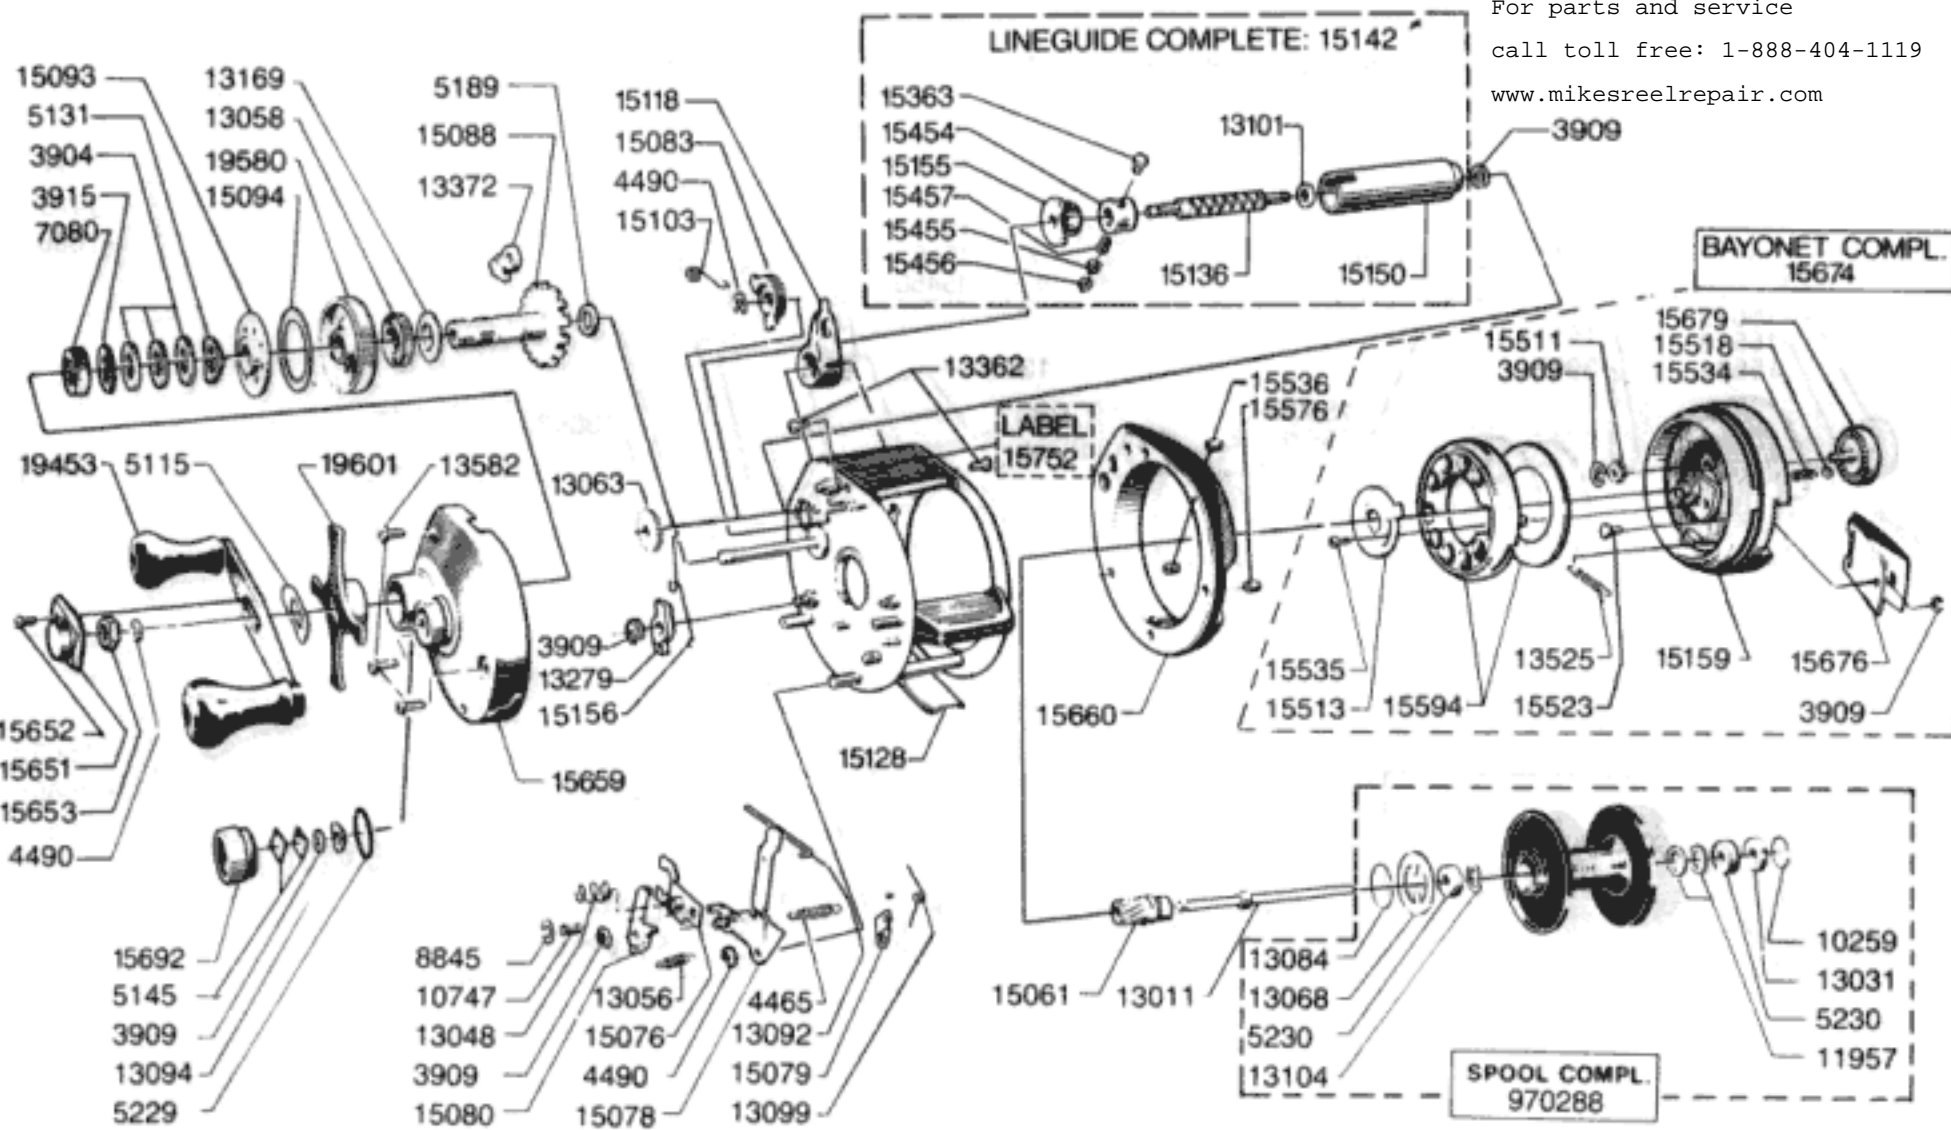

For parts and service
 call toll free: 1-888-404-1119
 www.mikesreelrepair.com

Ambassadeur 521 FL Left 85-1

34-11148-6

For parts and service
 call toll free: 1-888-404-1119
 www.mikesreelrepair.com