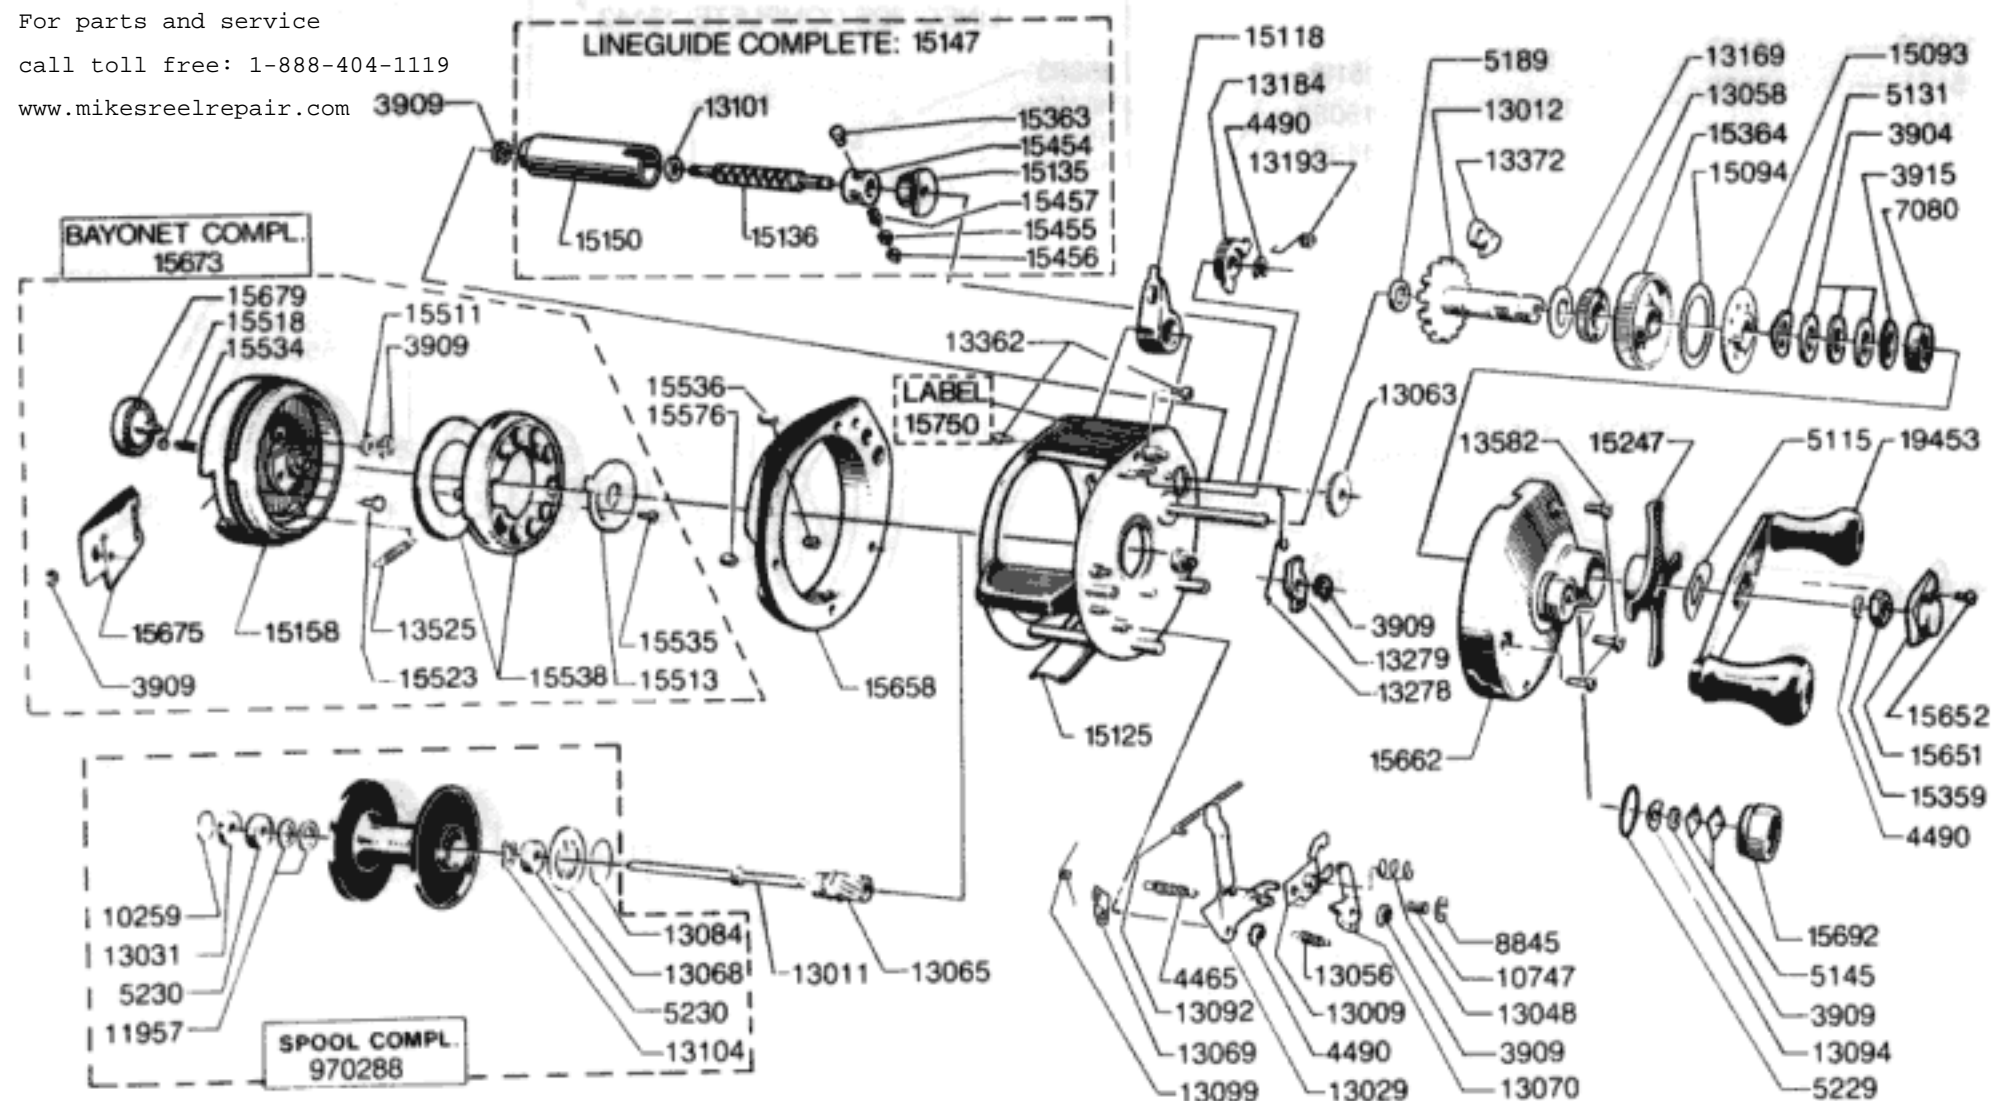

For parts and service
 call toll free: 1-888-404-1119
 www.mikesreelrepair.com

Ambassadeur 521 FL 85-1

34-11146-5

For parts and service
 call toll free: 1-888-404-1119
 www.mikesreelrepair.com