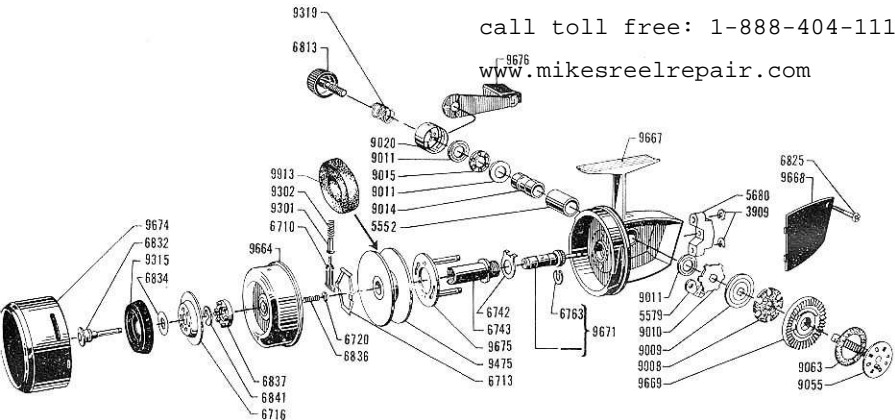

For parts and service

call toll free: 1-888-404-1119

[www.mikesreelrepair.com](http://www.mikesreelrepair.com)

508

74 - 10 - 01