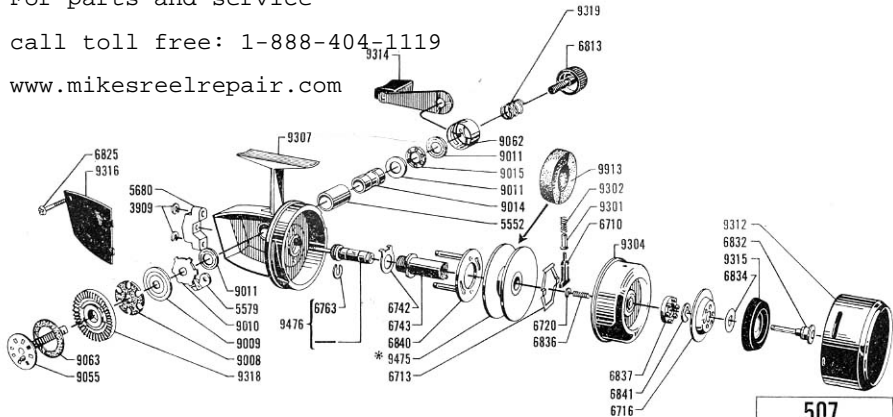

For parts and service

call toll free: 1-888-404-1119

www.mikesreelrepair.com

507
74 · 10 · 01