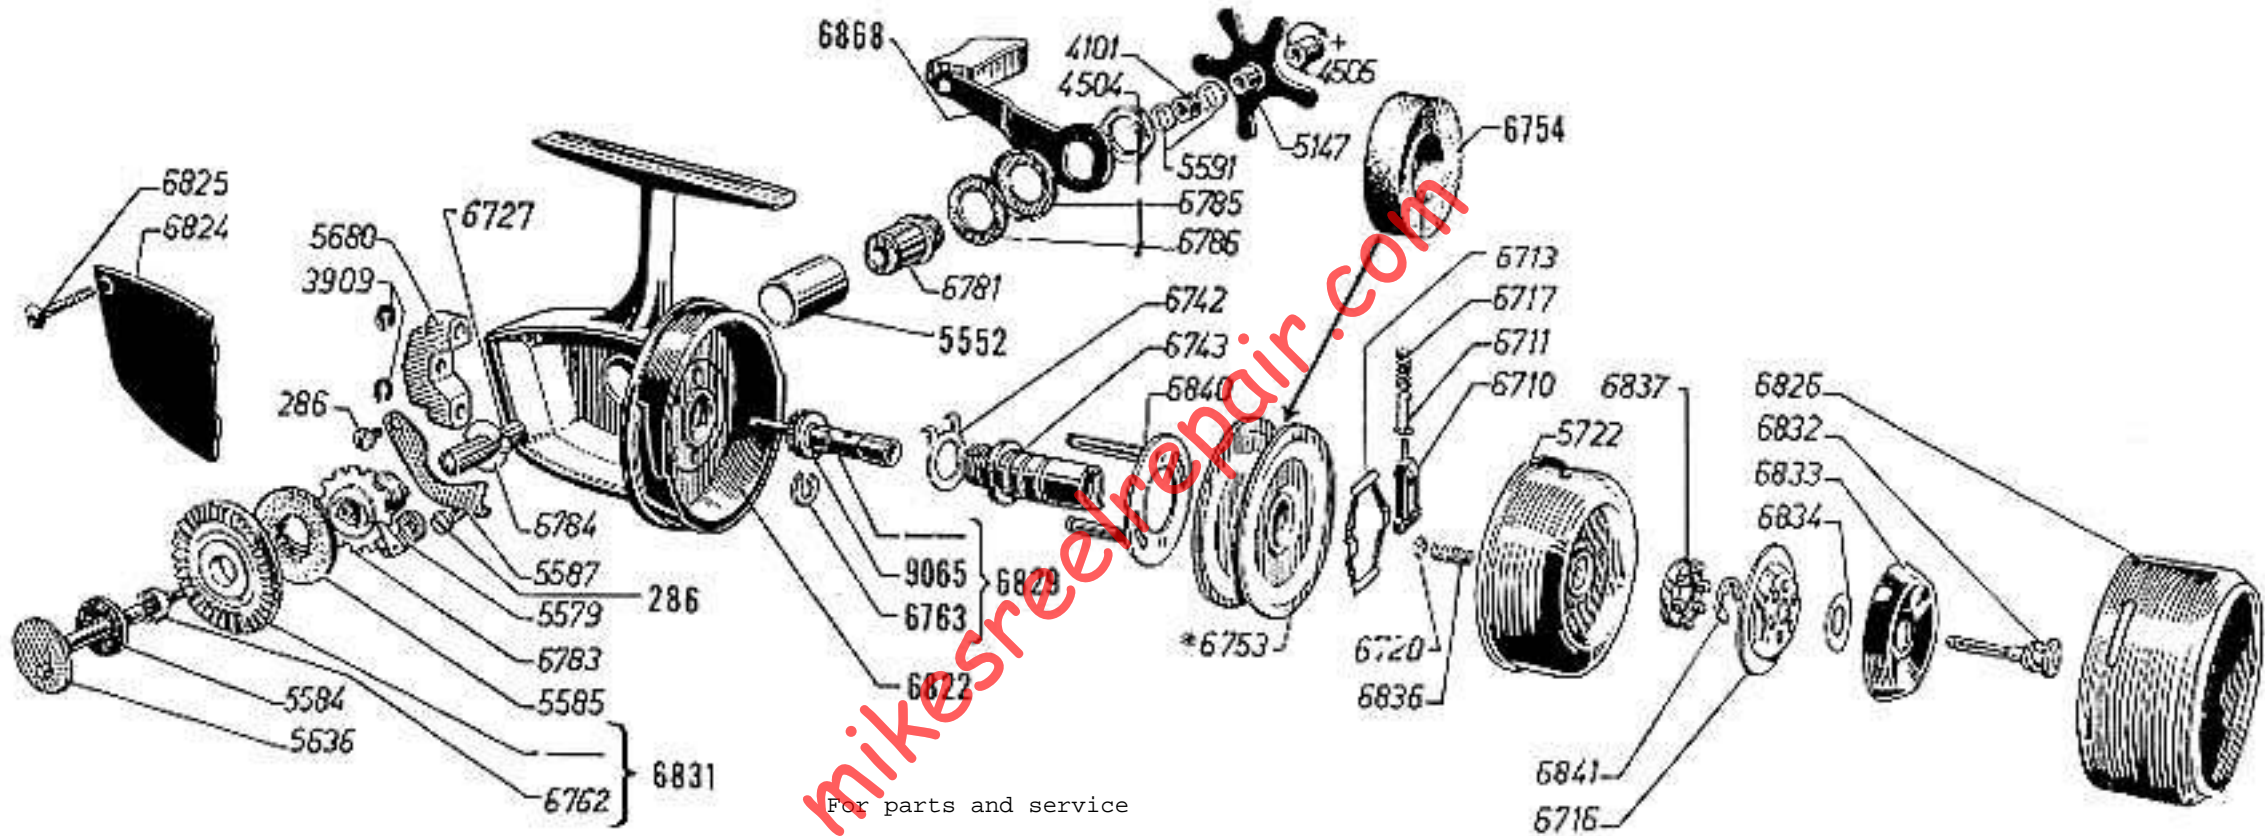

ABU 505

For parts and service
call toll free: 1-888-404-1119
www.mikesreelrepair.com

505
11 · 07 · 02