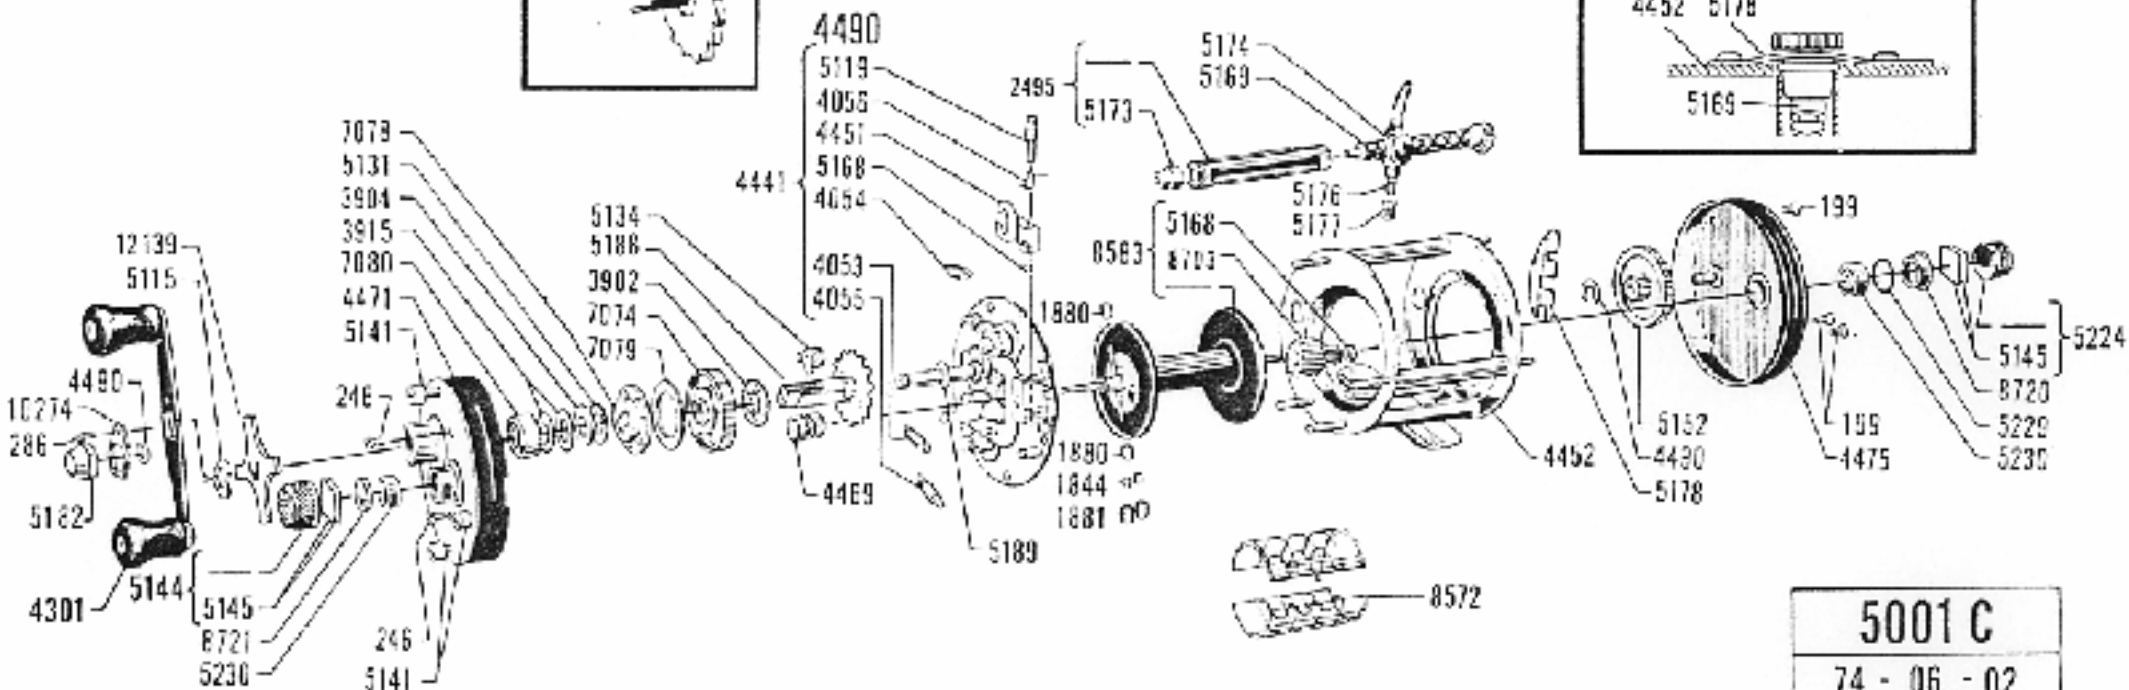

4481 (8722)
4301

4457 (5188)

For parts and service
call toll free: 1-888-404-1119
www.mikesreelrepair.com

5134
4457

4452 5178

5169

5001 C
74 - 06 - 02