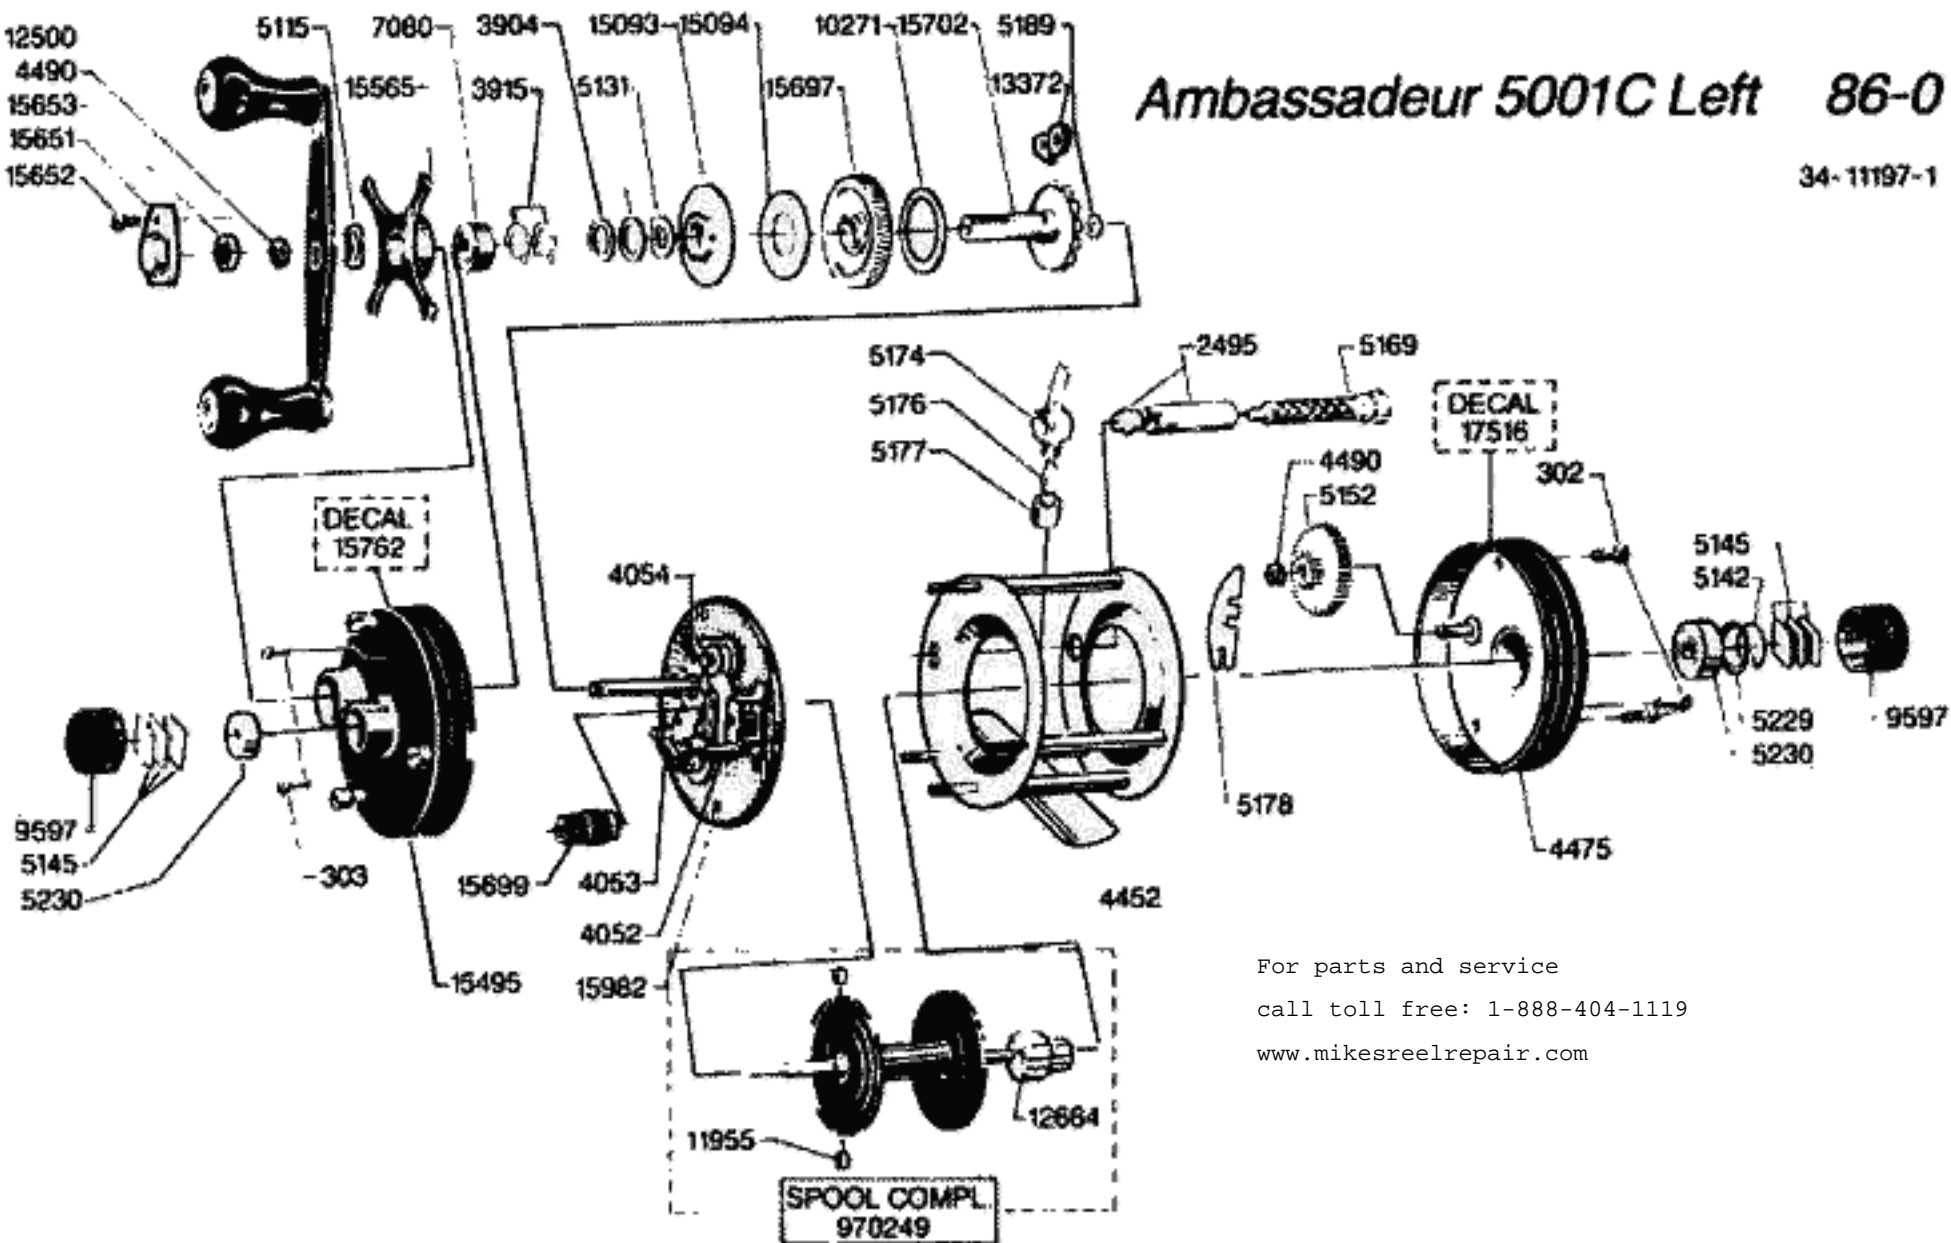

Ambassadeur 5001C Left 86-0

34-11197-1

For parts and service
call toll free: 1-888-404-1119
www.mikesreelrepair.com