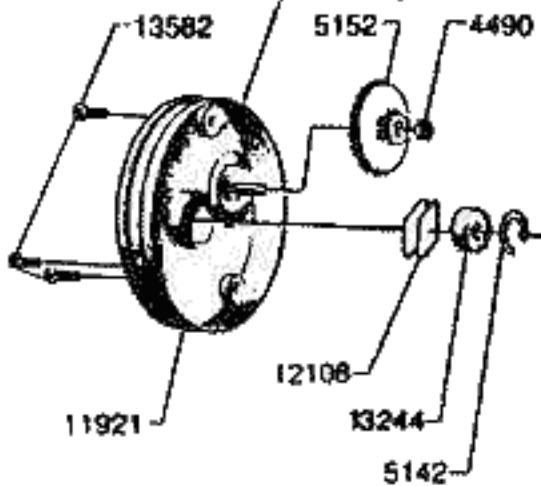

DECAL
 84-1 15715
 84-2 15780
 84-4 95081

DECAL
 84-1 15716
 84-2 15782
 84-4 95082

For parts and service
 call toll free: 1-888-404-1119
www.mikesreelrepair.com

Ambassadeur 5000 84-4