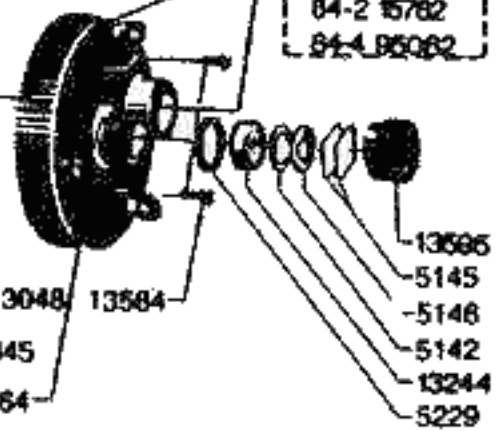

DECAL
 84-1 15715
 84-2 15780
 84-4 95081

DECAL
 84-1 15716
 84-2 15782
 84-4 95082

For parts and service
 call toll free: 1-888-404-1119
www.mikesreelrepair.com

Ambassadeur 5000 84-4