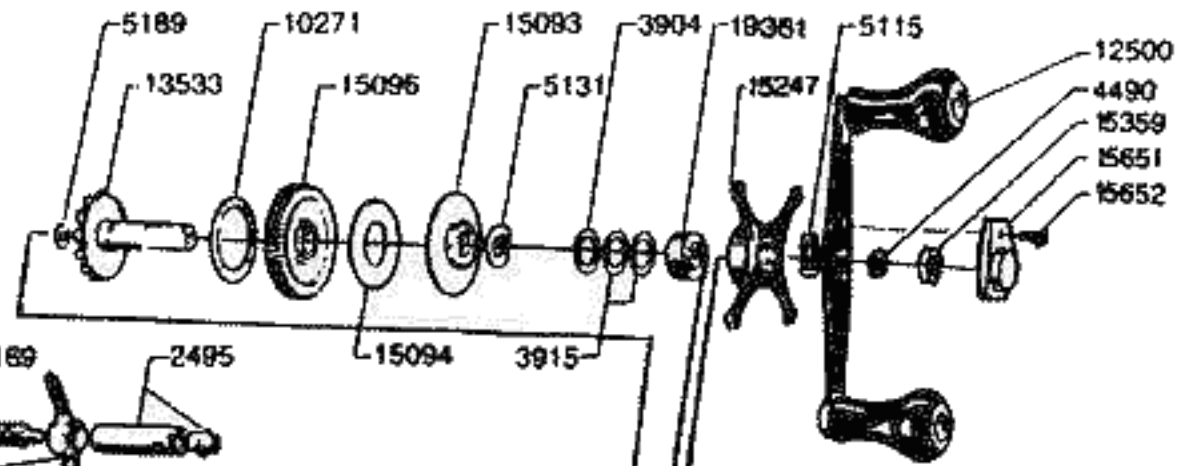

DECAL
 84-1 15715
 84-2 15780
 84-4 95081

DECAL
 84-1 15716
 84-2 15782
 84-4 95082

For parts and service
 call toll free: 1-888-404-1119
www.mikesreelrepair.com

Ambassadeur 5000 84-4