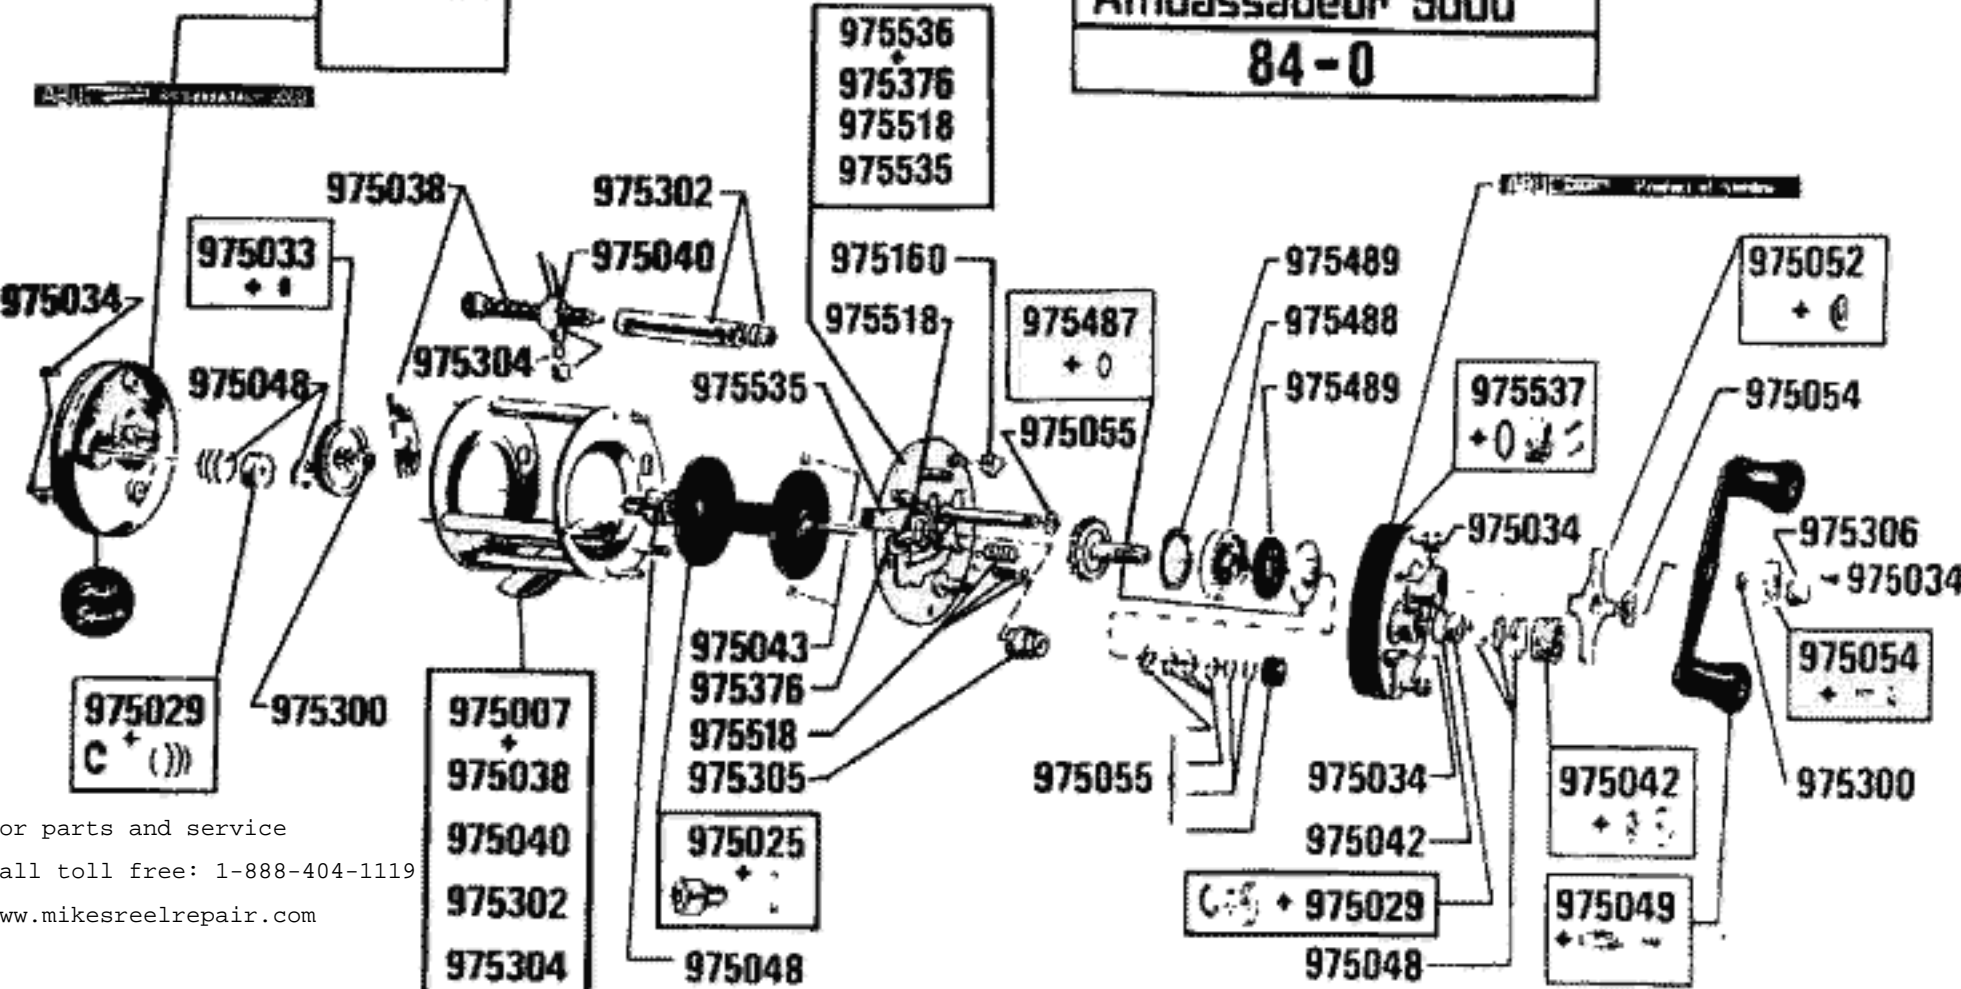

975001
+
975033

For parts and service
call toll free: 1-888-404-1119
www.mikesreelrepair.com

Ambassadeur 5000 84-0

For parts and service
call toll free: 1-888-404-1119
www.mikesreelrepair.com