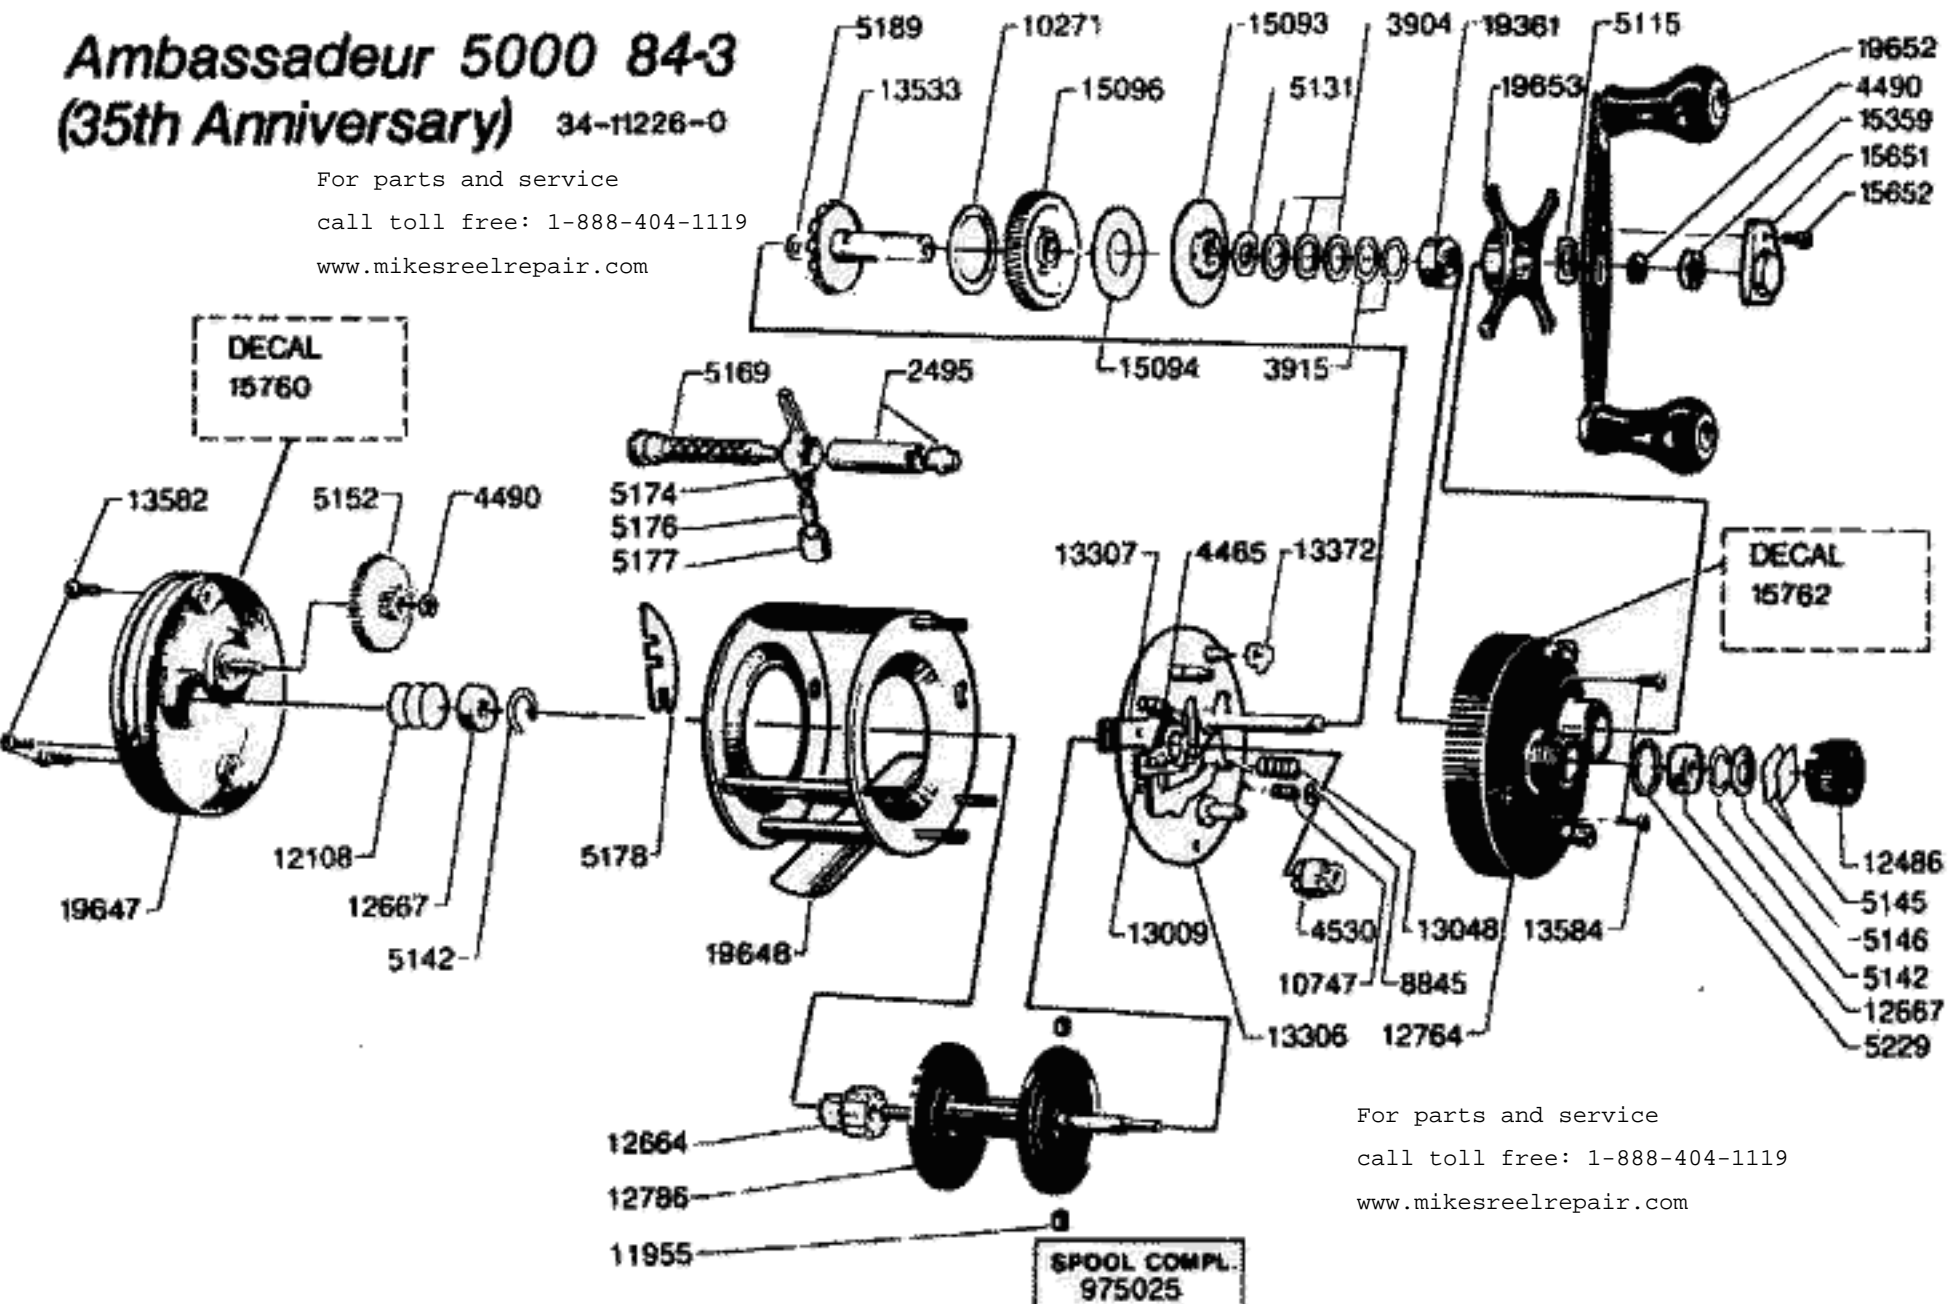

Ambassadeur 5000 84-3

(35th Anniversary) 34-11226-0

For parts and service
 call toll free: 1-888-404-1119
www.mikesreelrepair.com

For parts and service
 call toll free: 1-888-404-1119
www.mikesreelrepair.com