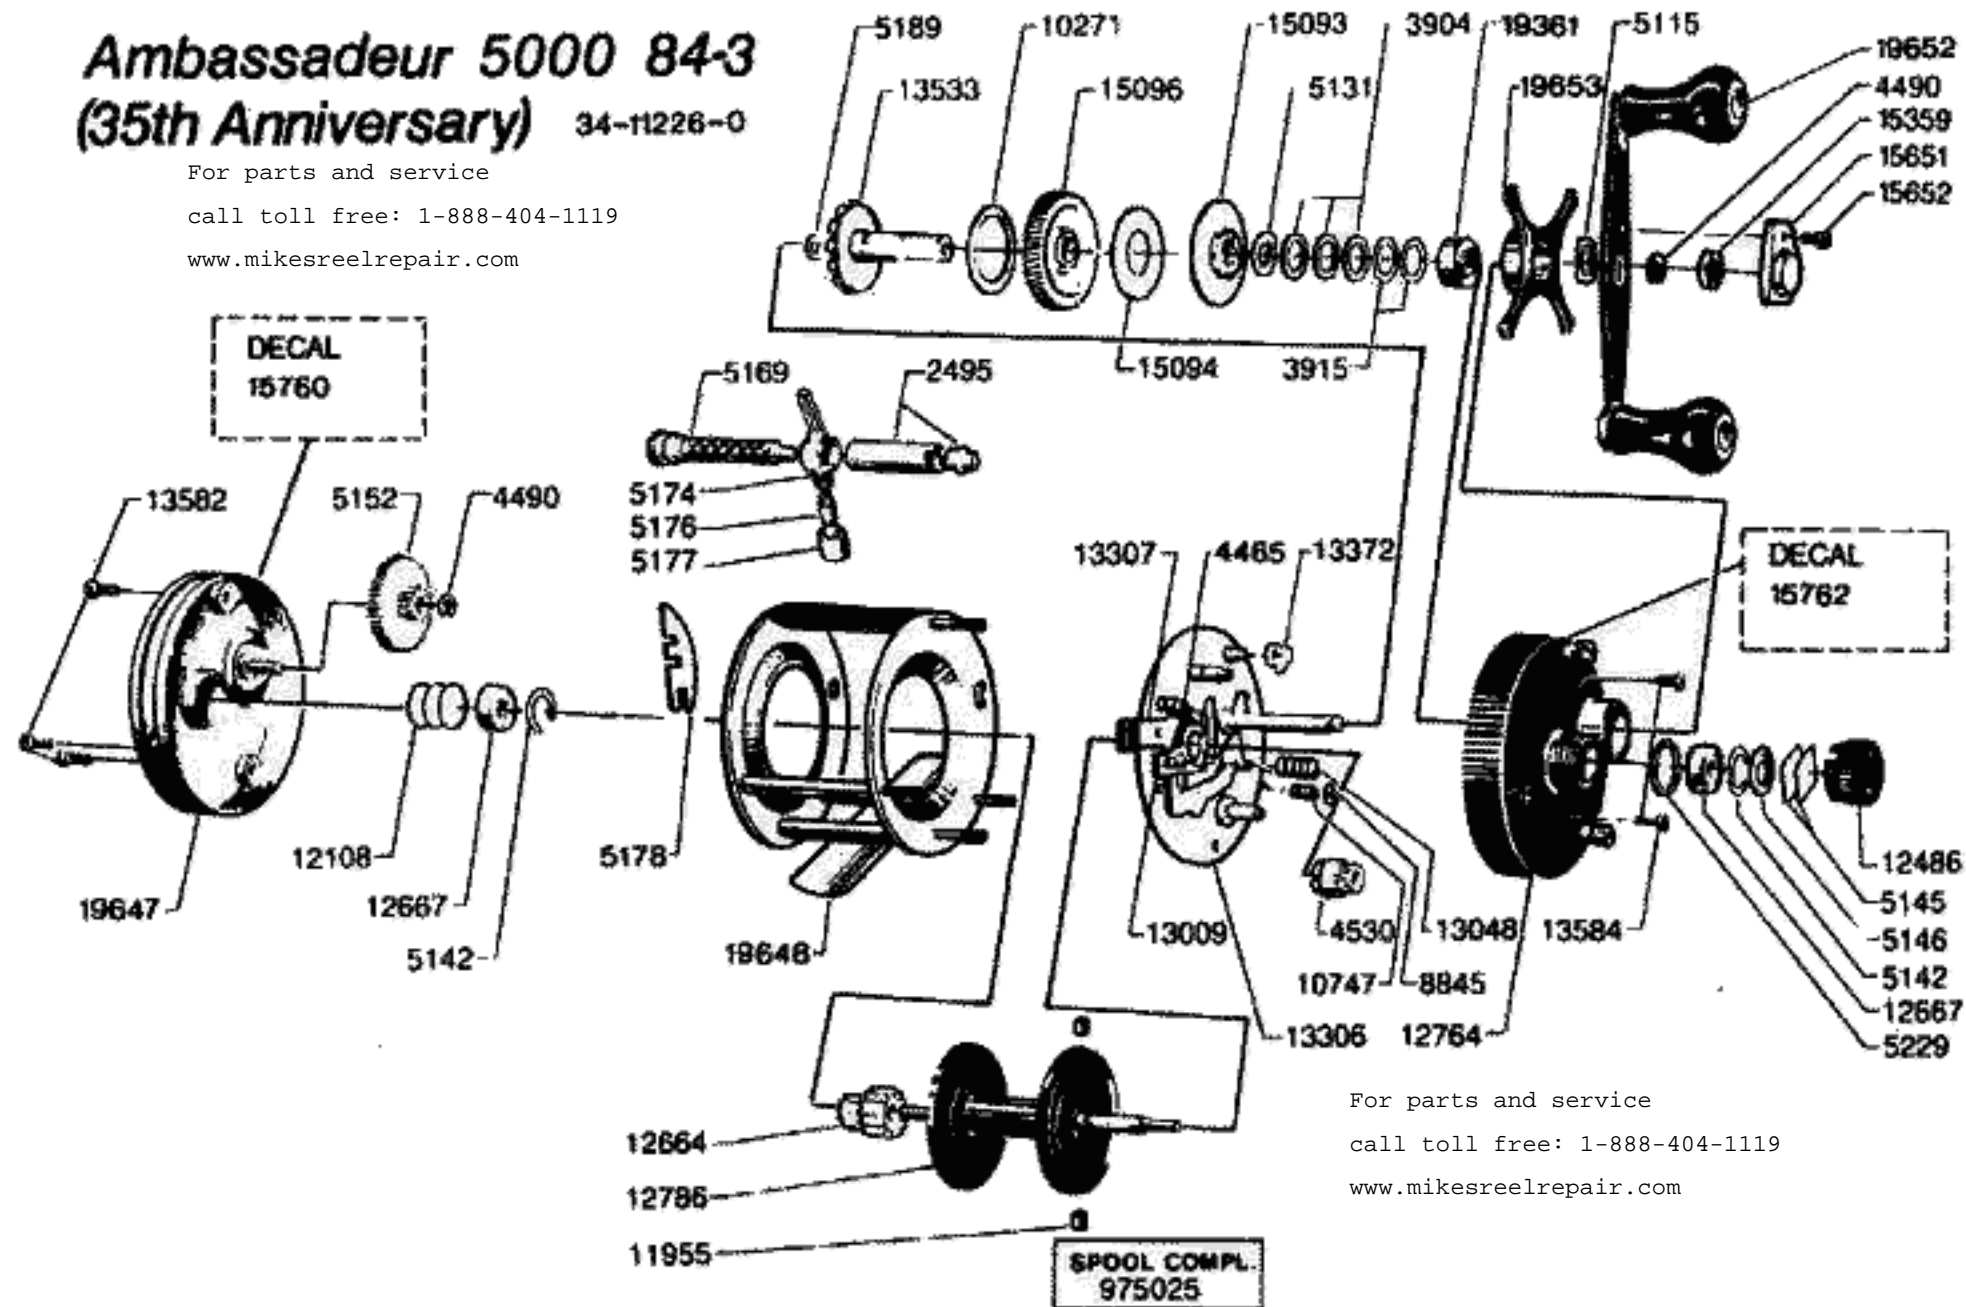

Ambassadeur 5000 84-3

(35th Anniversary) 34-11226-0

For parts and service

call toll free: 1-888-404-1119

www.mikesreelrepair.com

For parts and service

call toll free: 1-888-404-1119

www.mikesreelrepair.com