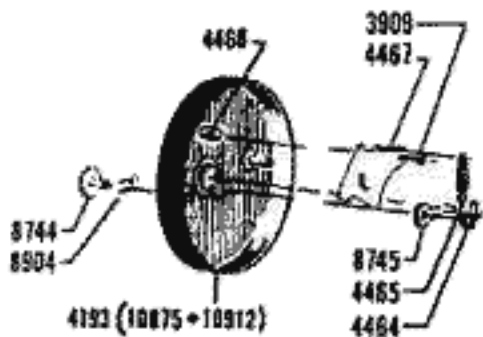

8748 [5167]

5000 D
76 08 04

For parts and service
call toll free: 1-888-404-1119
www.mikesreelrepair.com