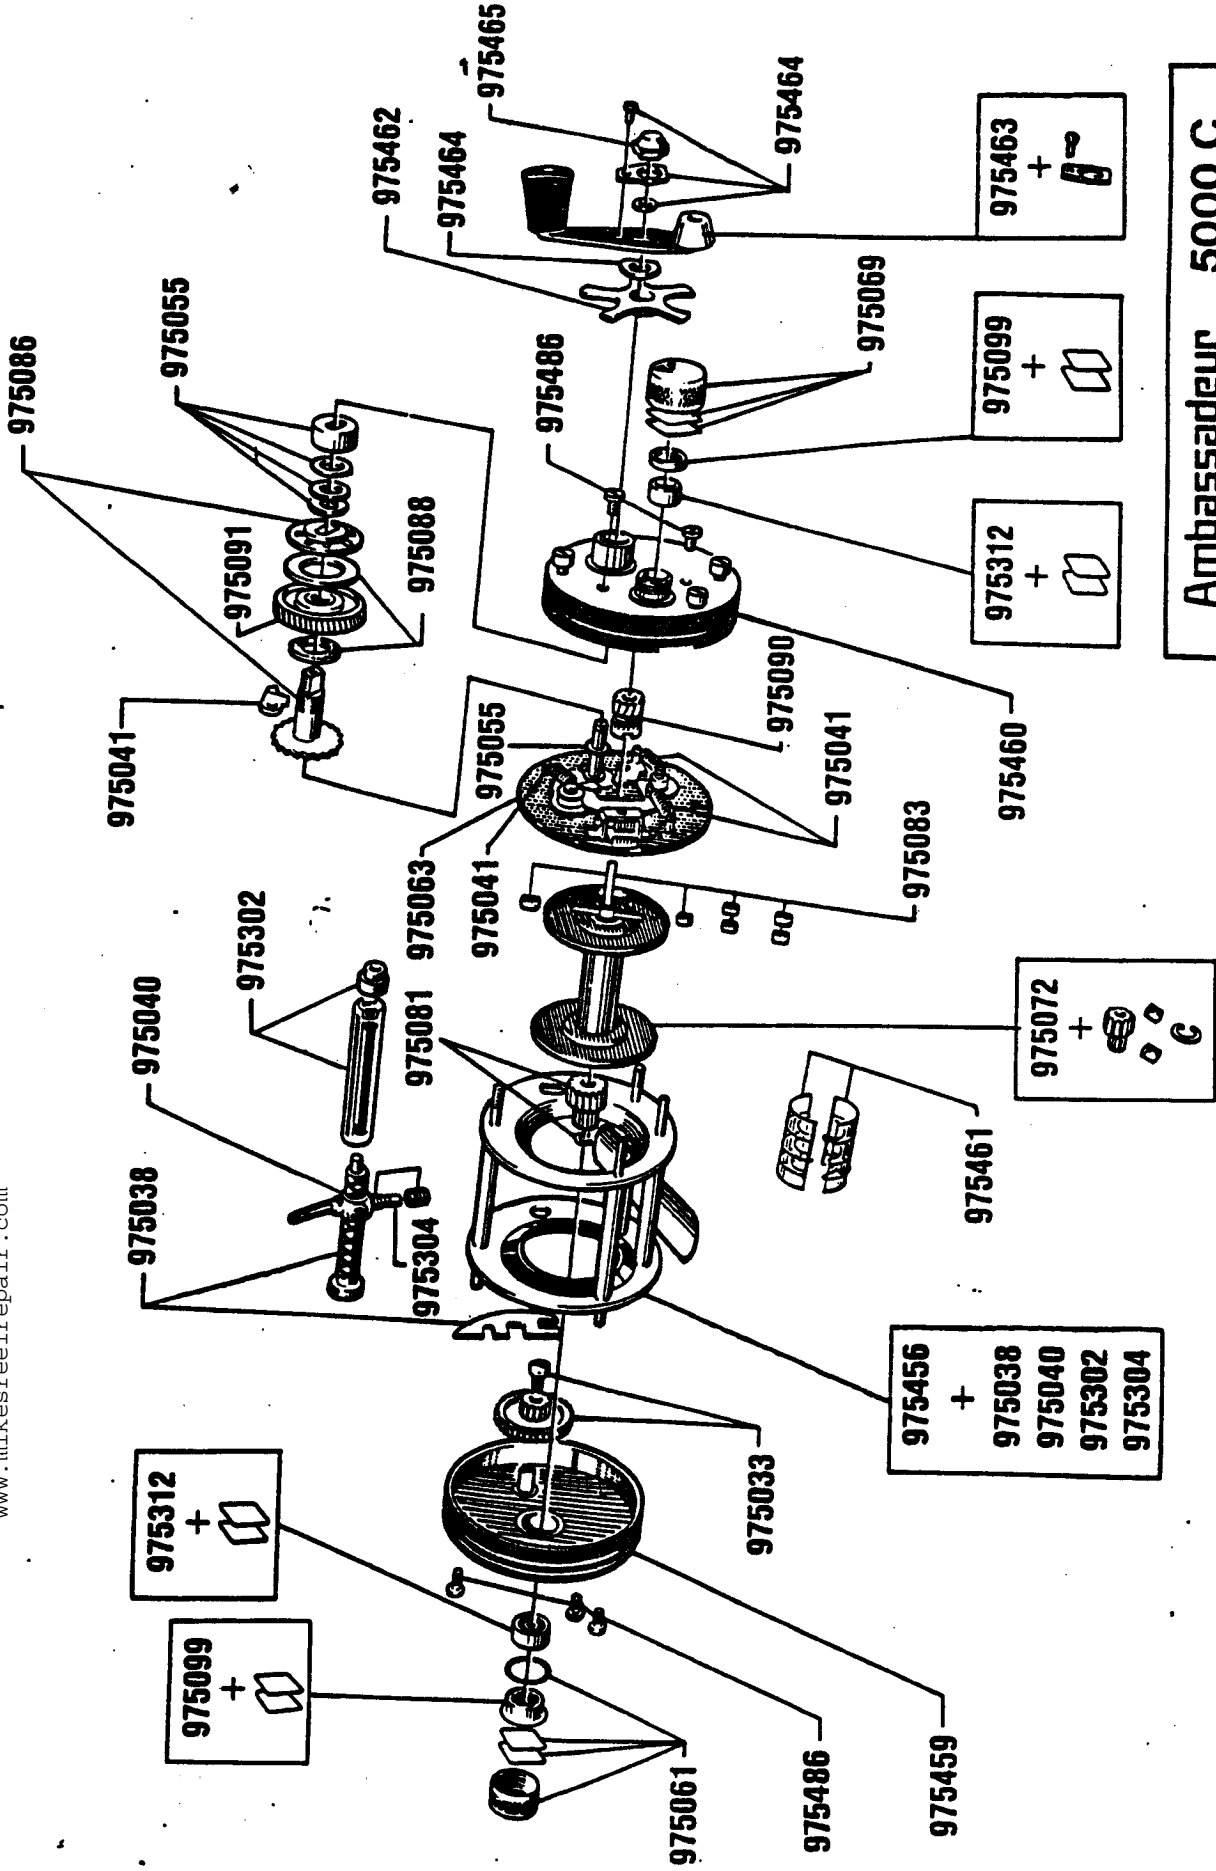

For parts and service

call toll free: 1-888-404-1119

www.mikesreelrepair.com

**Ambassadeur 5000 C**  
**83-0**

34-11021-1

For parts and service  
call toll free: 1-888-404-1119  
www.mikesreelrepair.com