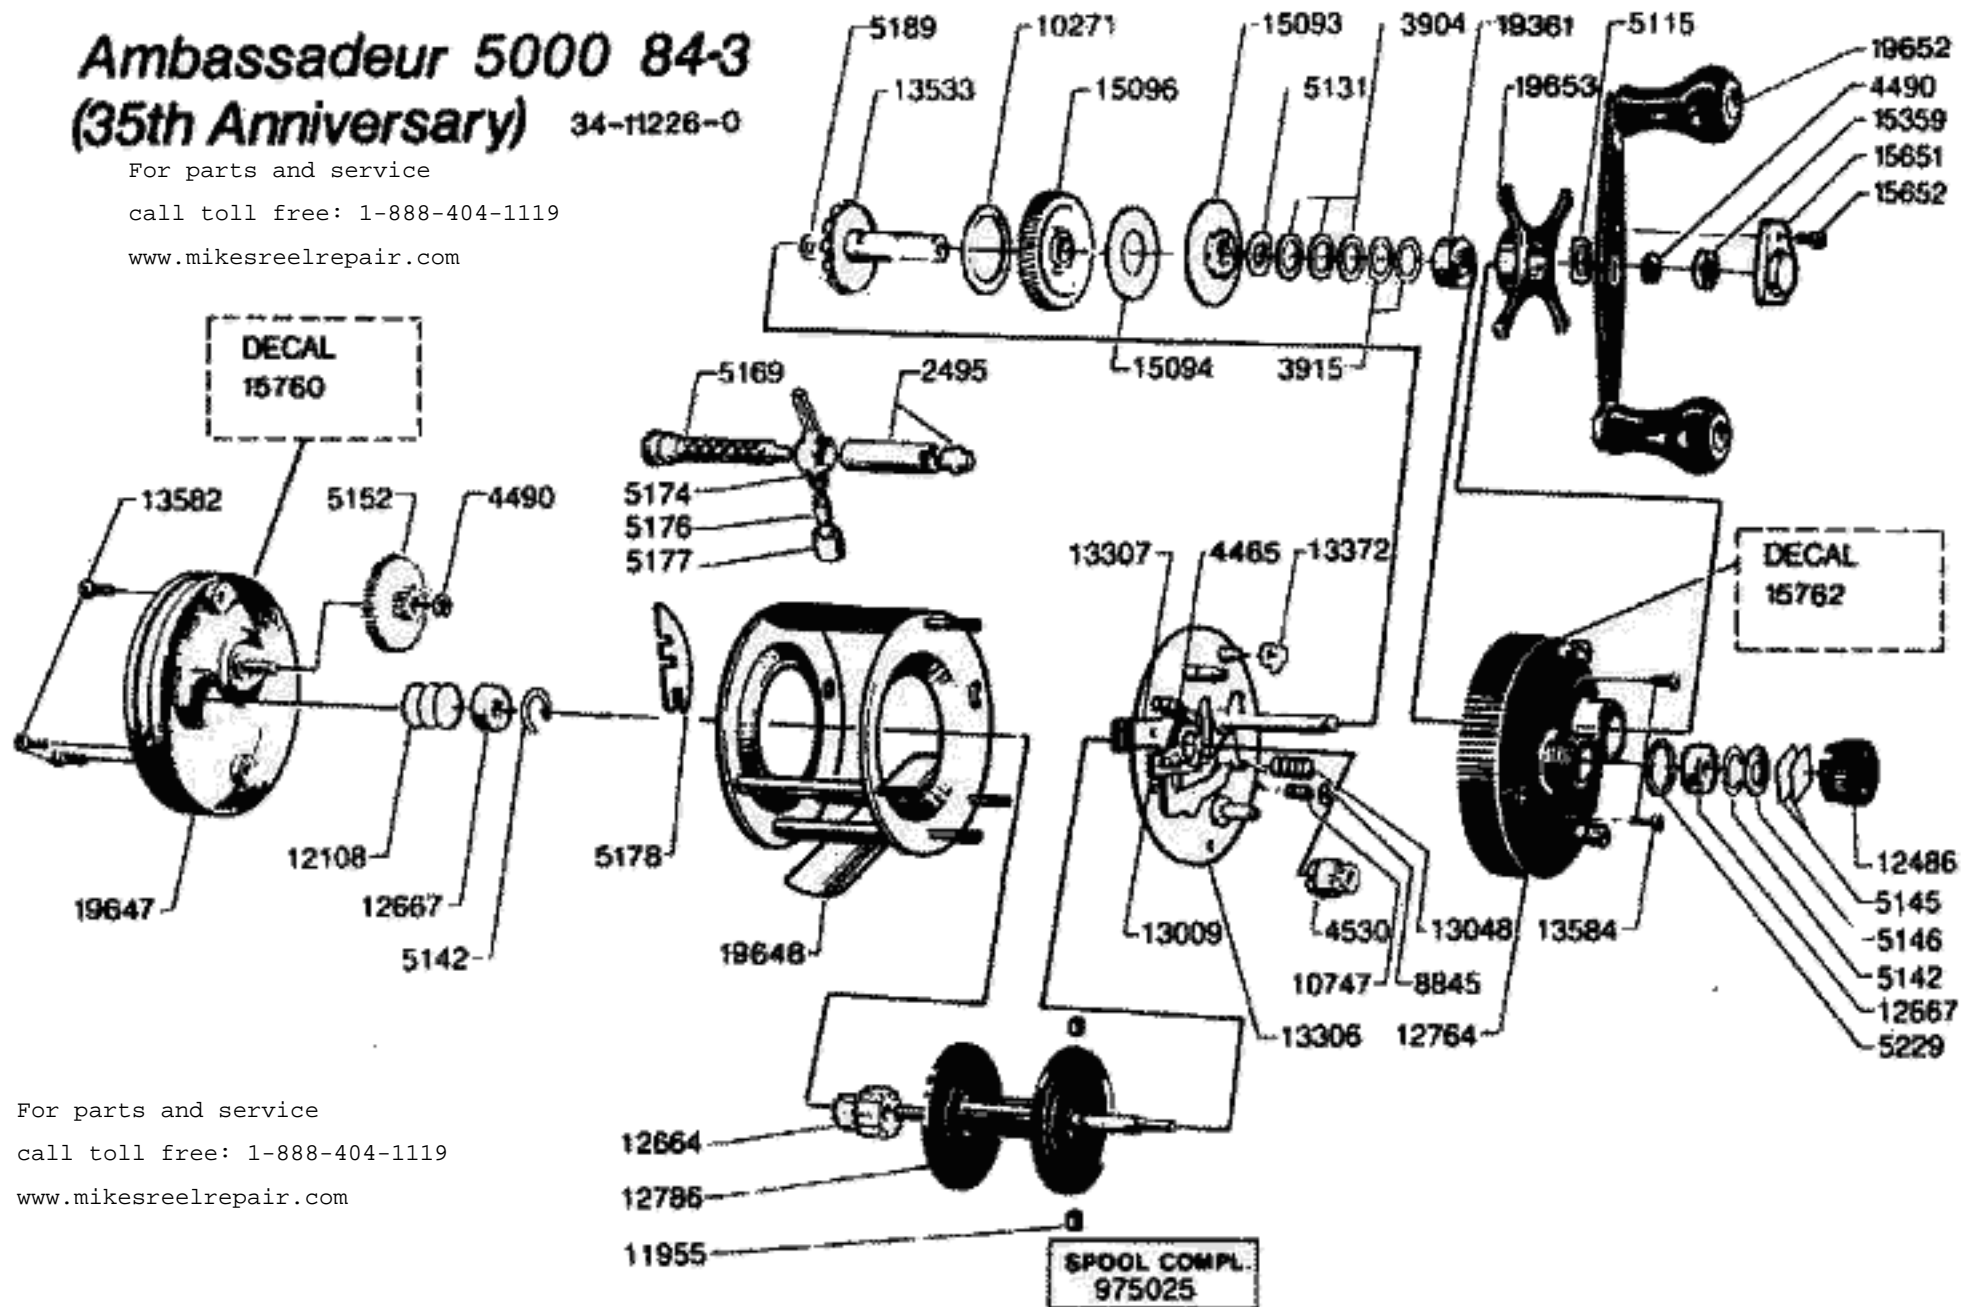

Ambassadeur 5000 84-3

(35th Anniversary) 34-11226-0

For parts and service
 call toll free: 1-888-404-1119
www.mikesreelrepair.com

For parts and service
 call toll free: 1-888-404-1119
www.mikesreelrepair.com