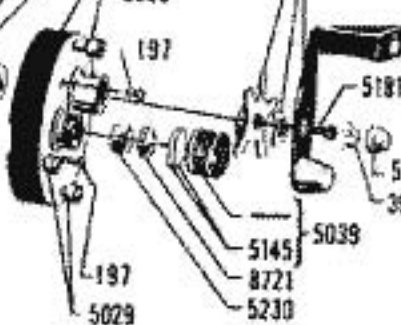

For parts and service
call toll free: 1-888-404-1119
www.mikesreelrepair.com