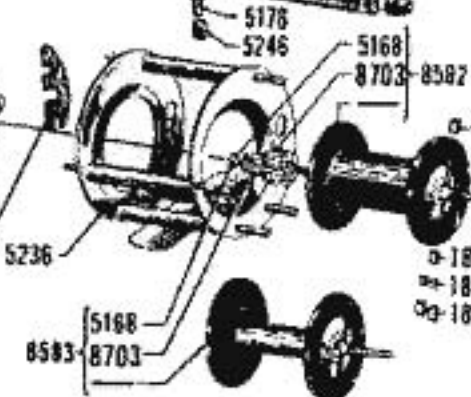

For parts and service
call toll free: 1-888-404-1119
www.mikesreelrepair.com