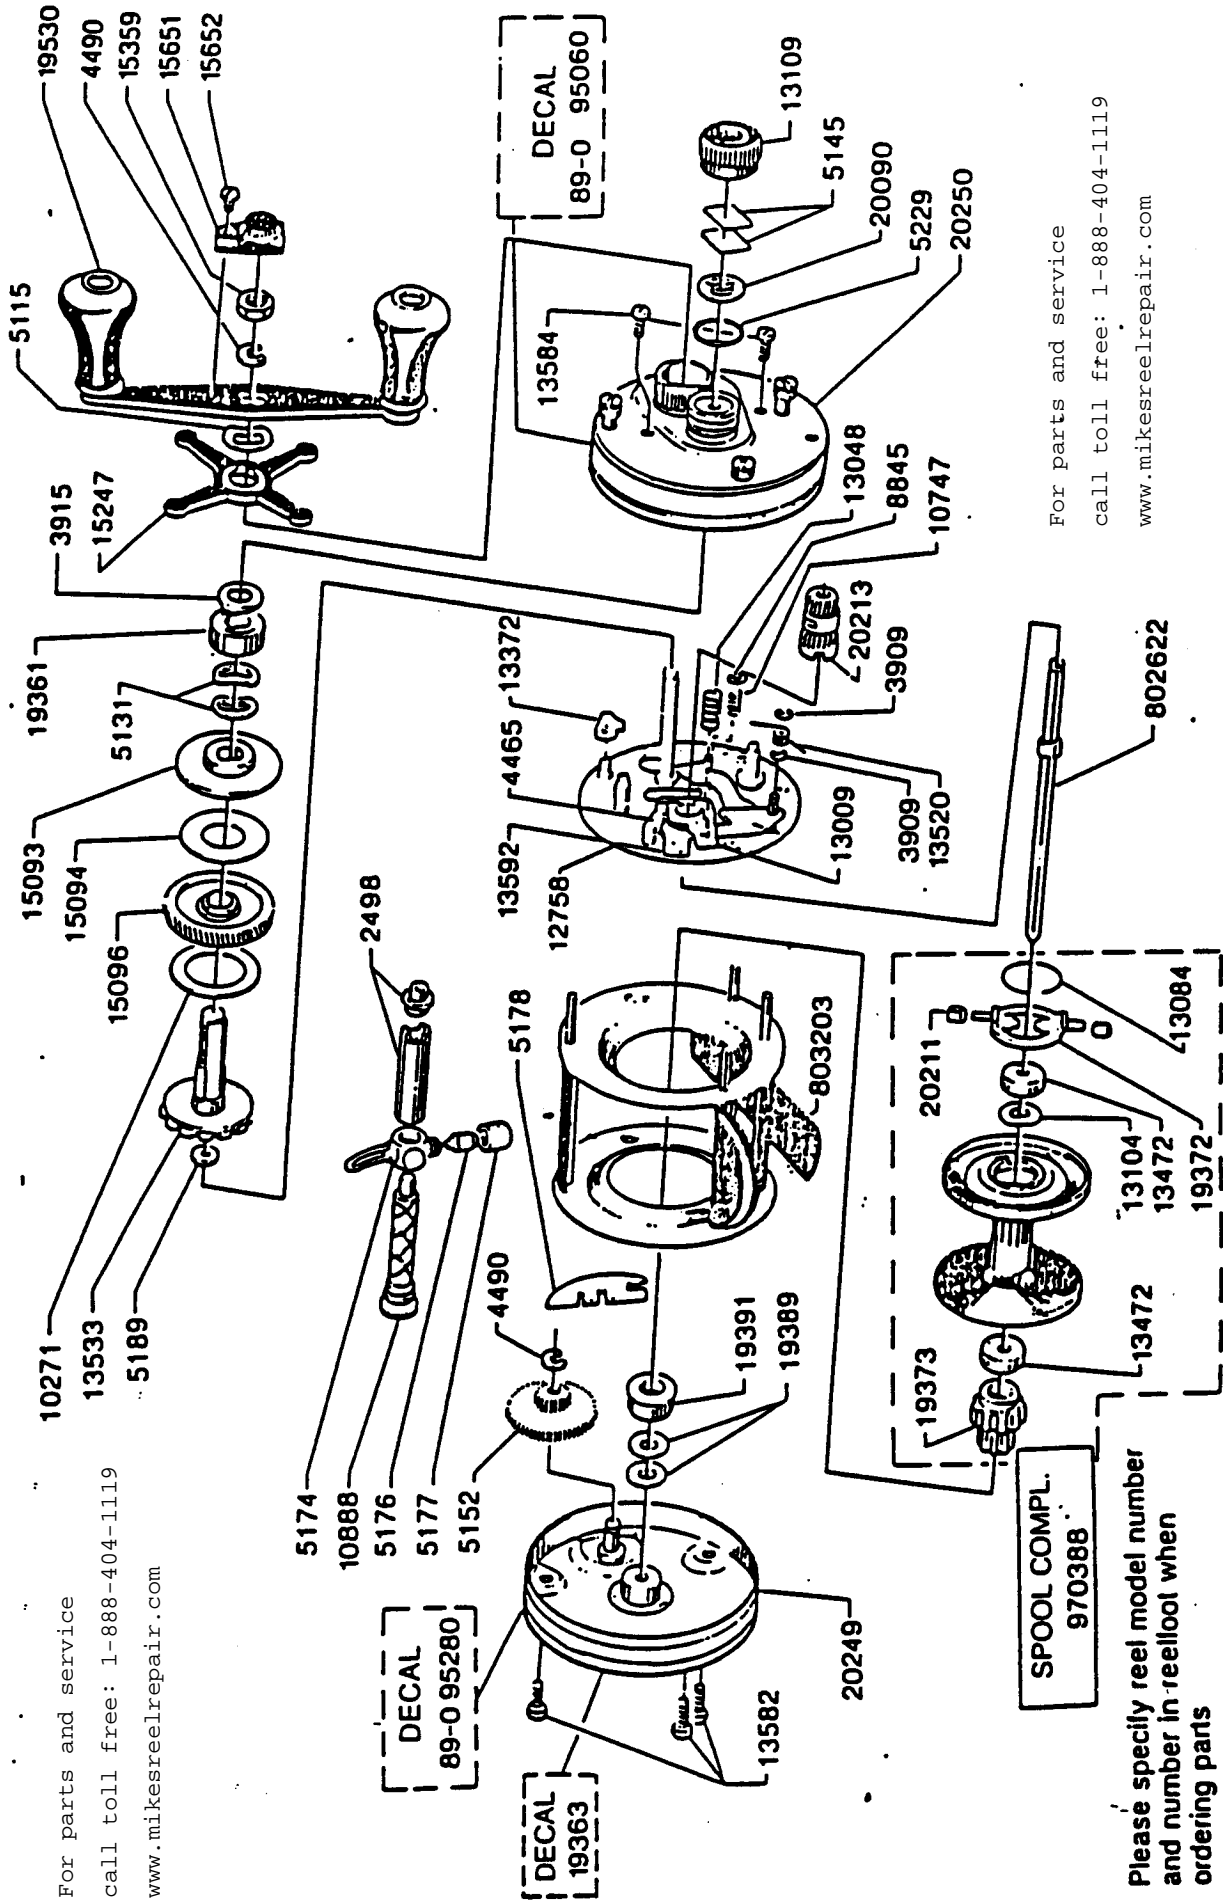

For parts and service
 call toll free: 1-888-404-1119
 www.mikesreelrepair.com

For parts and service
 call toll free: 1-888-404-1119
 www.mikesreelrepair.com

SPOOL COMPL.
 970388

Please specify reel model number
 and number in reelfoot when
 ordering parts

Ambassador USA Bass 4600C 89-0