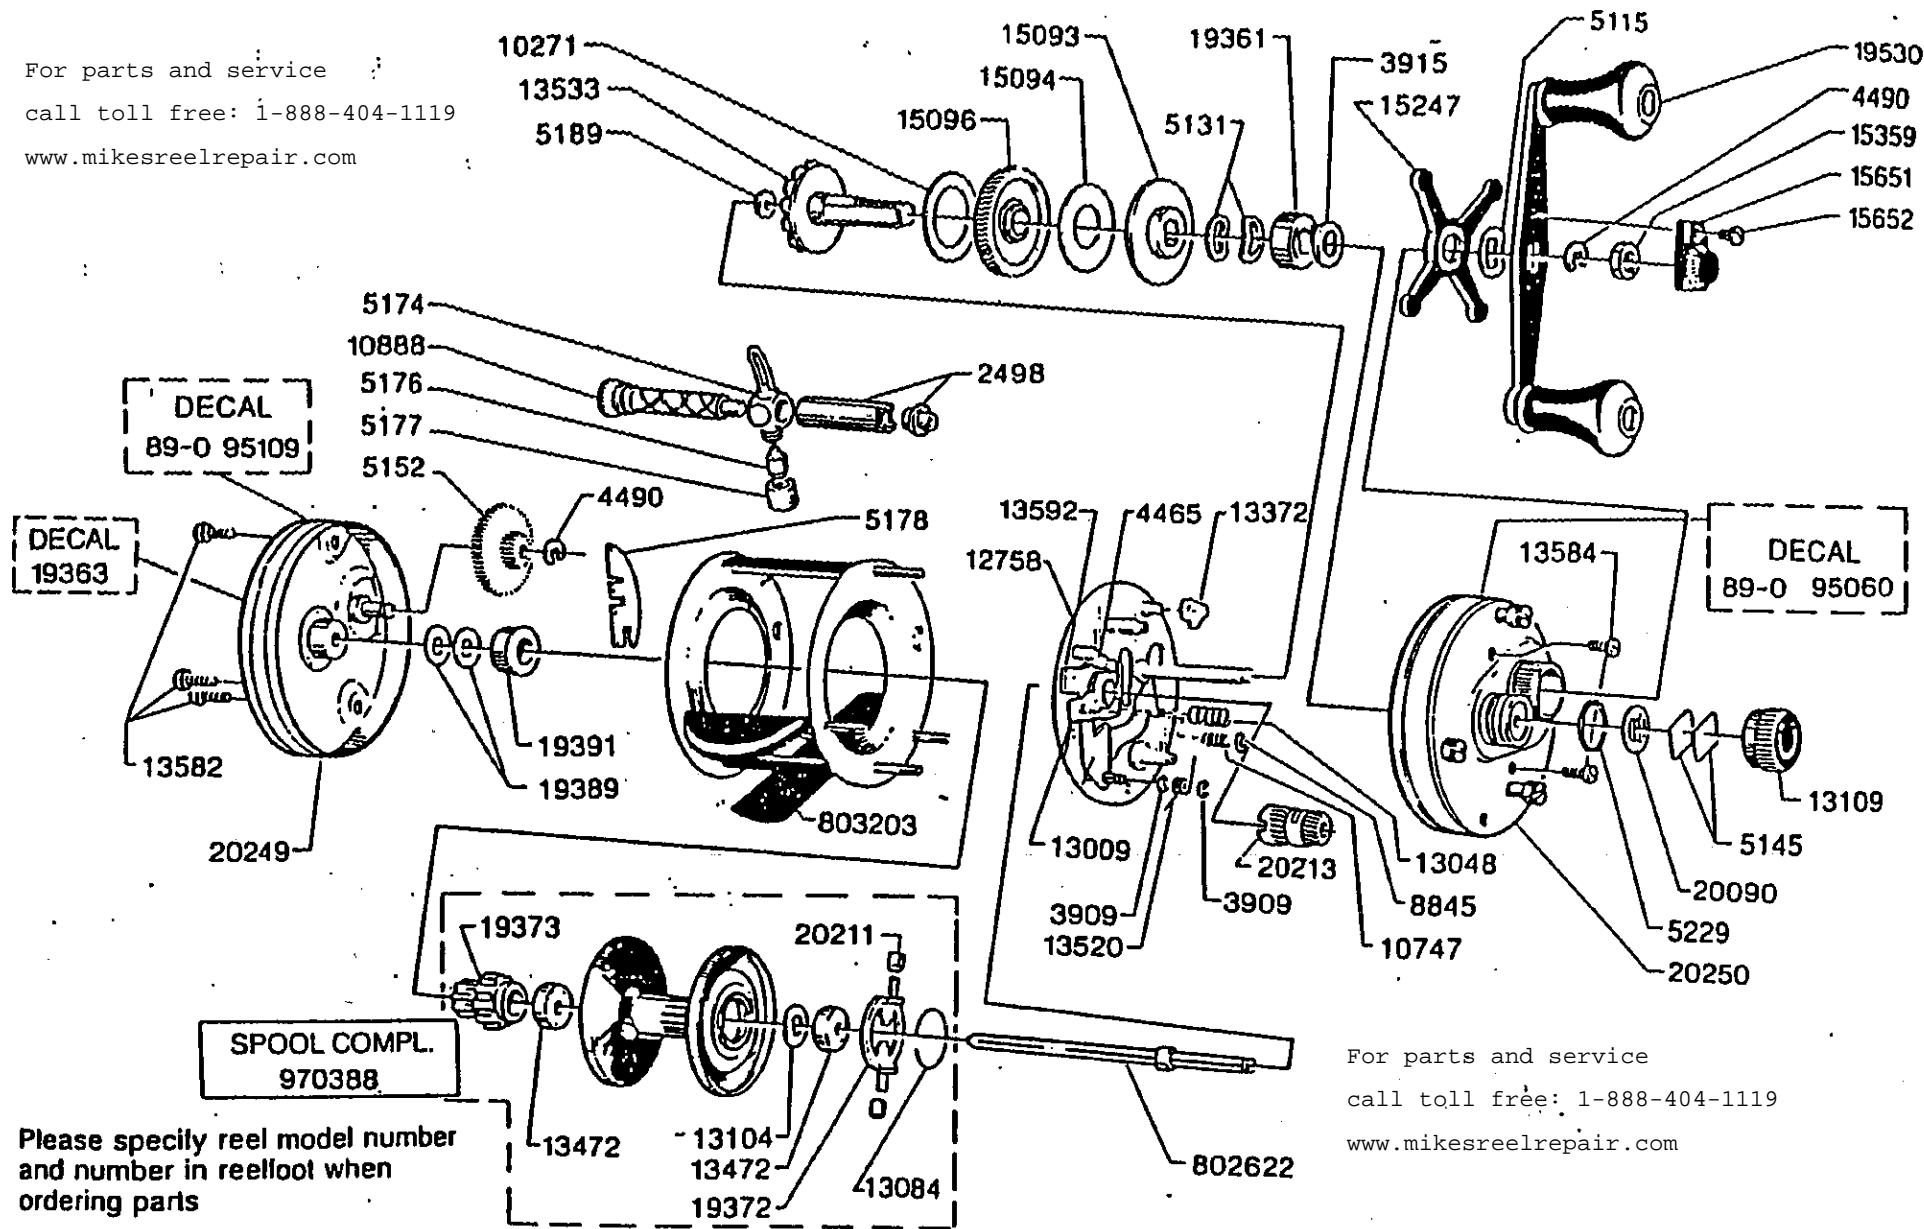

For parts and service
 call toll free: 1-888-404-1119
 www.mikesreelrepair.com

For parts and service
 call toll free: 1-888-404-1119
 www.mikesreelrepair.com

Please specify reel model number
 and number in reelfoot when
 ordering parts

Ambassadeur Bass 4600C 89-0