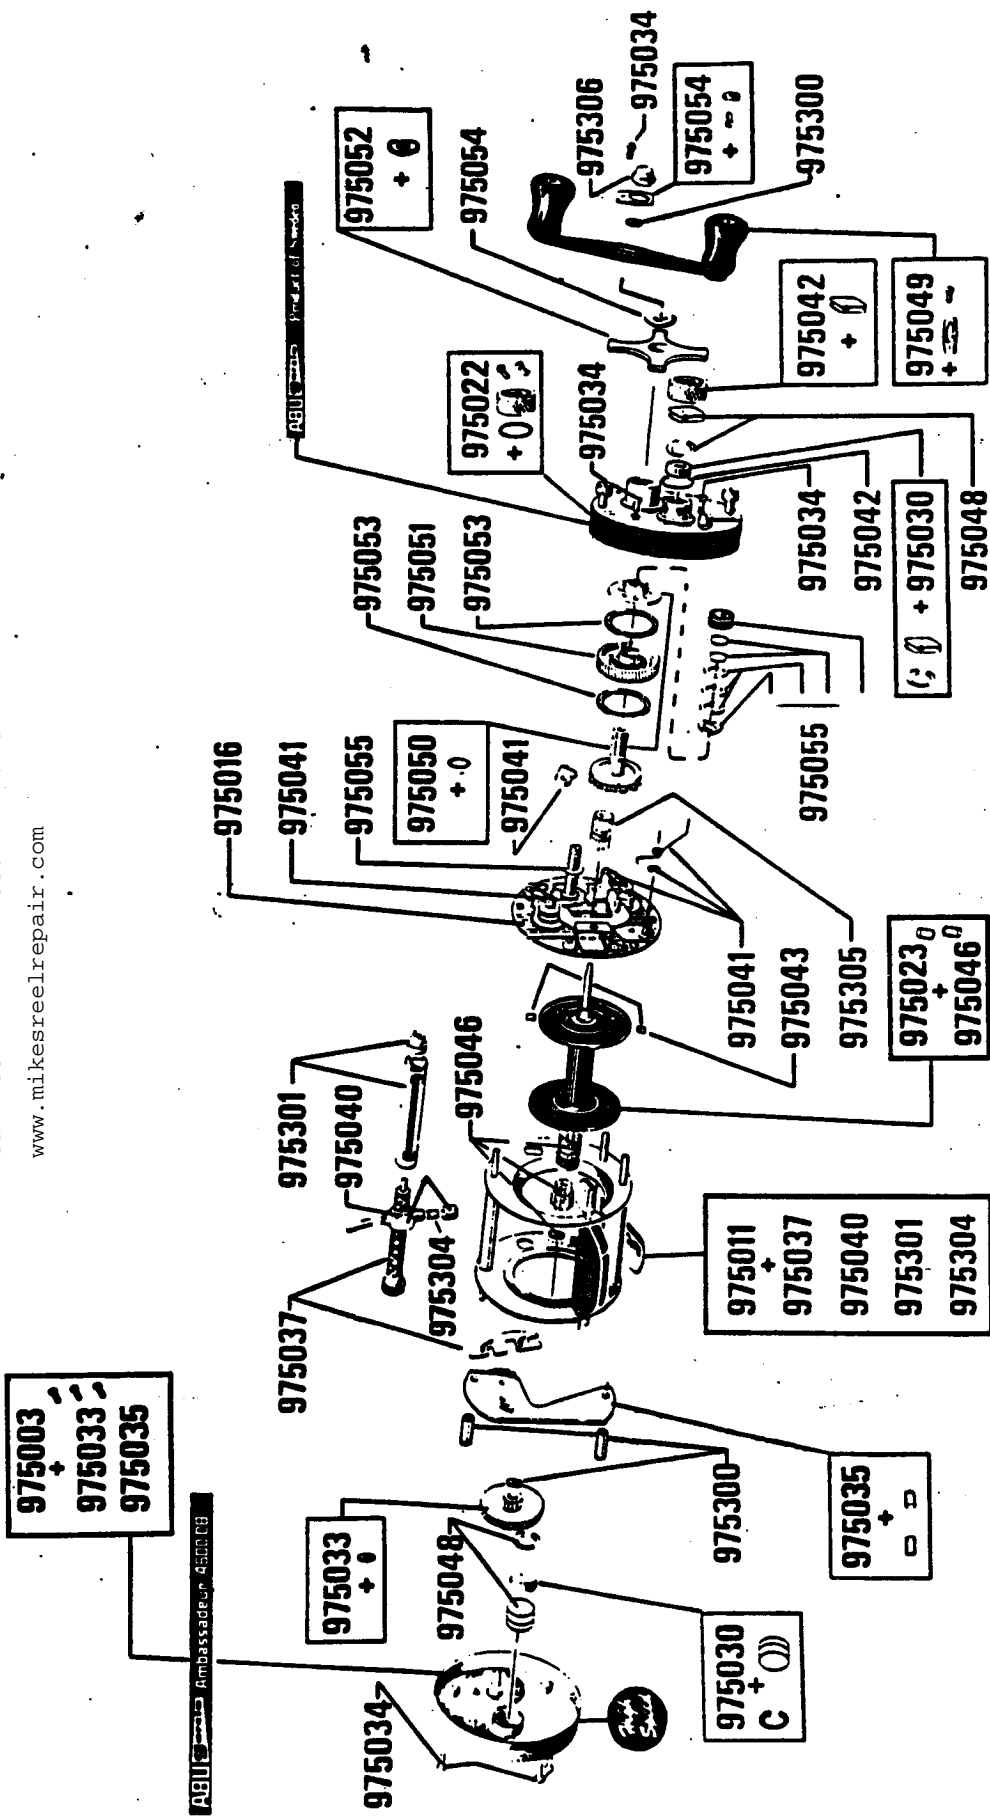

*

For parts and service

call toll free: 1-888-404-1119

www.mikesreelrepair.com

Ambassadeur 4600 CB
81 12 01

For parts and service

call toll free: 1-888-404-1119.

www.mikesreelrepair.com