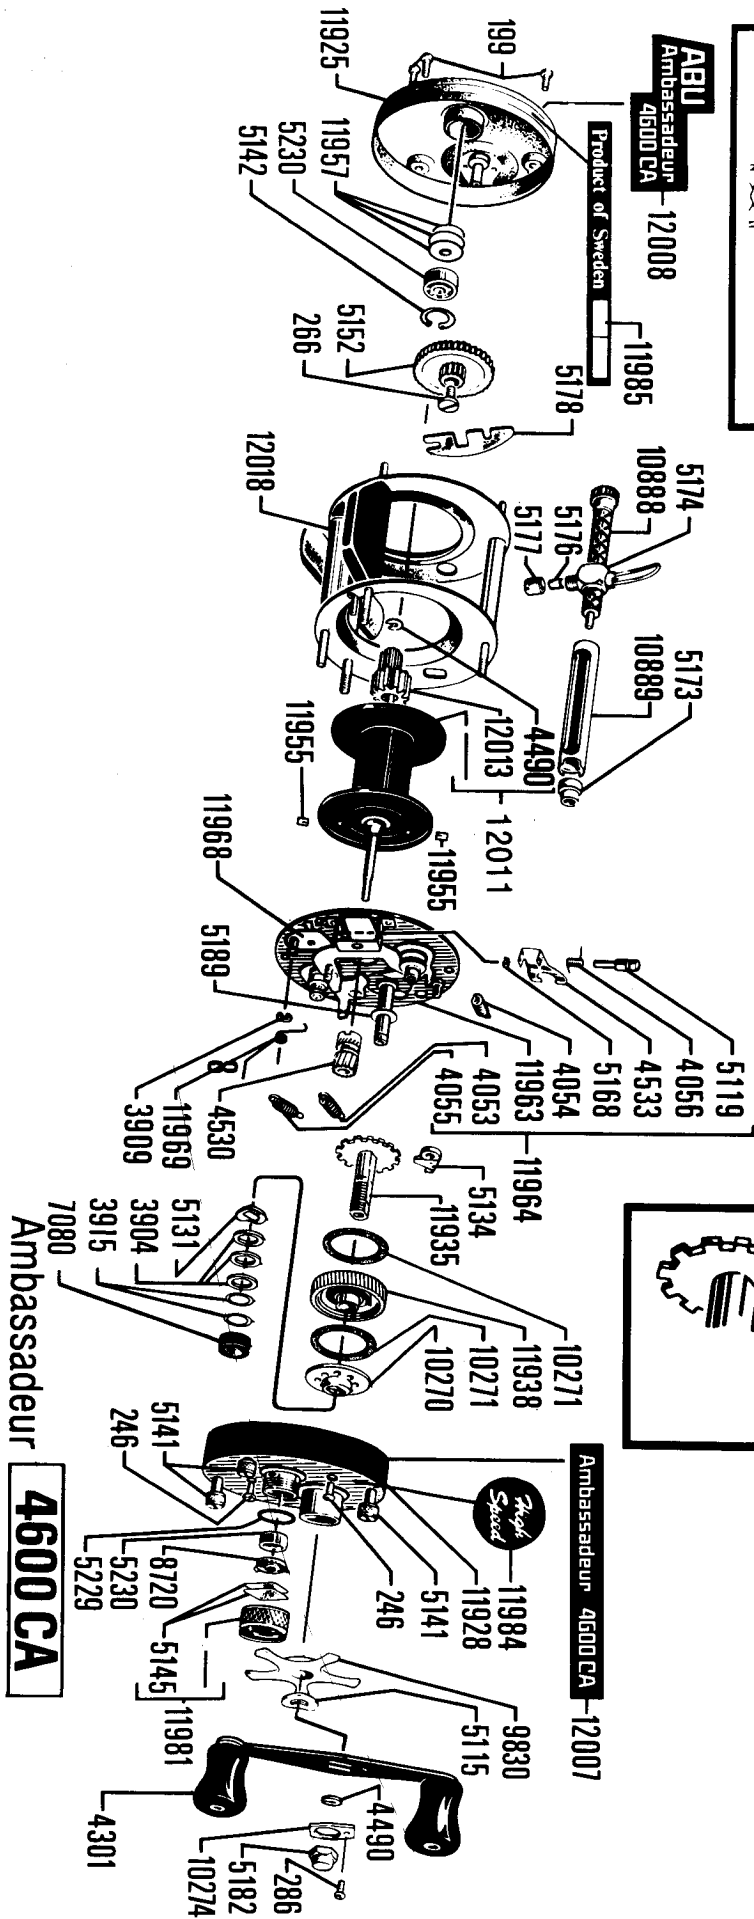

For parts and service  
 call toll free: 1-888-404-1119  
[www.mikesreelrepair.com](http://www.mikesreelrepair.com)

**ABU**  
 Ambassador  
 4600 CA

Product of Sweden

Ambassador 4600 CA -12007

**Ambassador 4600 CA**

For parts and service  
 call toll free: 1-888-404-1119  
[www.mikesreelrepair.com](http://www.mikesreelrepair.com)