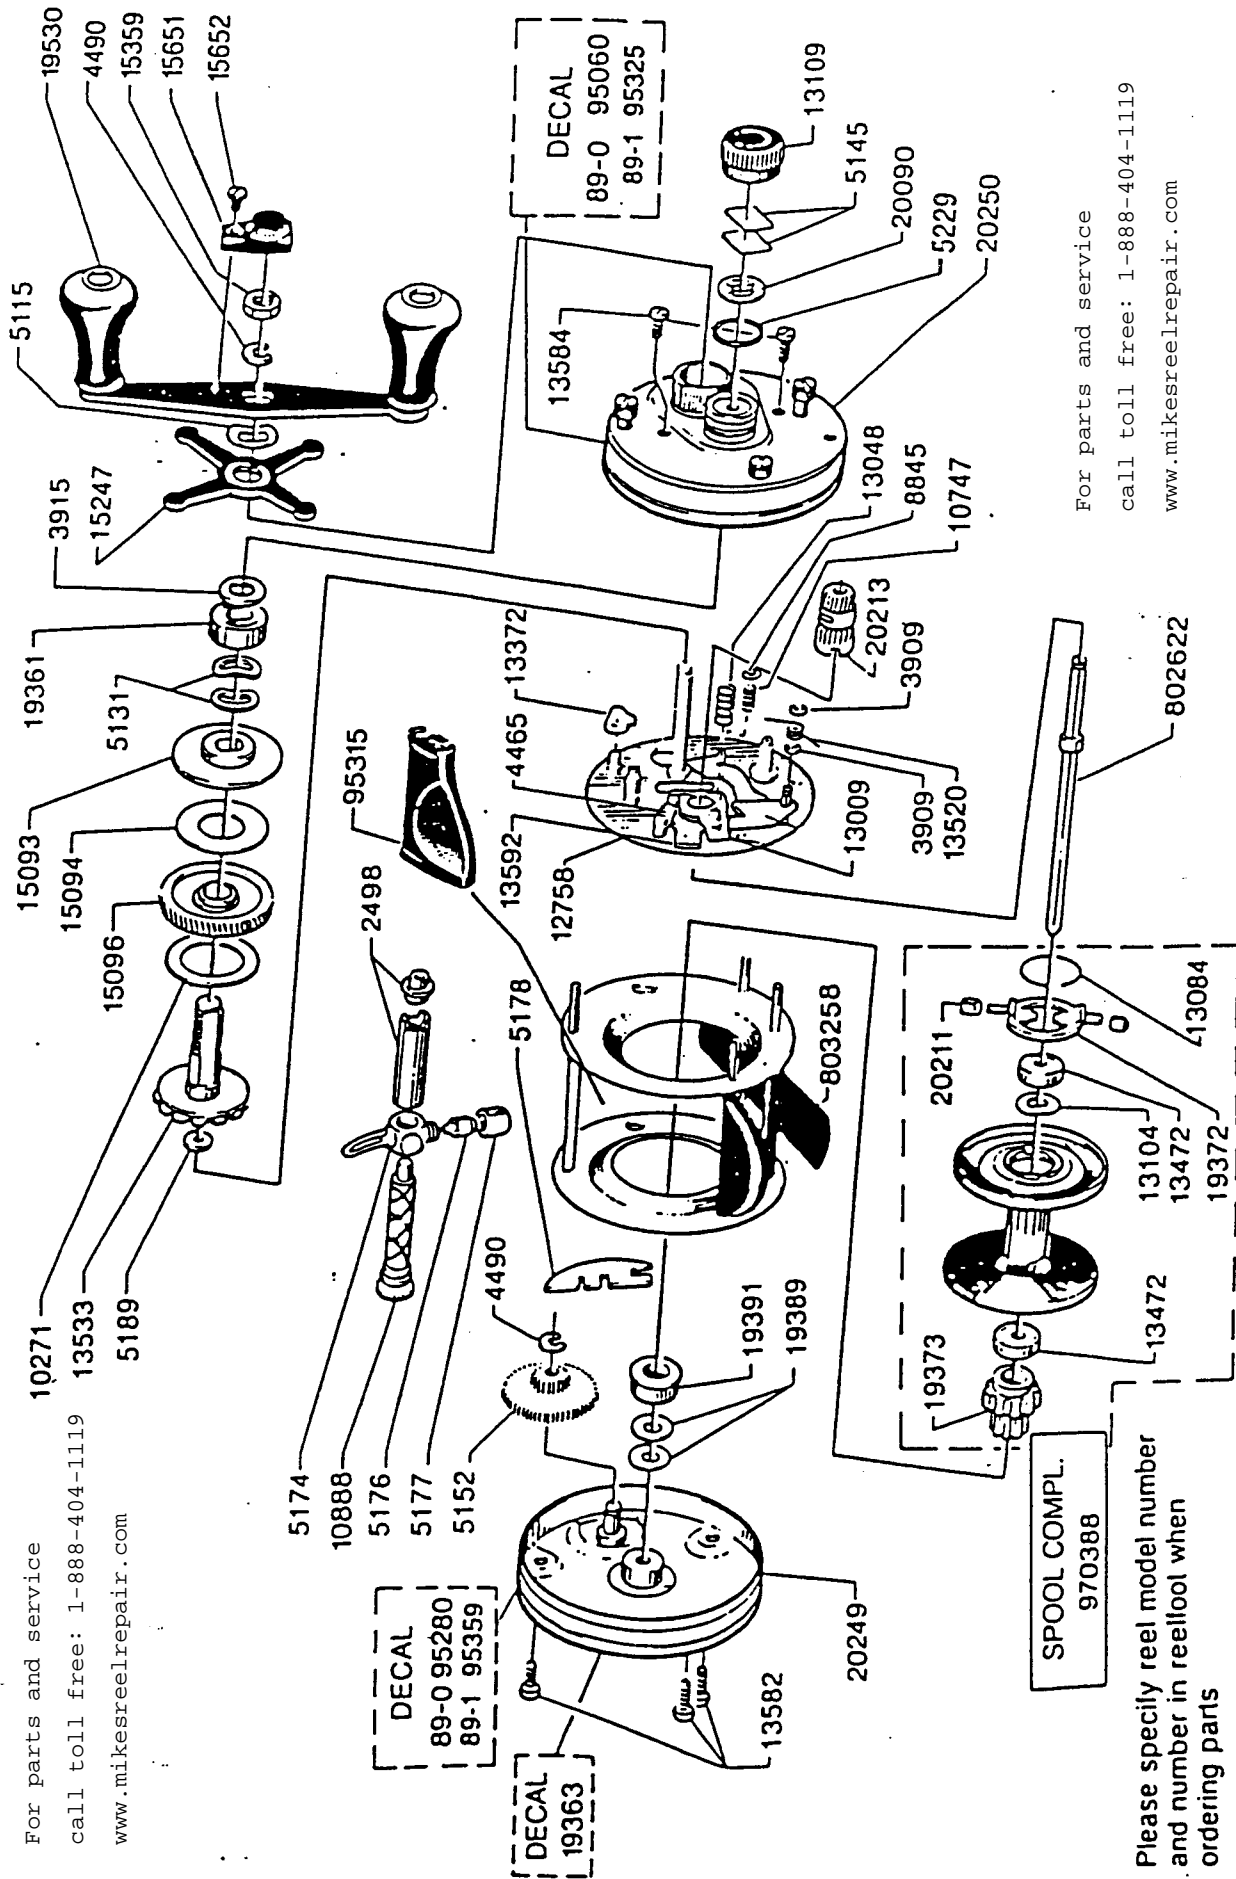

For parts and service
 call toll free: 1-888-404-1119
 www.mikesreelrepair.com

For parts and service
 call toll free: 1-888-404-1119
 www.mikesreelrepair.com

Please specify reel model number
 and number in reelfoot when
 ordering parts

Ambassadeur USA Bass 4600C 89-1