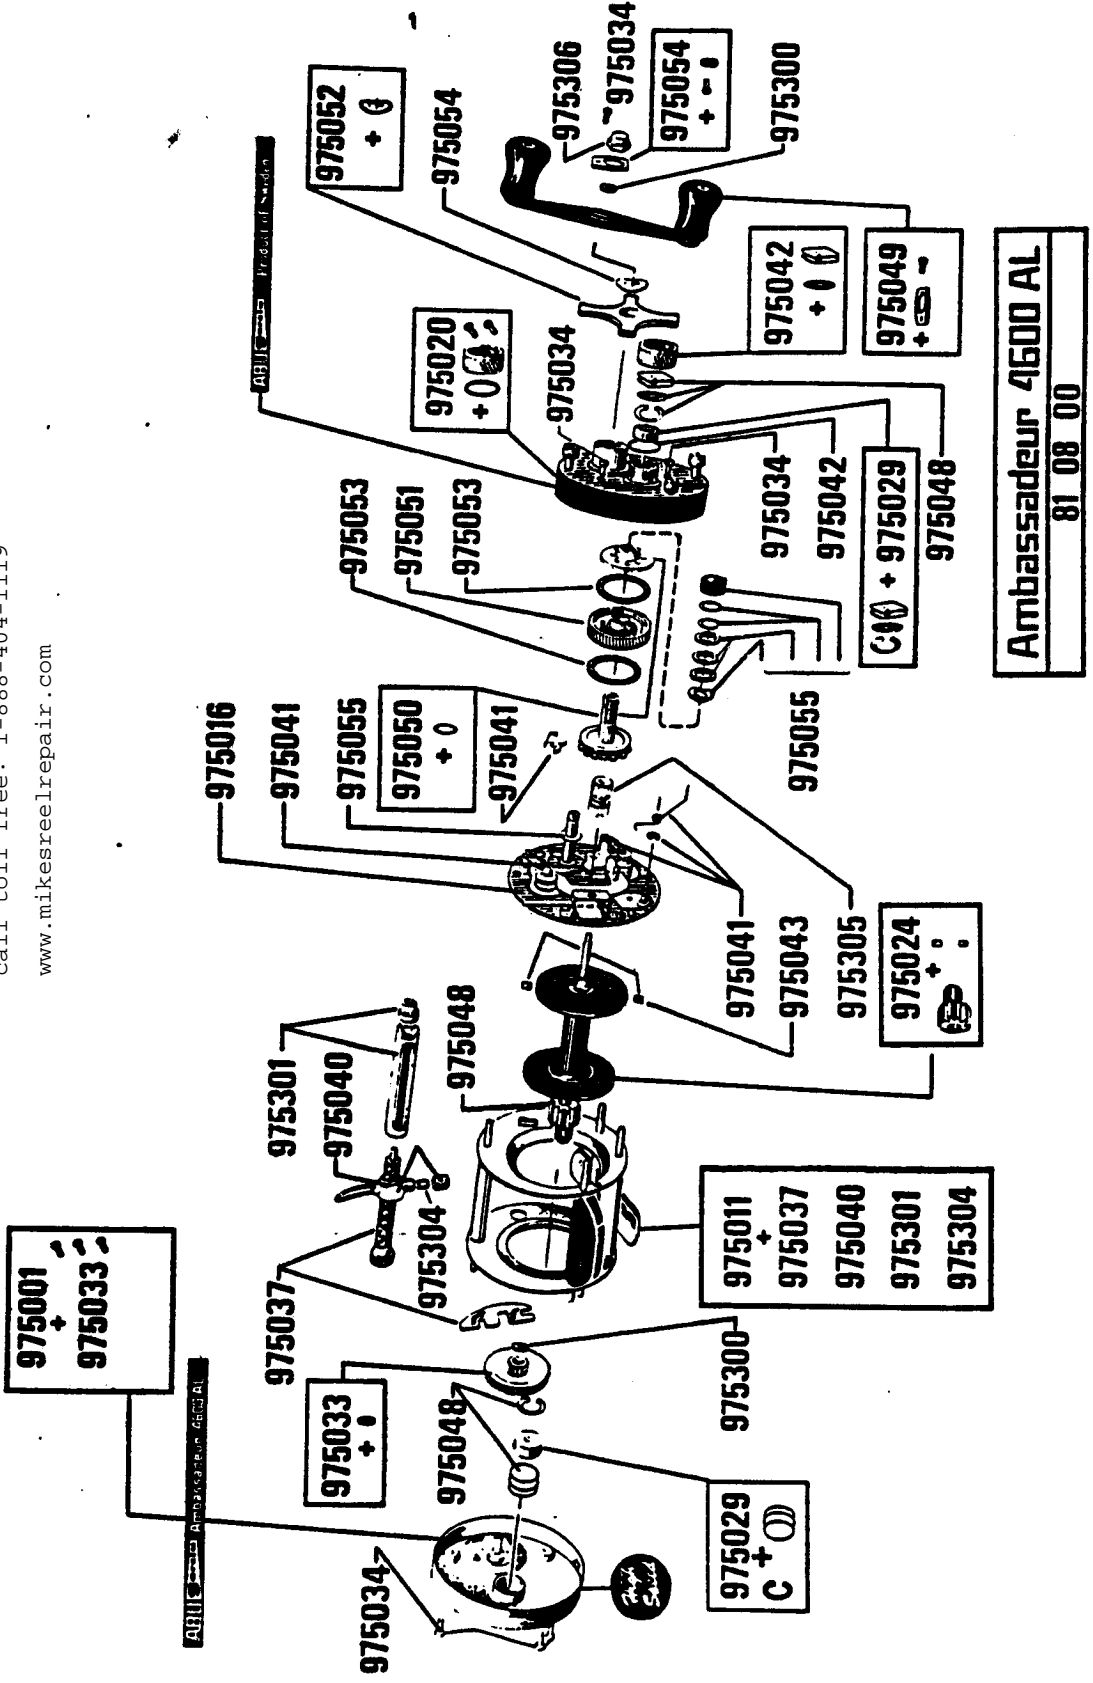

*
For parts and service
call toll free: 1-888-404-1119
www.mikesreelrepair.com

Ambassadeur 4600 AL
81 08 00

For parts and service
call toll free: 1-888-404-1119
www.mikesreelrepair.com