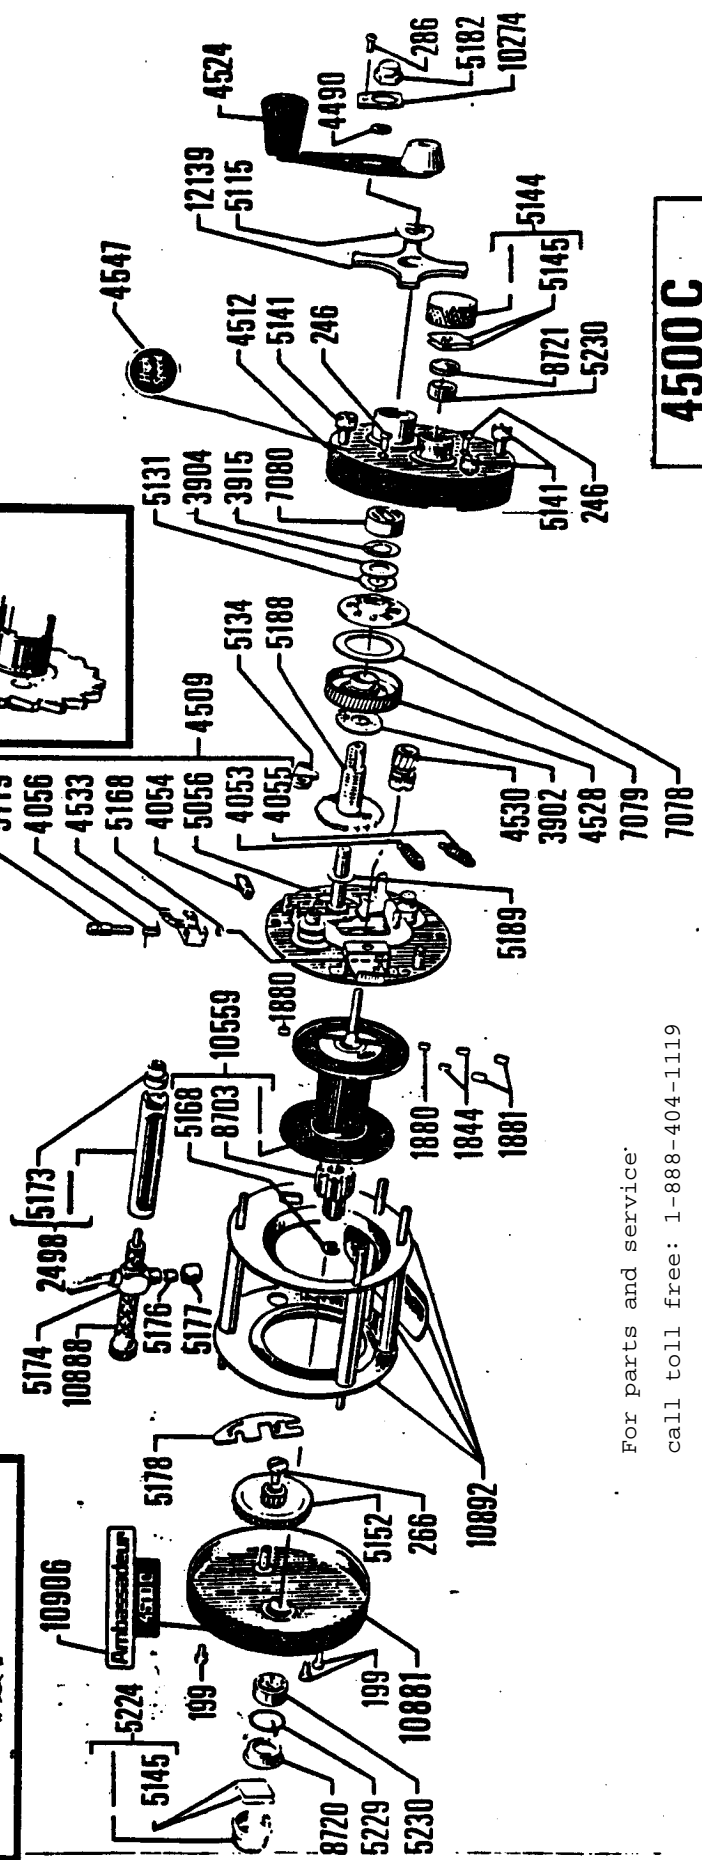

*

For parts and service
 call toll free: 1-888-404-1119
 www.mikesreelrepair.com

4500C
 76 12 00

For parts and service
 call toll free: 1-888-404-1119
 www.mikesreelrepair.com