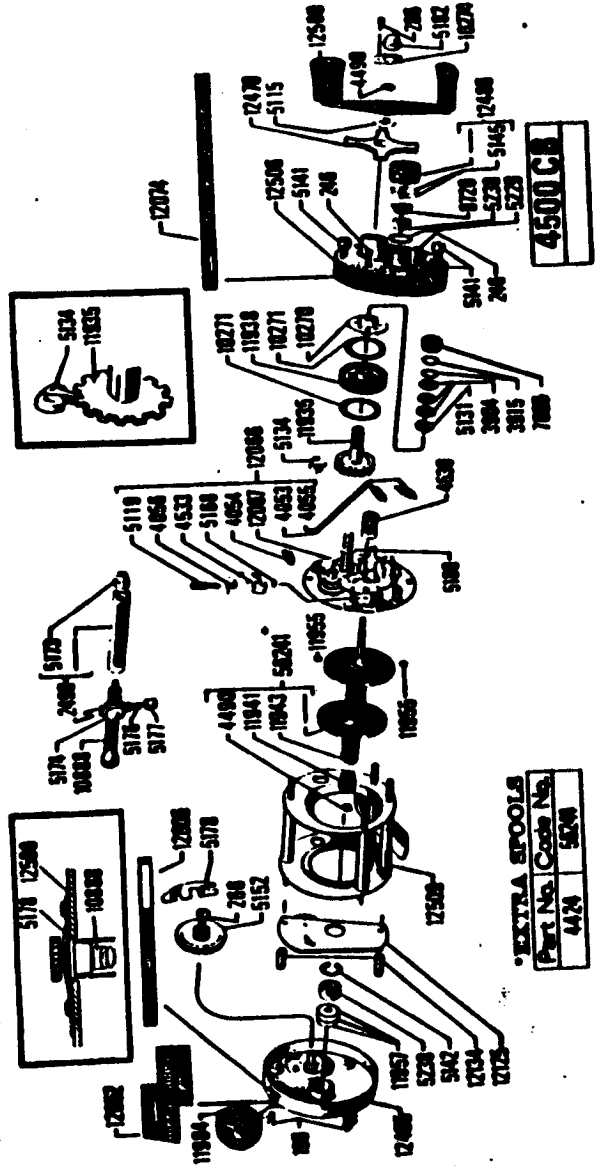

For parts and service
 call toll free: 1-888-404-1119
 www.mikesreelrepair.com

Ambassadeur 4500 CB

*

For parts and service
 call toll free: 1-888-404-1119
 www.mikesreelrepair.com