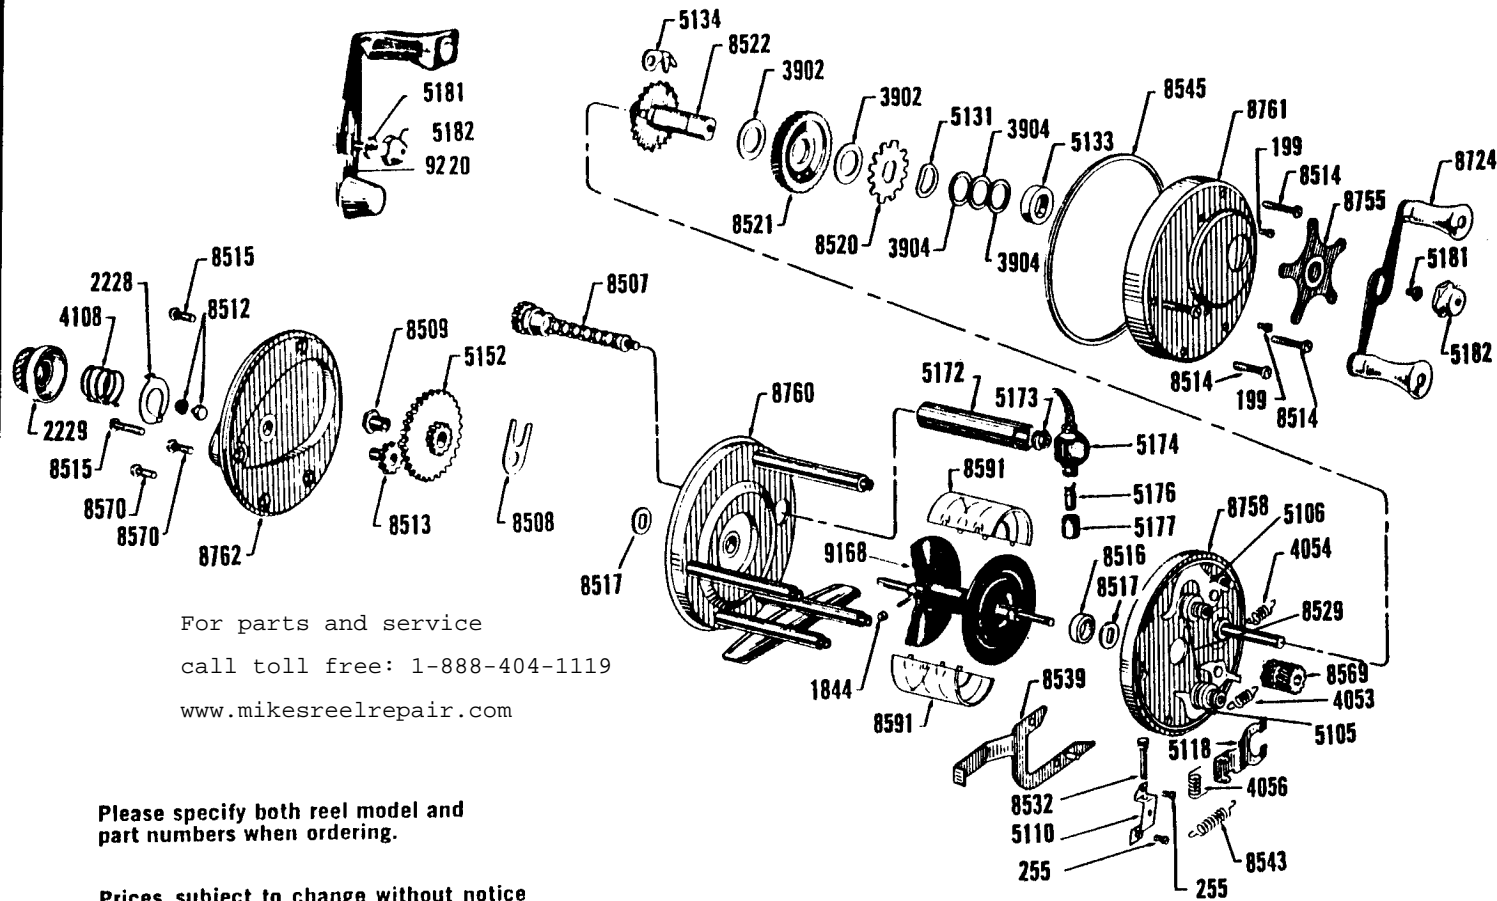

AMBASSADEUR 4000

For parts and service
call toll free: 1-888-404-1119
www.mikesreelrepair.com

Please specify both reel model and part numbers when ordering.

Prices subject to change without notice

No.	Part Name	Price	No.	Part Name	Price	No.	Part Name	Price
199	Brake Plate Screw	(each) .10	5134	Anti Reverse Dog	.65	8521	Drive Gear with Click Spring	1.20
255	Clutch Bracket Screw	(each) .10	5152	Cog Wheel	1.05	8522	Drive Shaft with Ratchet Wheel	2.60
1844A	Brake Block, Small	(each) .10	5172	Carriage Screw Guard	1.65	8529	Lock Arm Guide	(each) .20
1844B	Brake Block, Medium	(each) .10	5173	Carriage Screw Bearing	.10	8532	Pinion Yoke Shaft	.20
1844C	Brake Block, Large	(each) .10	5174	Line Carriage	2.50	8539	Free Spool Press Arm	.95
2228	Spool Cap Lock	.10	5176	Line Carriage Pawl	.60	8543	Press Arm Spring	.10
2229	Left Spool Cap	1.60	5177	Line Carriage Nut	.20	8545	Head Ring	3.10
3902	Base Drag Washer	(each) .10	5181	Handle Retaining Screw	.10	8569	Right Pinion Gear	1.05
3904	Drag Spacer	(each) .10	5182	Handle Lock Nut	.50	8570	Left Side Plate Screw	(each) .10
4053	Left Lock Arm Spring	.10	8507	Carriage Screw	2.10	8570	Left Side Plate Screw	(each) .10
4054	Right Lock Arm Spring	.10	8508	Carriage Screw Yoke	.10	8591	Arbor	.65
4056	Pinion Yoke Spring	.10	8509	Cog Wheel Bearing	.10	8724	Handle	2.50
4108	Spool Cap Spring	.10	8512	Spool Bearing	.25	8755	Star Wheel	2.00
5105	Left Lock Arm	.10	8513	Left Pinion Gear	.50	8758	Brake Plate Assembled	4.50
5106	Right Lock Arm	.10	8514	Right Side Plate Screw	(each) .10	8760	Frame Assembly	5.85
5110	Clutch Bracket	.10	8515	Name Plate Screw	.10	8761	Right Side Plate	1.20
5118	Pinion Yoke	.50	8516	Spool Shaft Bearing	.50	8762	Left Side Plate	1.60
5131	Spring Washer	.10	8517	Oilite Bushing	(each) .50	9168	(8506) Spool, comp. (with cont.)	8.75
5133	Drive Shaft Bearing	.25	8520	Click Wheel	.20	9210	Spool Container	.60
						9220	Handle, Single knob (Accessory)	2.75