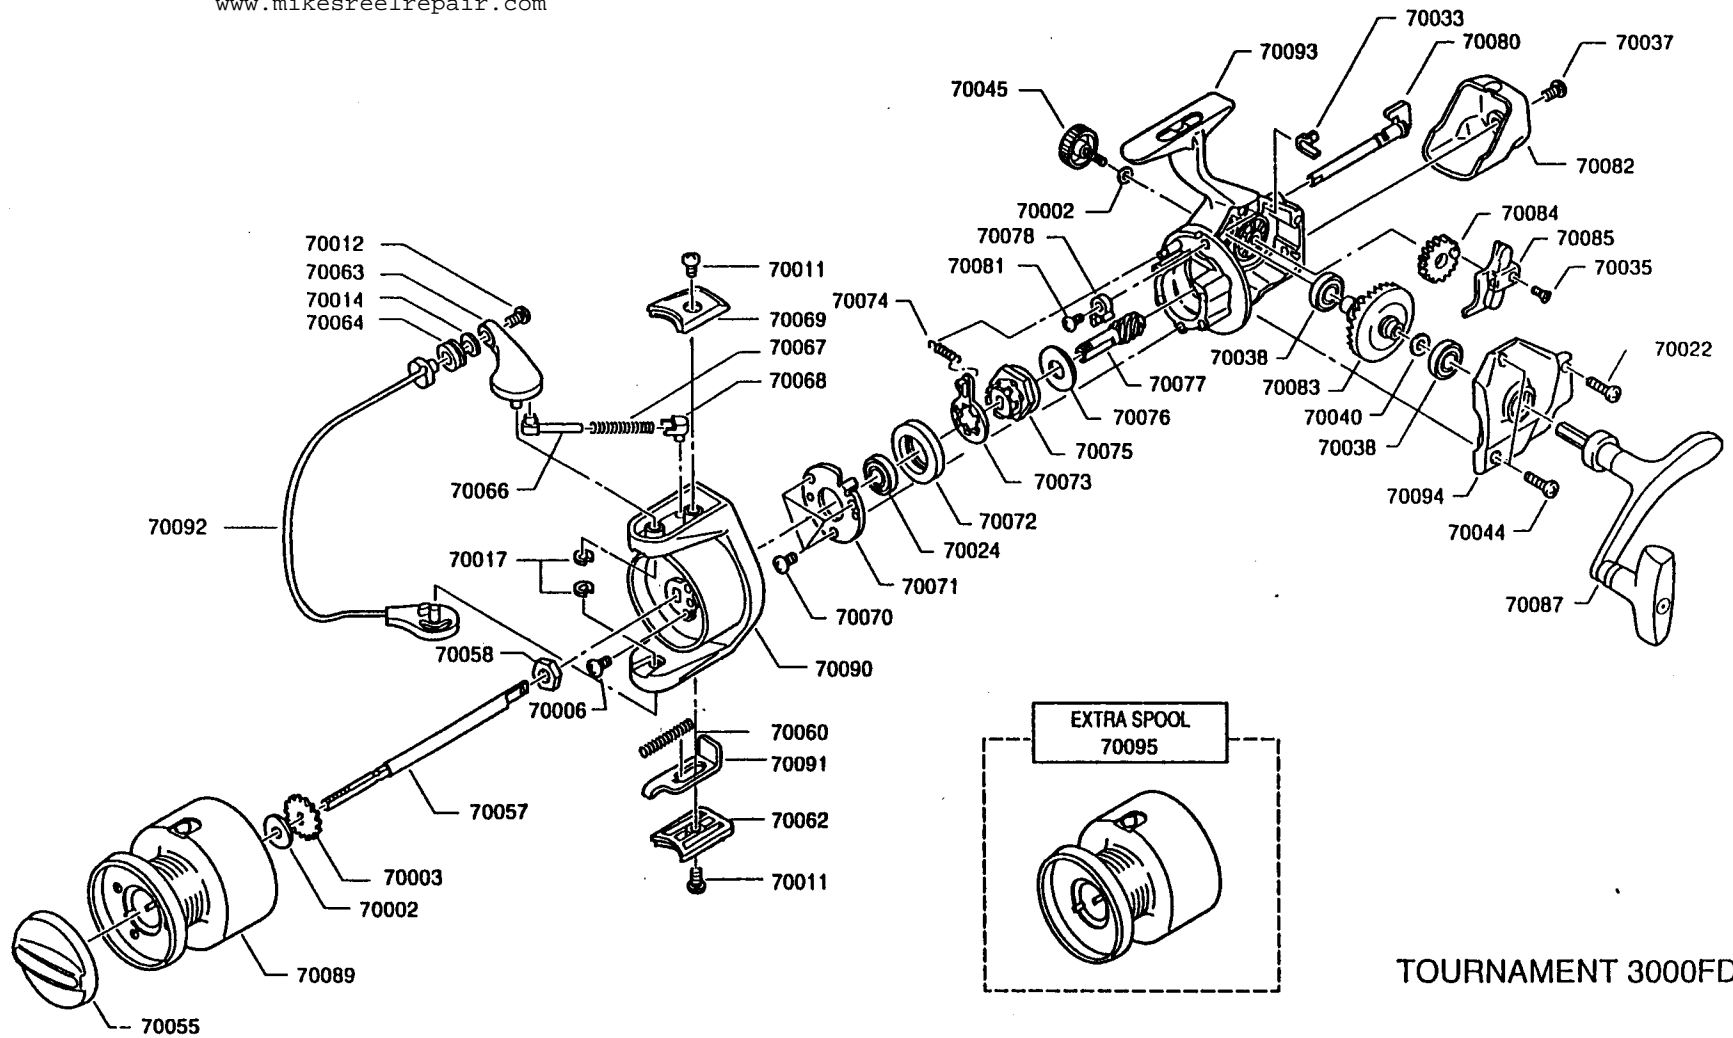

For parts and service
call toll free: 1-888-404-1119
www.mikesreelrepair.com

TOURNAMENT 3000FD

For parts and service
call toll free: 1-888-404-1119
www.mikesreelrepair.com