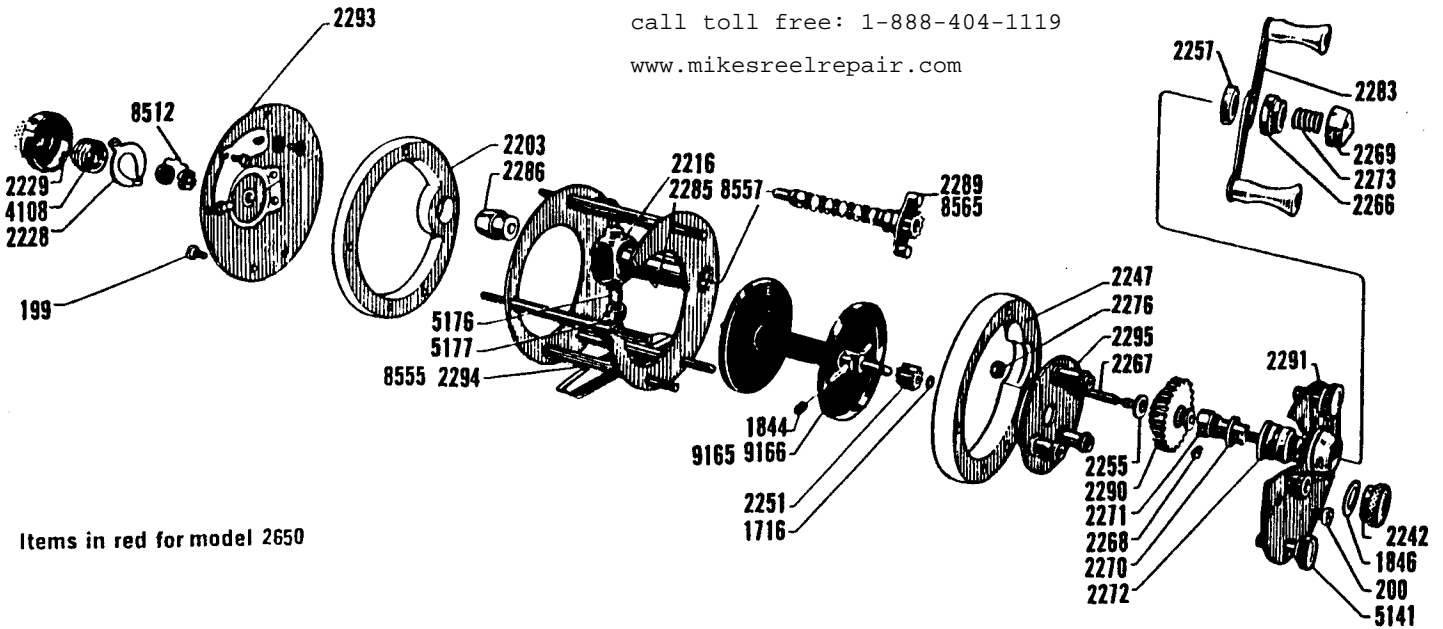

AMBASSADEUR 2600-2650

For parts and service

call toll free: 1-888-404-1119

www.mikesreelrepair.com

Items in red for model 2650

Please specify both reel model and part numbers when ordering.

Prices subject to change without notice

No.	Part Name	Price	No.	Part Name	Price	No.	Part Name	Price
199	Pillar Screw	(each) .10	2266	Handle Nut	.50	2294	Frame Assembly (2600)	9.00
200	Bridge Screw	(each) .10	2267	Gear Shaft	1.25	2295	Gear Bridge	3.10
1716	Pinion "C" Lock	.10	2268	Clutch Lock Pin	.60	4108	Spool Cap Spring	.10
1844A	Brake Block, Small	(each) .10	2269	Free Spool Button	.75	5141	Side Plate Thumb Nut	(each) .25
1844B	Brake Block, Medium	(each) .10	2270	Lock Pin Retainer	.10	5176	Line Carriage Pawl	.60
1844C	Brake Block, Large	(each) .10	2271	Free Spool Clutch	3.10	5177	Line Carriage Nut	.20
1846	Right Spool Cap Spacer	.10	2272	Handle Bearing	1.05	8512	Spool Bearing	.25
2203	Tail Ring	.60	2273	Free Spool Spring	.10	8555	Frame Assembly (2650)	7.95
2216	Line Carriage	1.60	2276	Gear Shaft Lock Nut	.10	8557	Carriage Screw Guard (2650)	1.60
2228	Spool Cap Lock	.10	2283	Handle	2.50	8565	Line Carriage Screw (2650)	2.50
2229	Left Spool Cap	1.60	2285	Carriage Screw Guard (2600)	1.60	9165	(2237) Spool, comp. (with cont.) (2600)	8.75
2242	Right Spool Cap	.75	2286	Carriage Screw Bearing	.20	9166	(8552) Spool, complete (with container) (2650)	8.75
2247	Head Ring	.60	2289	Line Carriage Screw (2600)	2.50	9210	Spool Container	.60
2251	Pinion Gear	.90	2290	Drive Gear	2.60			
2255	Gear Shaft Bearing	.50	2291	Right Side Plate	2.75			
2257	Dust Shield	.10	2293	Left Side Plate Assembly	4.25			