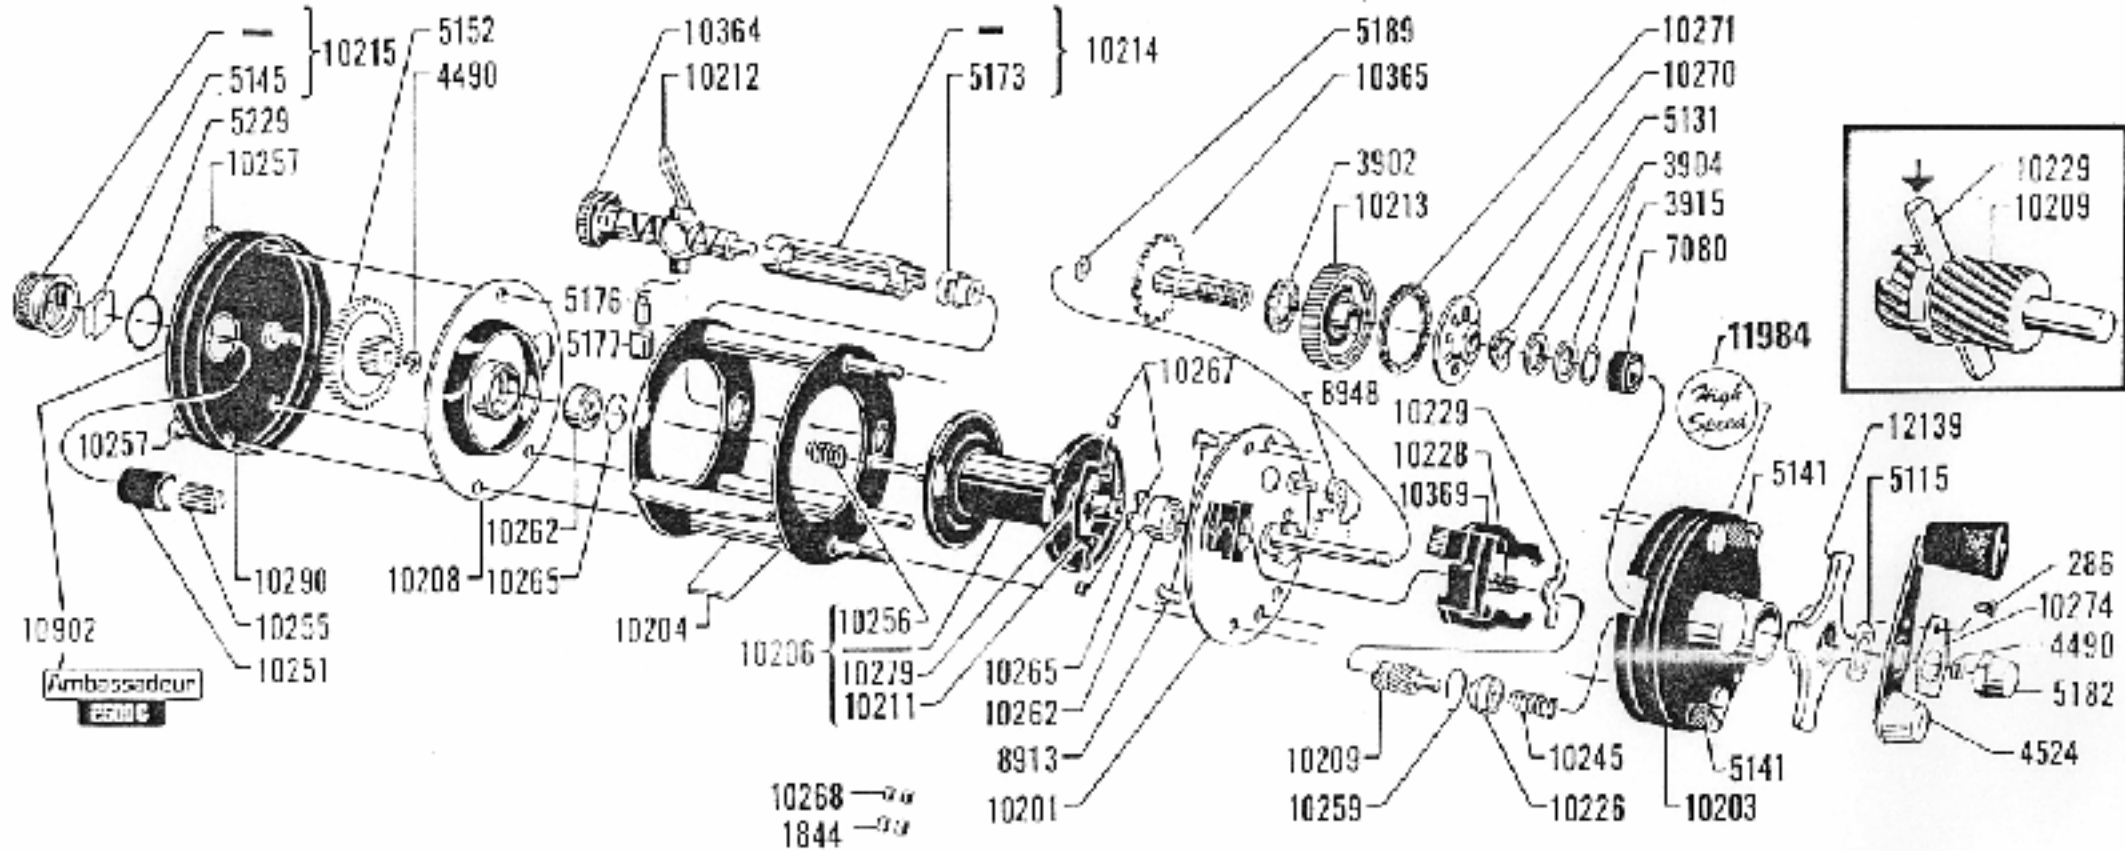

For parts and service
 call toll free: 1-888-404-1119
 www.mikesreelrepair.com

10202 (10290+10902)

10205
 (10364+10208)

5579 (8948)

10254+10210
 (10365+10369)

10253 (10369)

10272 (4524)

For parts and service
 call toll free: 1-888-404-1119
 www.mikesreelrepair.com

2500 C
 78 11 01