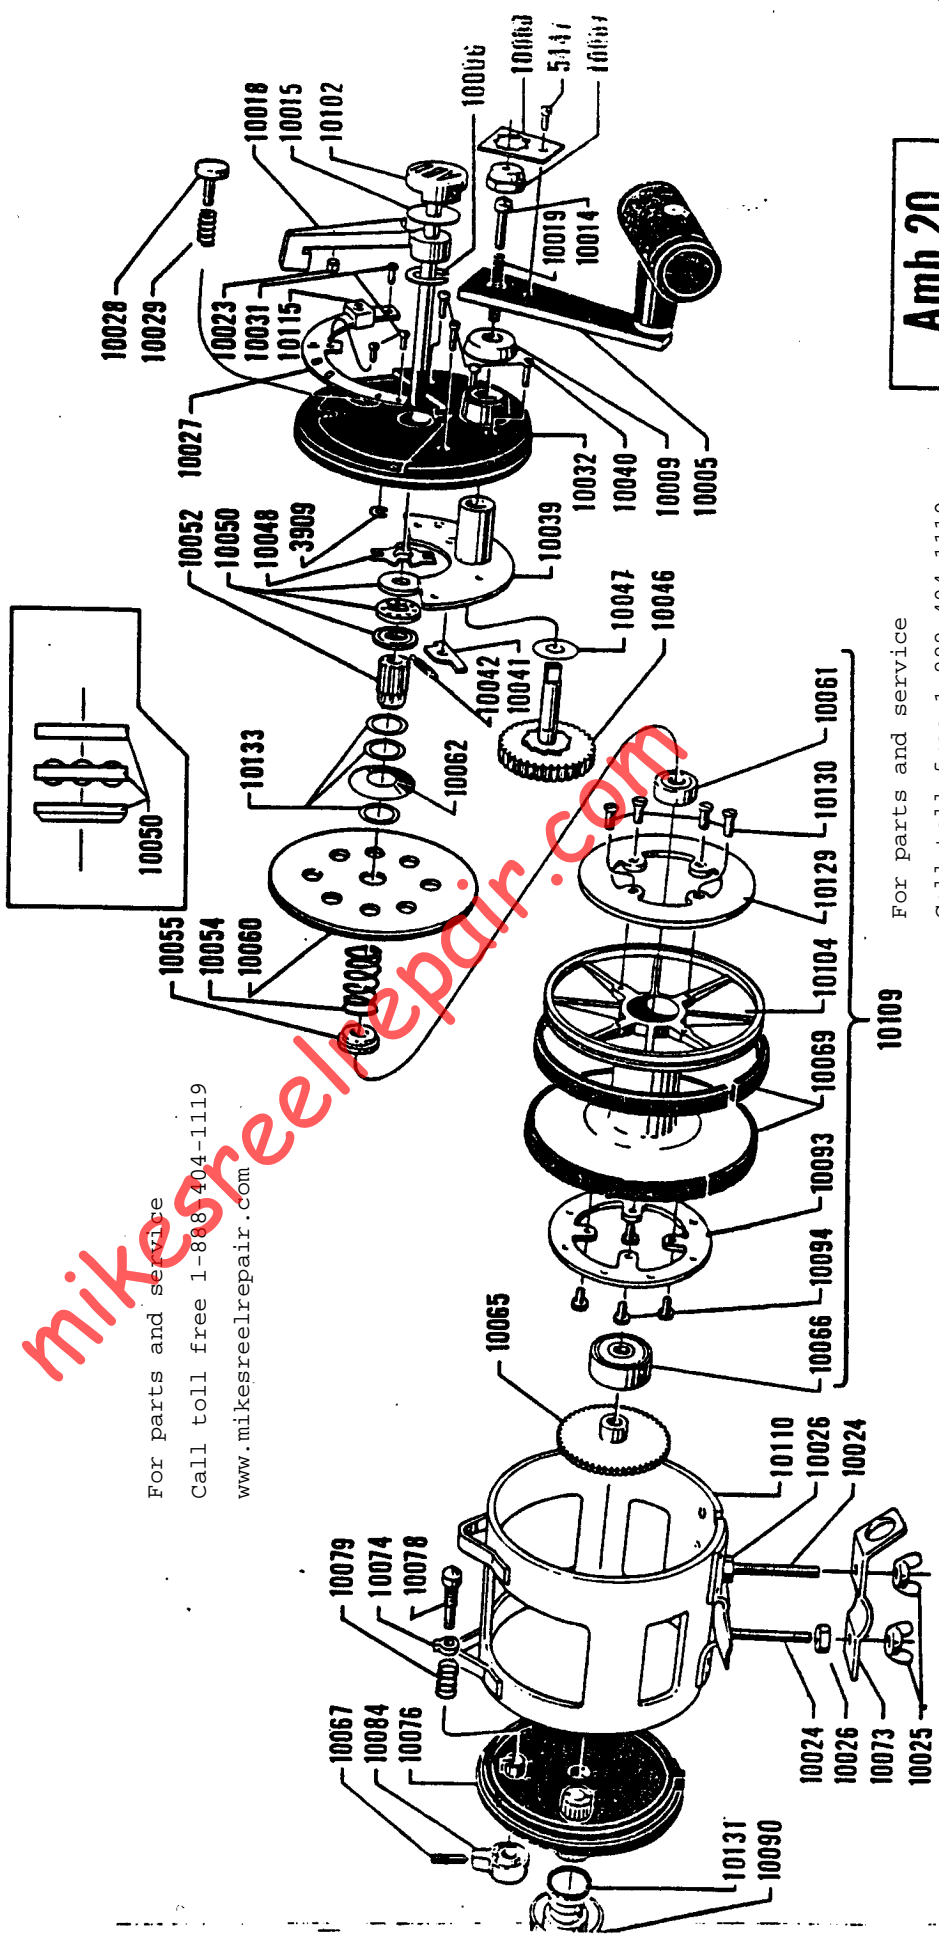

X

For parts and service  
 Call toll free 1-888-404-1119  
 www.mikesreelrepair.com

For parts and service  
 Call toll free 1-888-404-1119  
 www.mikesreelrepair.com

<b>Amb 20</b>
<b>75 • 08 • 00</b>