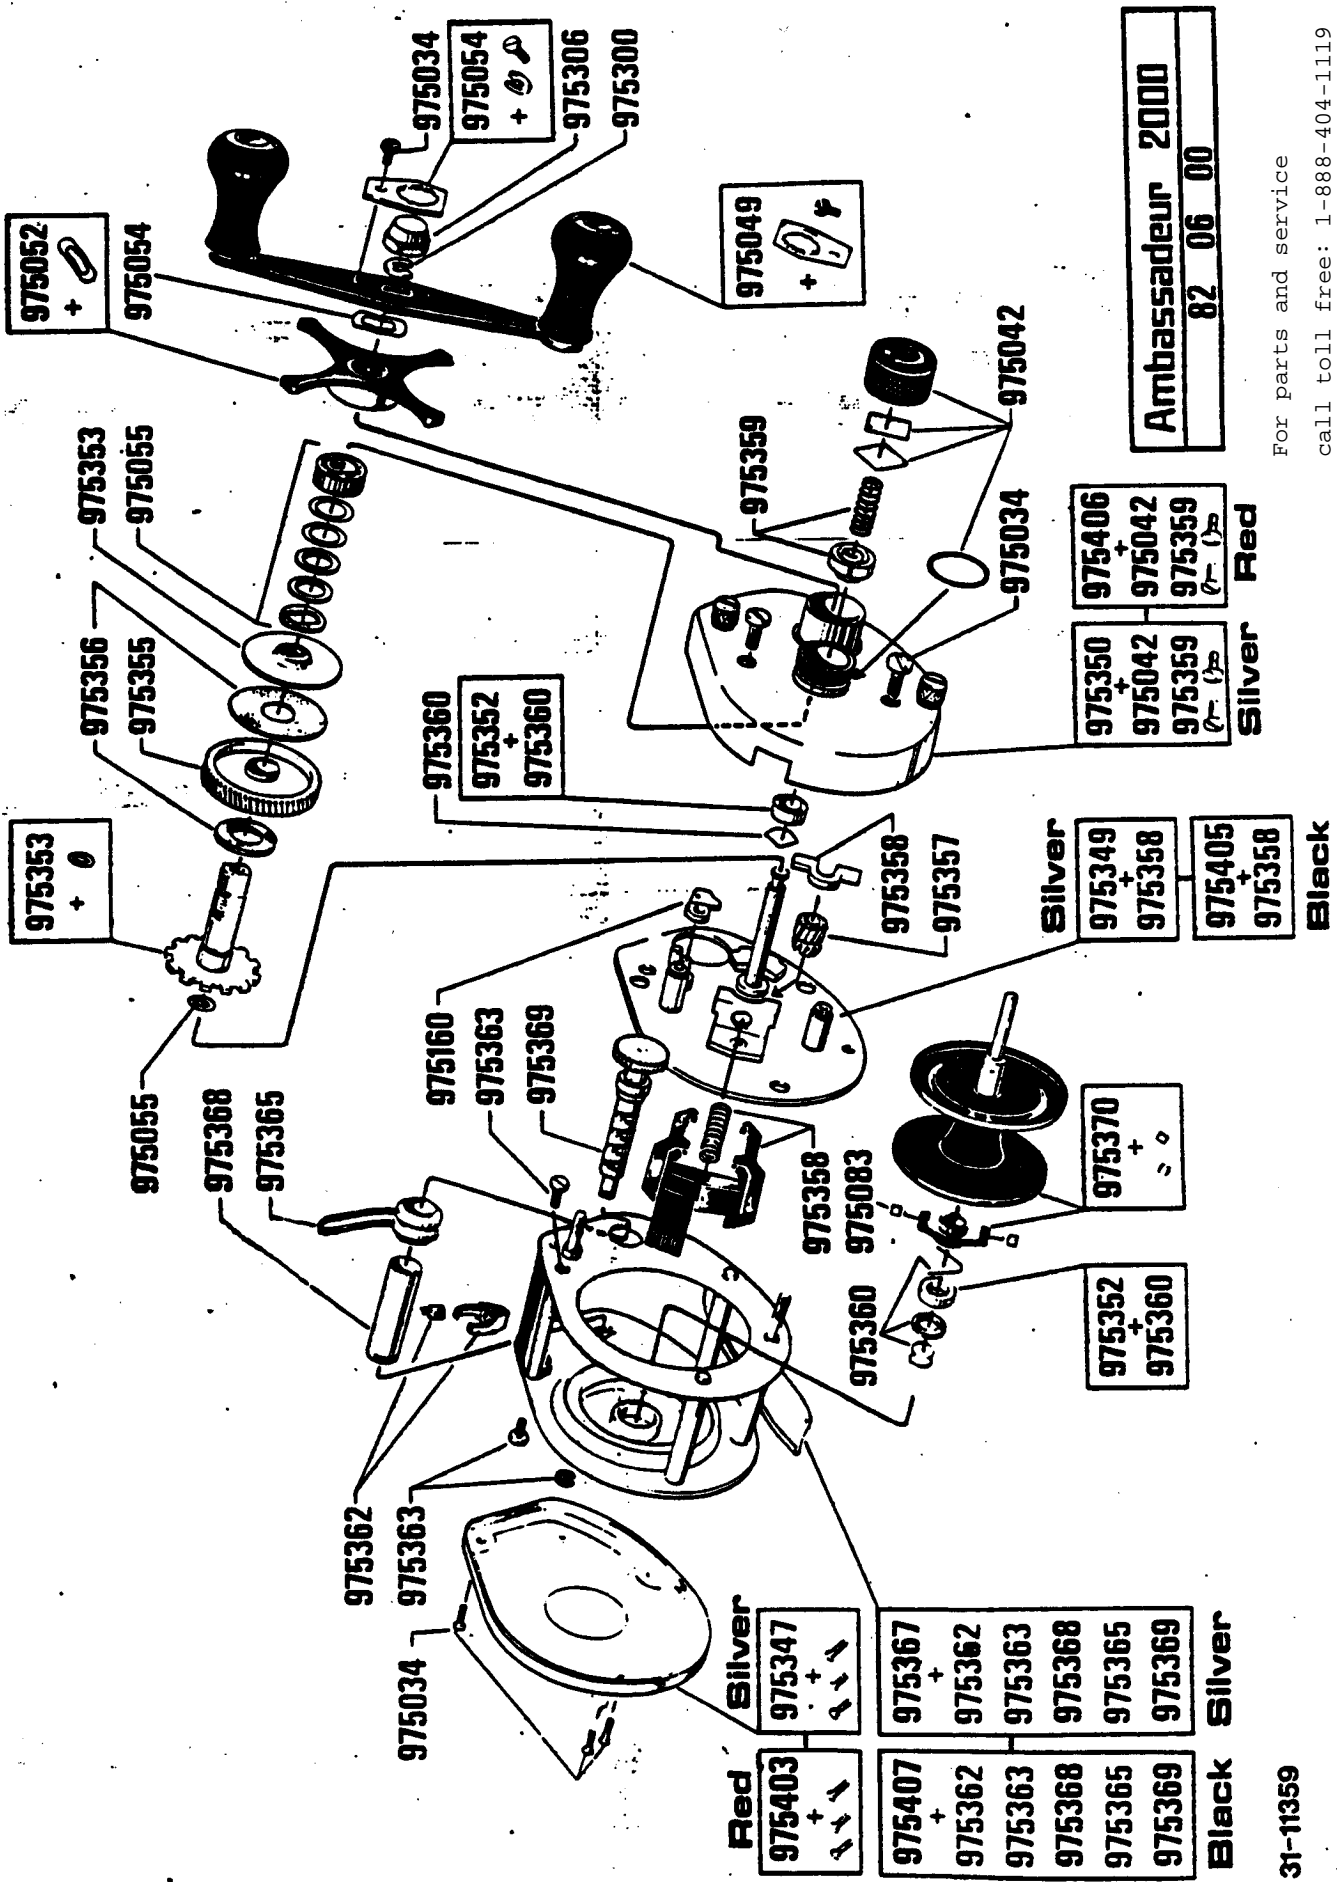

For parts and service
 call toll free: 1-888-404-1119
 www.mikesreelrepair.com

Ambassadeur 2000
 82 06 00

For parts and service
 call toll free: 1-888-404-1119
 www.mikesreelrepair.com