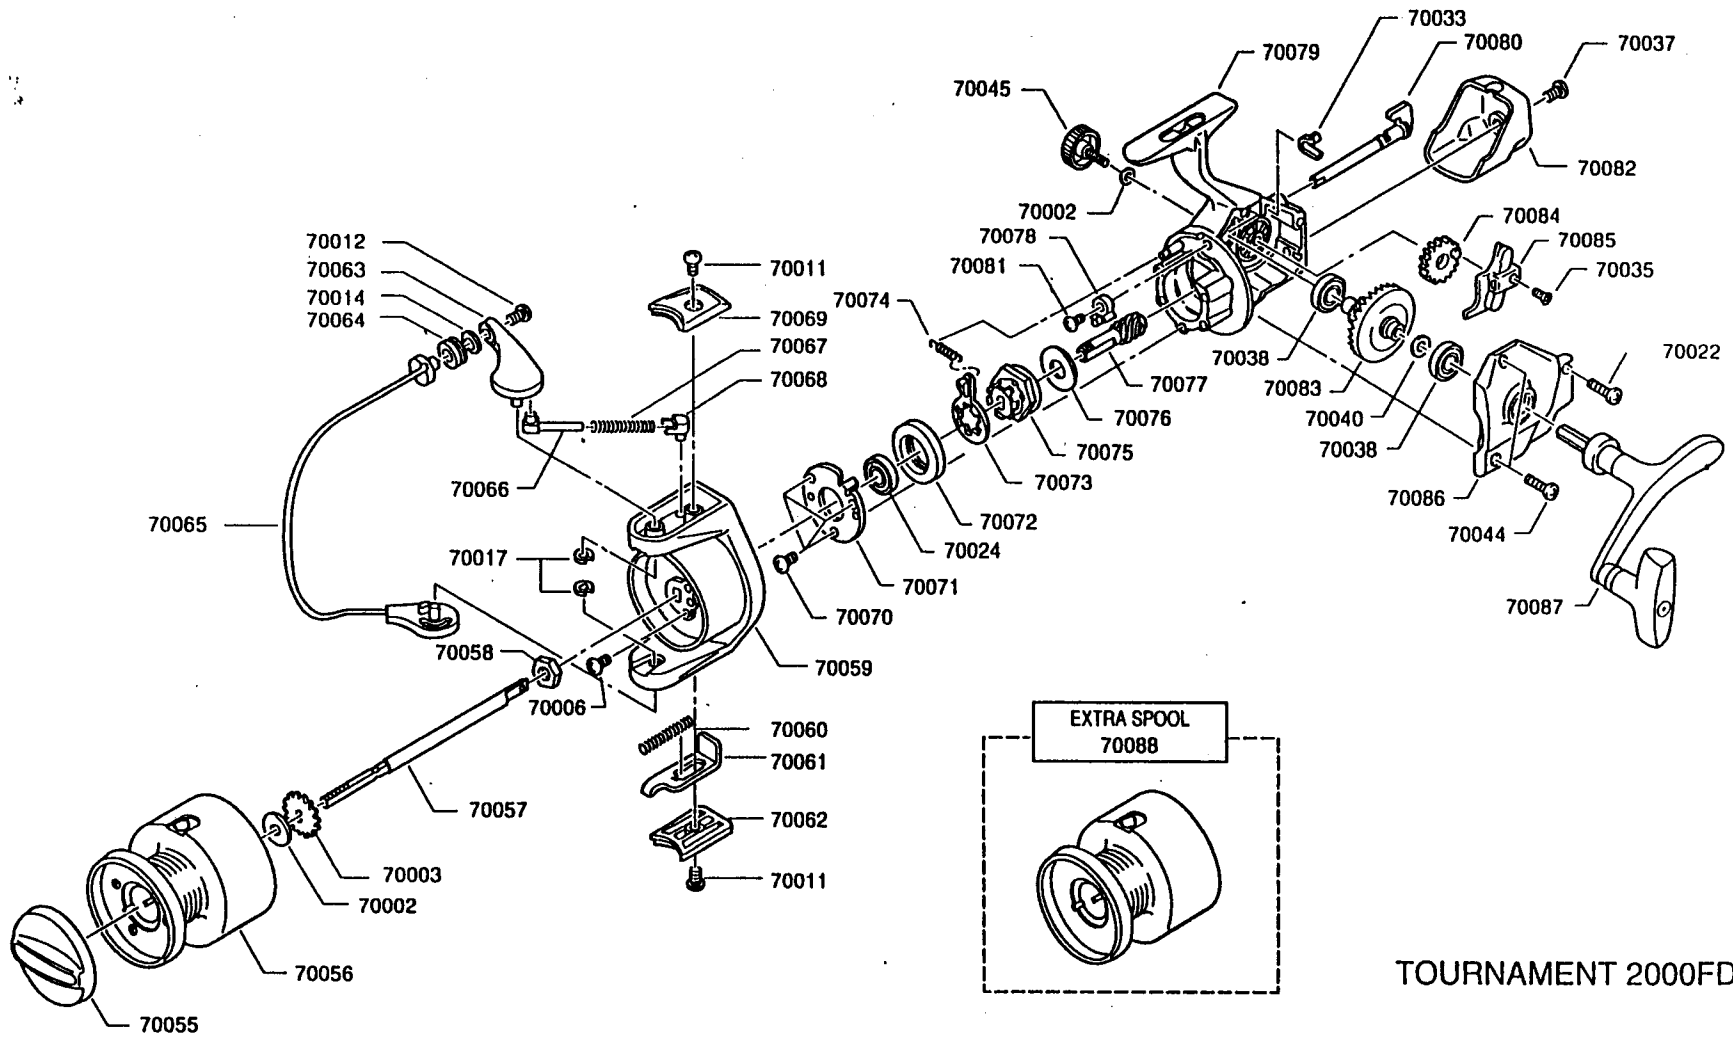

For parts and service
call toll free: 1-888-404-1119
www.mikesreelrepair.com

TOURNAMENT 2000FD

For parts and service
call toll free: 1-888-404-1119
www.mikesreelrepair.com