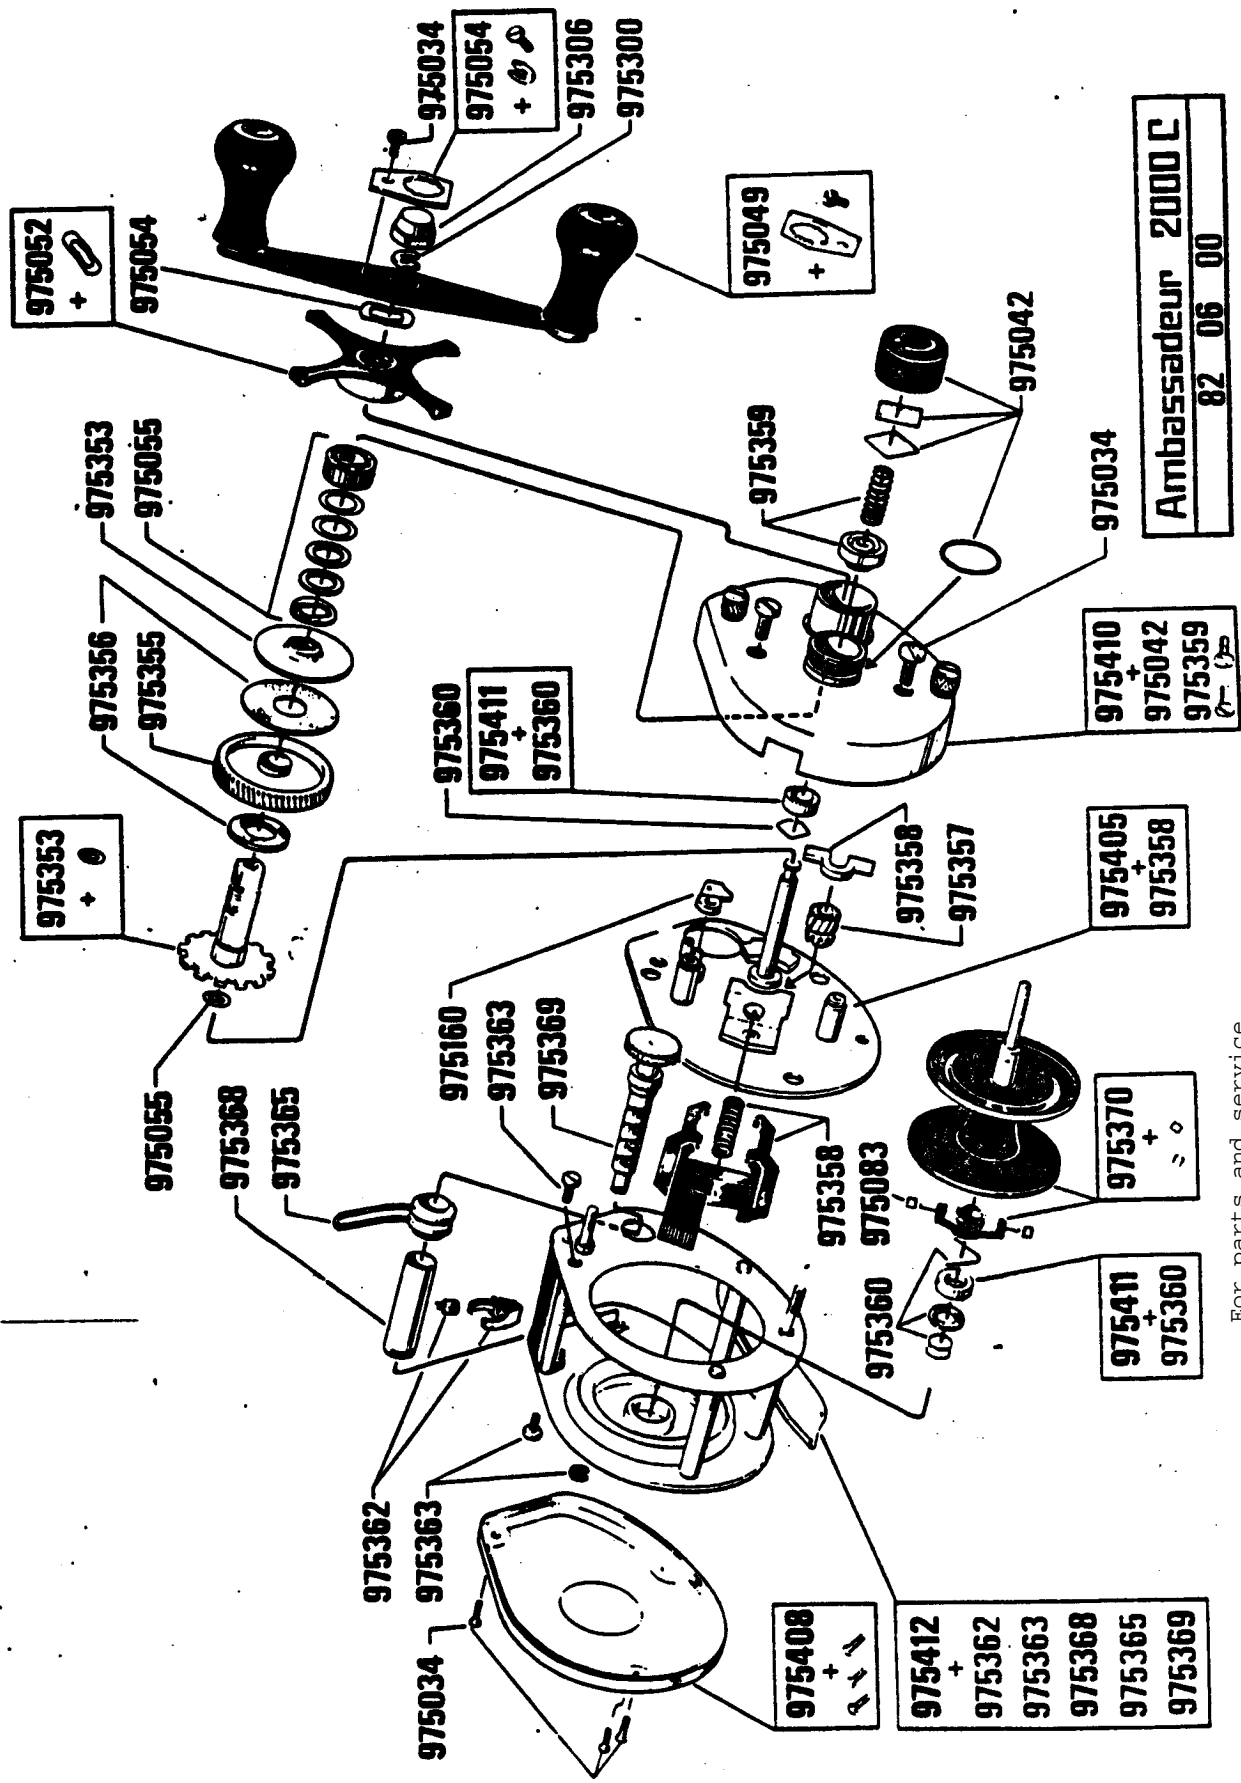

For parts and service  
call toll free: 1-888-404-1119  
www.mikesreelrepair.com

\*

Ambassadeur 2000 C  
82 06 00

For parts and service  
call toll free: 1-888-404-1119  
www.mikesreelrepair.com