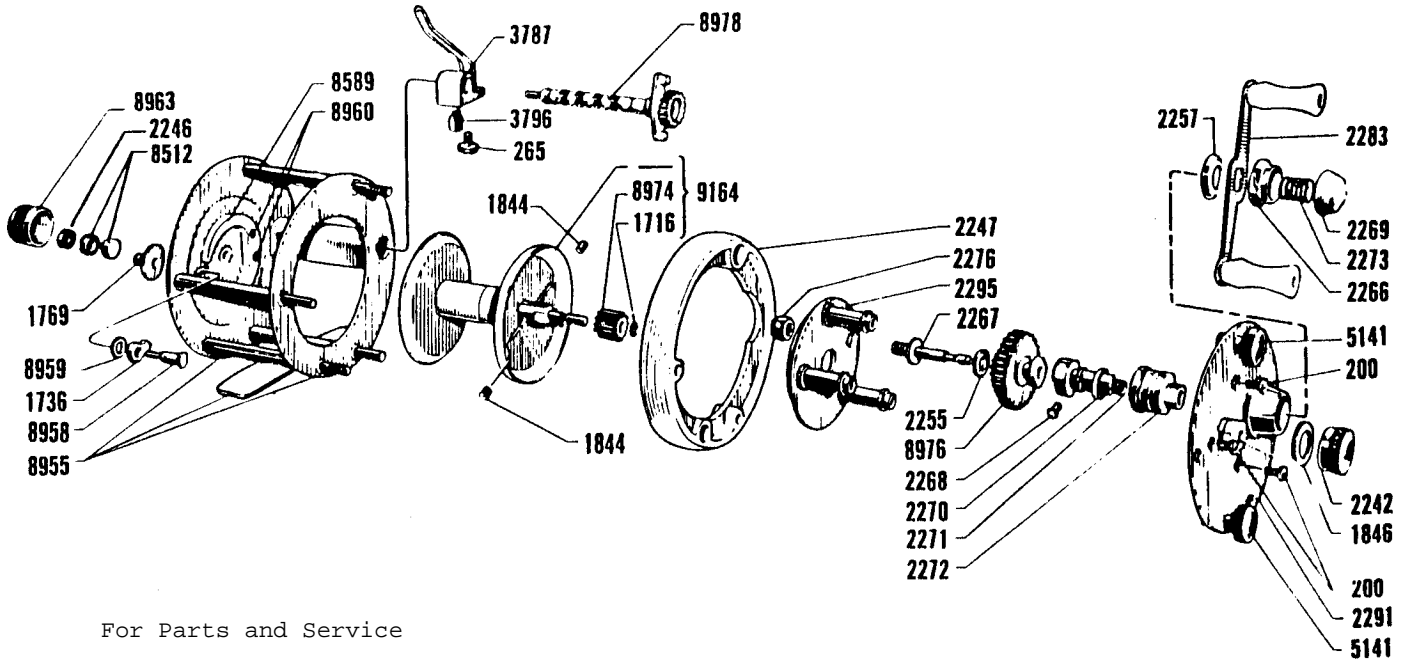

AMBASSADEUR 1750

For Parts and Service
 call toll free 1-888-404-1119
 www.mikesreelrepair.com

For Parts and Service
 call toll free 1-888-404-1119
 www.mikesreelrepair.com

Please specify both reel model and part numbers when ordering.

Prices subject to change without notice

No.	Part Name	Price	No.	Part Name	Price	No.	Part Name	Price
200	Bridge Screw	(each) .10	2257	Dust Shield	.10	5141	Side Plate Thumb Nut	(each) .25
265	Line Carriage Screw	.10	2266	Handle Lock Nut	.50	8512	Spool Bearing	.25
1716	Pinion "C" Lock	.10	2267	Gear Shaft	1.25	8589	Click Spring	.20
1736	Click Pawl	.10	2268	Clutch Lock Pin	.60	8955	Frame Assembly	7.50
1769	Click Button	.20	2269	Free Spool Button	.75	8958	Click Pawl Rivet	.10
1844A	Brake Block, Small	(each) .10	2270	Lock Pin Retainer	.10	8959	Click Pawl Washer	.10
1844B	Brake Block, Medium	(each) .10	2271	Free Spool Clutch	3.10	8960	Click Spring Rivet	(each) .10
1844C	Brake Block, Large	(each) .10	2272	Handle Bearing	1.05	8963	Left Spool Cap	.75
1846	Right Spool Cap Spacer	.10	2273	Free Spool Spring	.10	8974	Pinion Gear	.90
2242	Right Spool Cap	.75	2276	Gear Shaft Lock Nut	.10	8976	Drive Gear	2.75
2246	Felt Oil Retainer	.10	2283	Handle	2.50	8978	Line Carriage Screw	2.10
2247	Head Ring	.60	2291	Right Side Plate	2.75	9164	(8953) Spool, comp. (with cont.)	8.75
2255	Gear Shaft Bearing	.50	2295	Gear Bridge	3.10	9210	Spool Container	.60
			3787	Line Carriage	1.20			
			3796	Line Carriage Pawl	.20			

PARTS AND SERVICE AVAILABLE AT THE FOLLOWING REGIONAL FACTORY REPAIR DEPOTS:

FACTORY SERVICE
 RODS, REELS AND PARTS

THE GARCIA SERVICE DEPARTMENT
 329 ALFRED AVENUE
 TEANECK, NEW JERSEY 07668

THE CONOLON CORPORATION
 1111 EAST McFADDEN STREET
 SANTA ANA, CALIFORNIA 92705