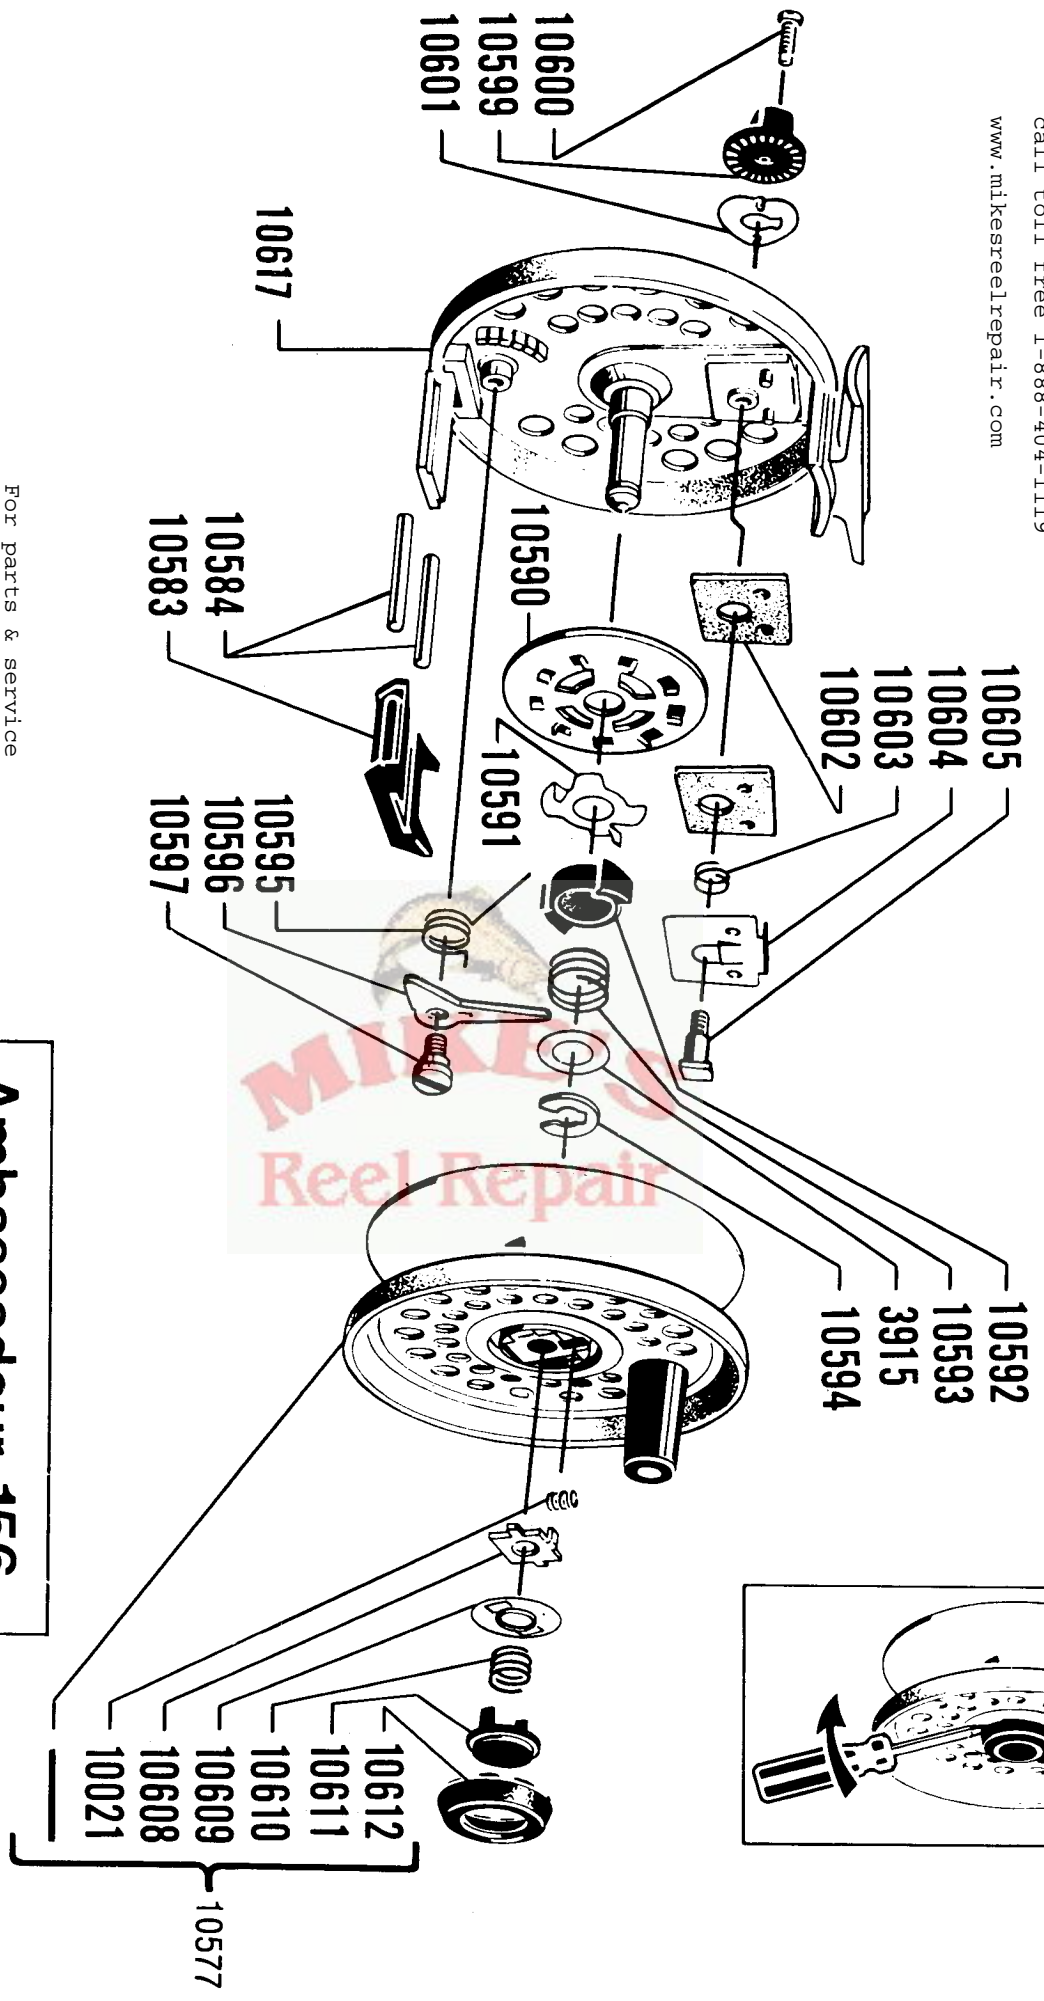

For parts & service
 call toll free 1-888-404-1119
 www.mikesreelrepair.com

Ambassadeur 156

For parts & service
 call toll free 1-888-404-1119
 www.mikesreelrepair.com