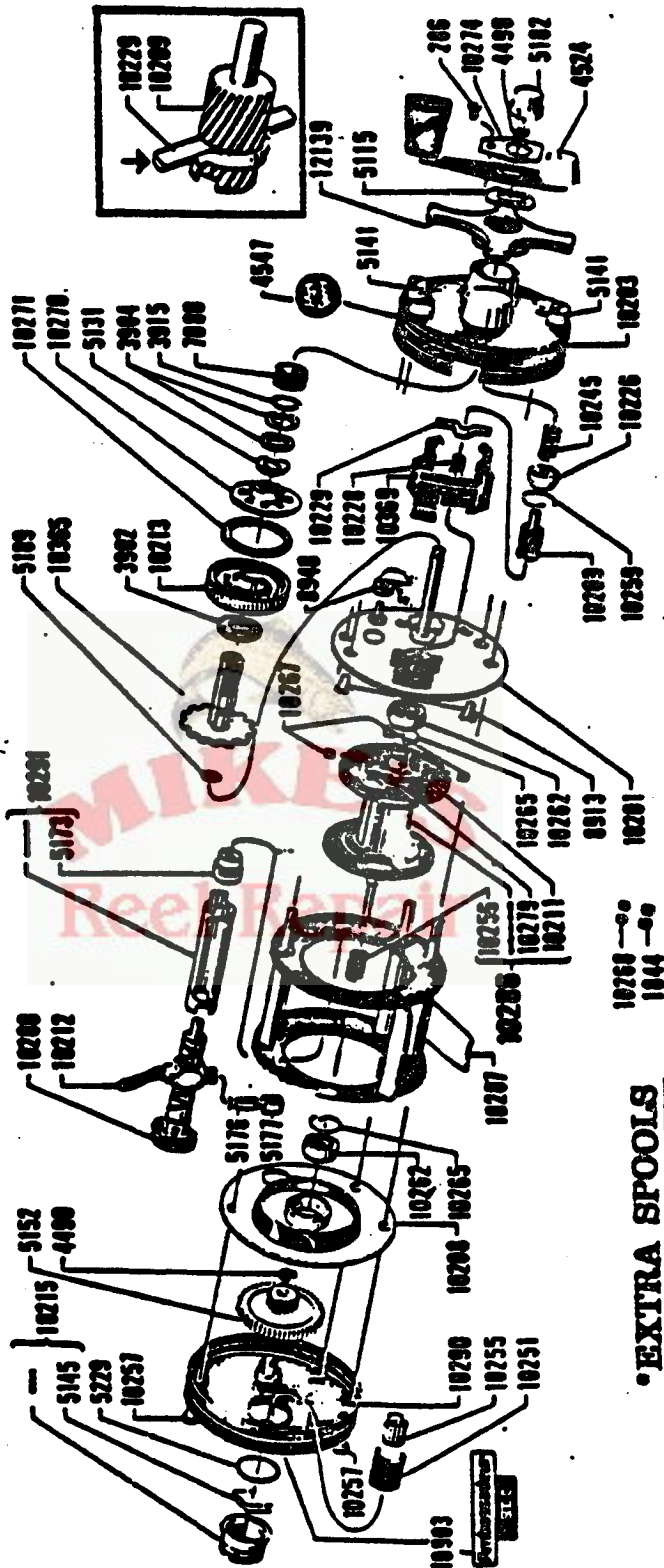

\*

For Parts and Service  
call toll free 1-888-404-1119  
www.mikesreelrepair.com

1500 C
77-09-00

For Parts and Service  
call toll free 1-888-404-1119  
www.mikesreelrepair.com

• EXTRA SPOOLS

Part No.	Code No.
10206	56229