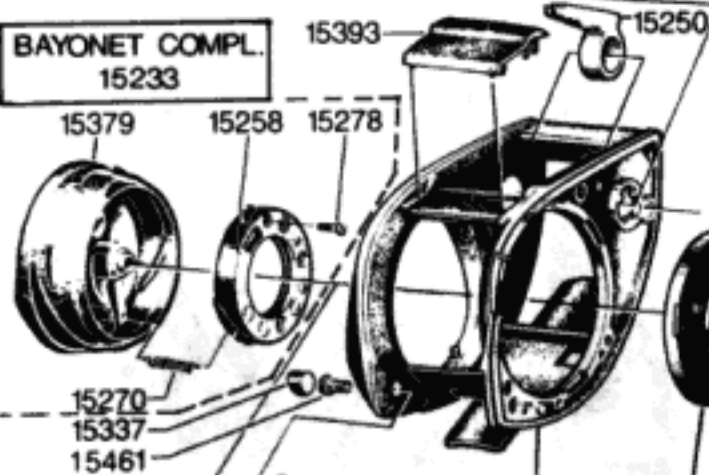

# Ambassadeur 1022 Plus 86-0

34- 11134-4

For Parts and Service  
call toll free 1-888-404-1119  
[www.mikesreelrepair.com](http://www.mikesreelrepair.com)

LINE GUIDE COMPL.  
15237

BAYONET COMPL.  
15233

SPOOL COMPL.  
970255