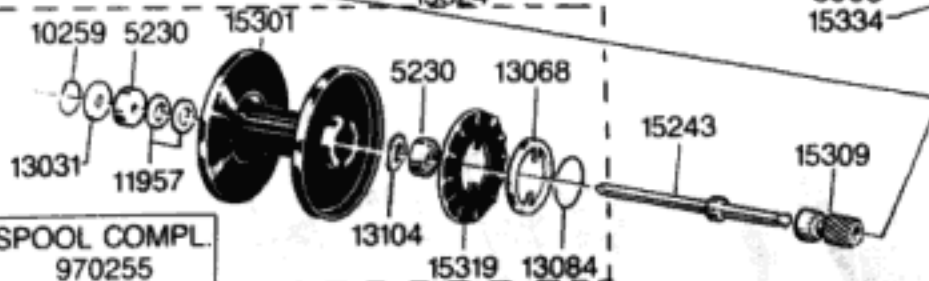

# Ambassadeur 1022 Plus 86-0

34- 11134-4

For Parts and Service  
call toll free 1-888-404-1119  
[www.mikesreelrepair.com](http://www.mikesreelrepair.com)

LINE GUIDE COMPL.  
15237

BAYONET COMPL.  
15233

SPOOL COMPL.  
970255