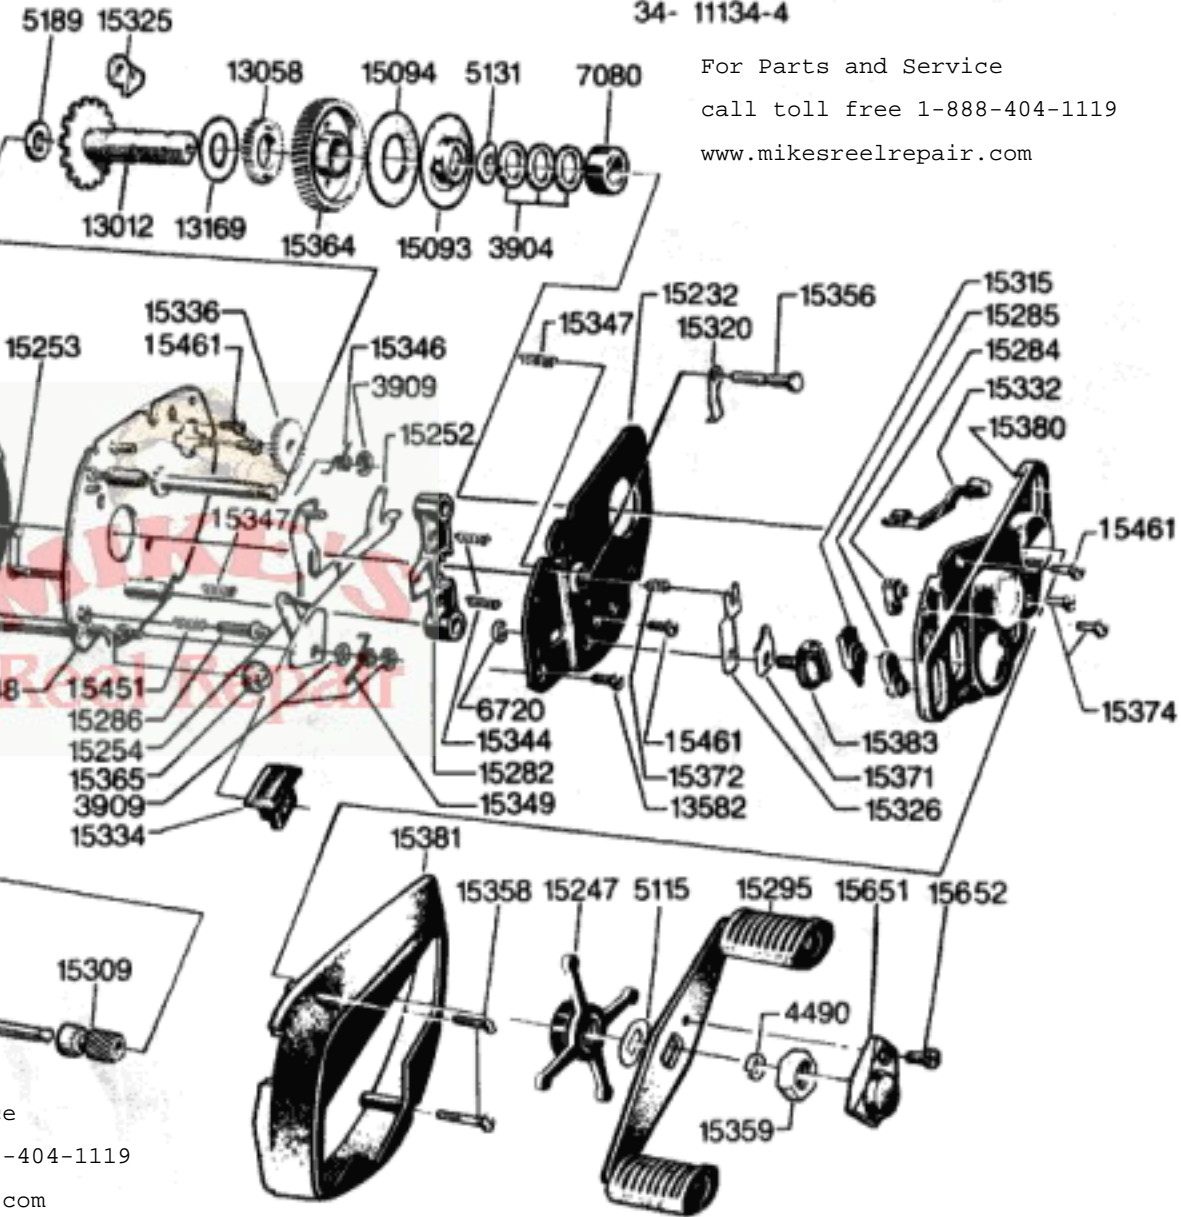

# Ambassadeur 1022 Plus 86-0

34- 11134-4

For Parts and Service  
call toll free 1-888-404-1119  
[www.mikesreelrepair.com](http://www.mikesreelrepair.com)

LINE GUIDE COMPL.  
15237

BAYONET COMPL.  
15233

SPOOL COMPL.  
970255

For Parts and Service  
call toll free 1-888-404-1119  
[www.mikesreelrepair.com](http://www.mikesreelrepair.com)