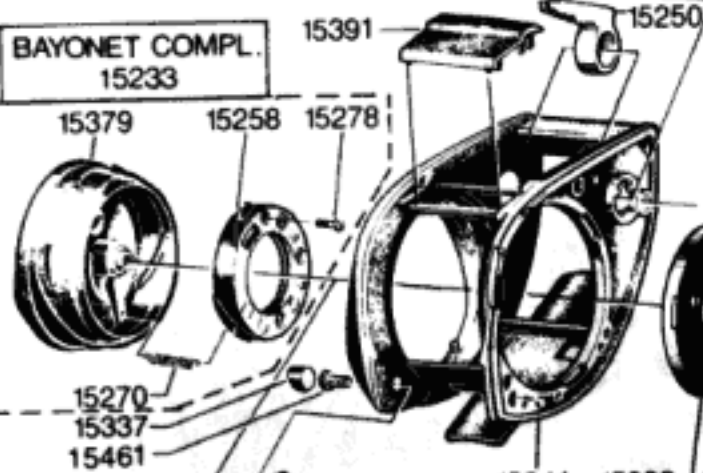

Ambassadeur 1021 Plus 86-0

34- 11133-4

For Parts and Service
call toll free 1-888-404-1119
www.mikesreelrepair.com

LINE GUIDE COMPL. 15389

BAYONET COMPL. 15233

SPOOL COMPL. 970254

For Parts and Service
call toll free 1-888-404-1119
www.mikesreelrepair.com