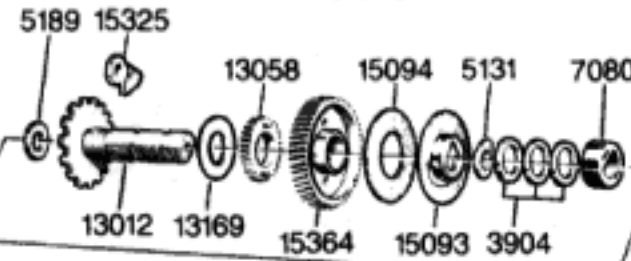

Ambassadeur 1021 Plus 86-0

34- 11133-4

For Parts and Service
call toll free 1-888-404-1119
www.mikesreelrepair.com

LINE GUIDE COMPL. 15389

BAYONET COMPL. 15233

SPOOL COMPL. 970254

For Parts and Service
call toll free 1-888-404-1119
www.mikesreelrepair.com