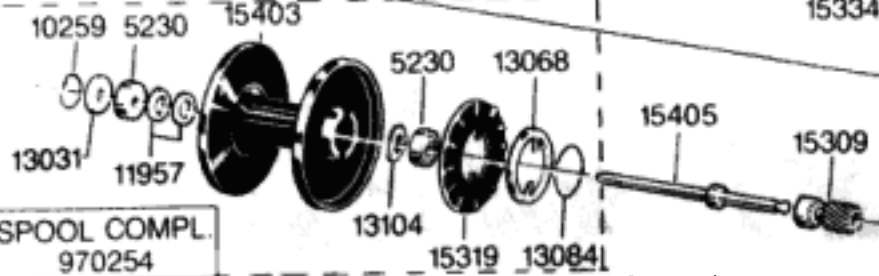

Ambassadeur 1021 Plus 86-0

34- 11133-4

For Parts and Service
call toll free 1-888-404-1119
www.mikesreelrepair.com

LINE GUIDE COMPL. 15389

BAYONET COMPL. 15233

SPOOL COMPL. 970254

For Parts and Service
call toll free 1-888-404-1119
www.mikesreelrepair.com