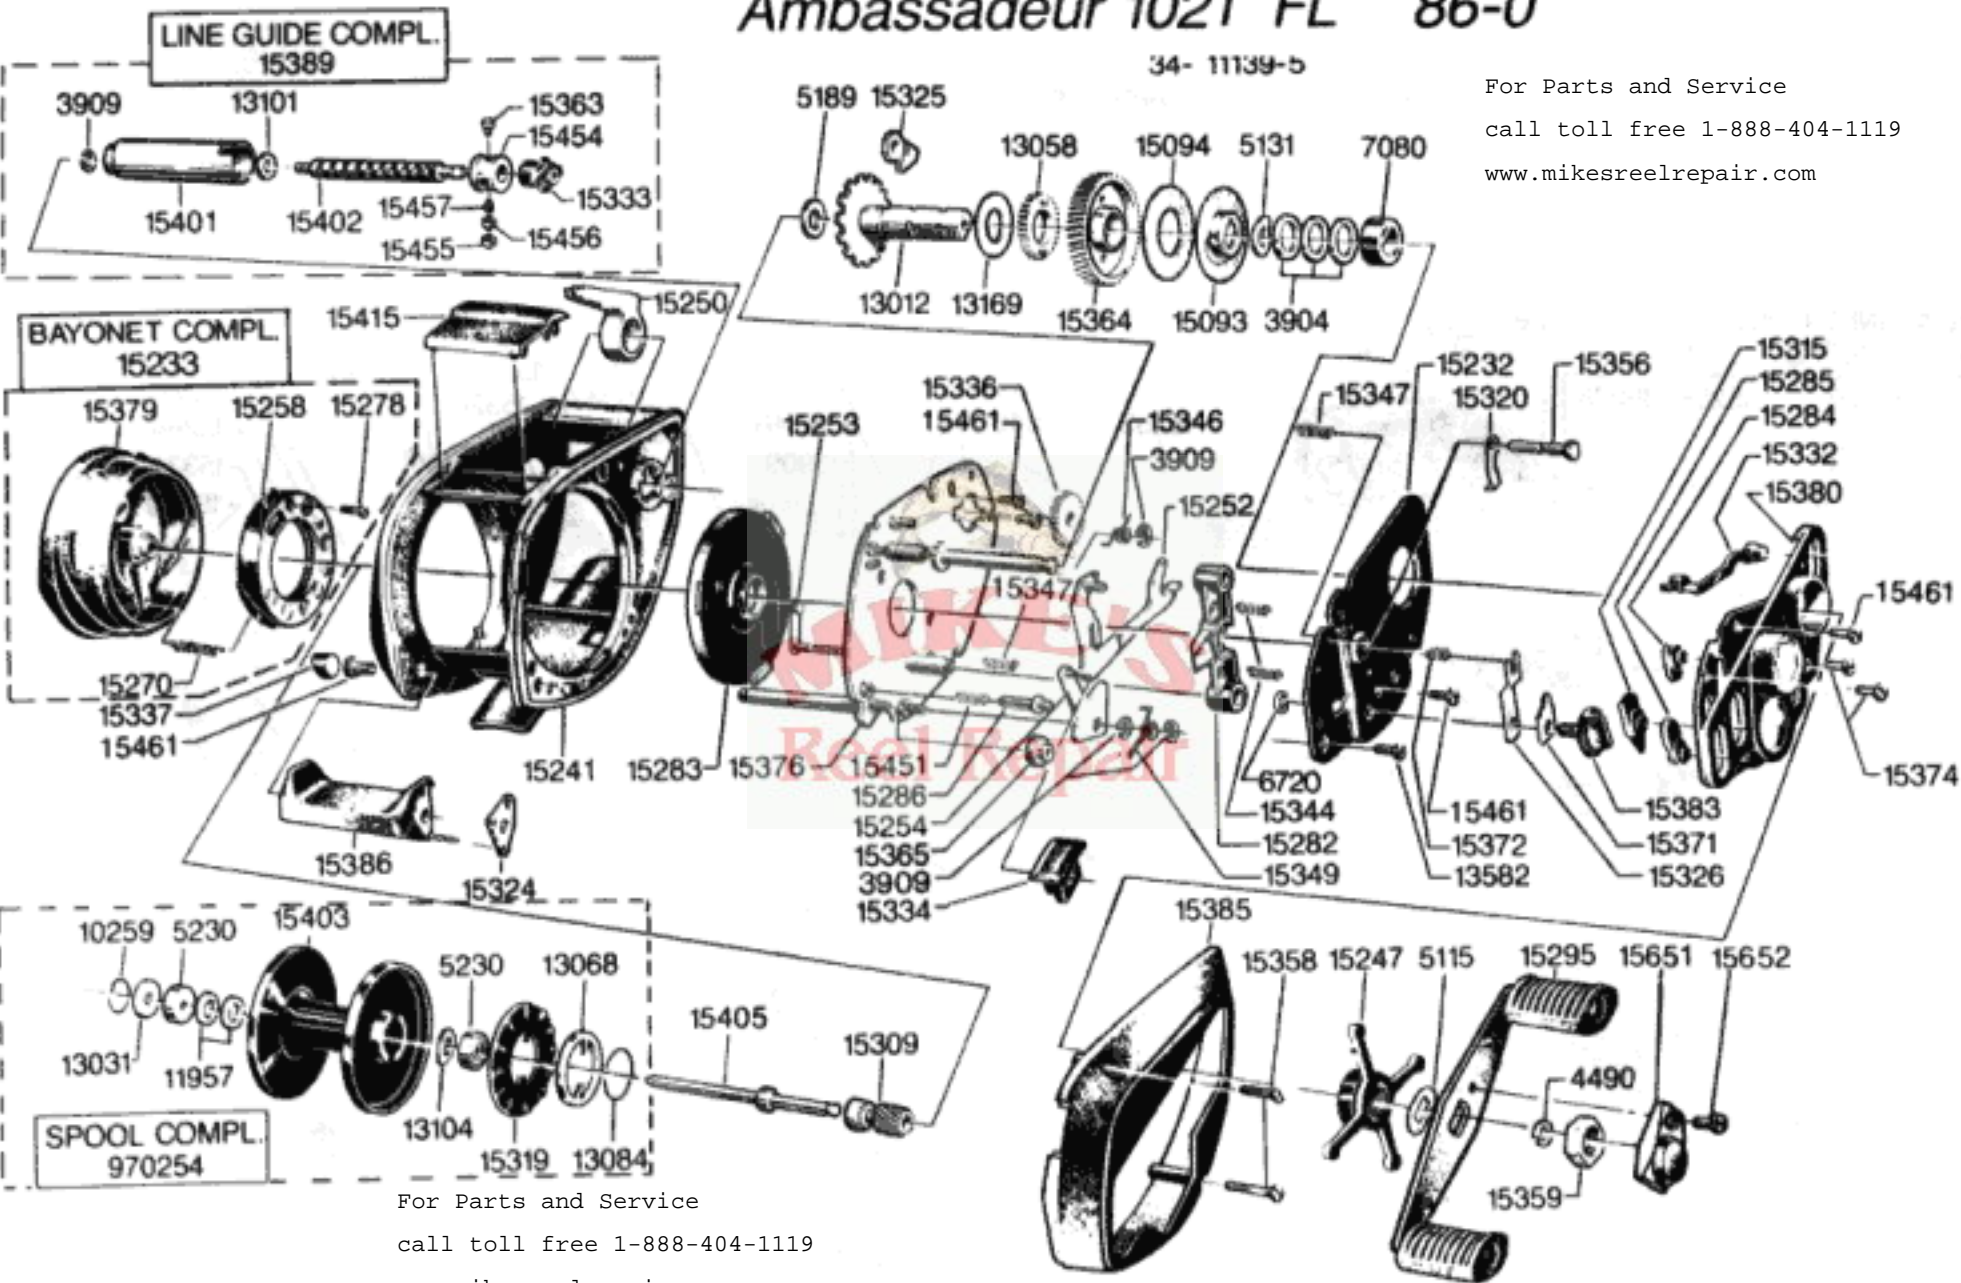

Ambassadeur 1021 FL 86-0

34- 11139-5

For Parts and Service
call toll free 1-888-404-1119
www.mikesreelrepair.com

For Parts and Service
call toll free 1-888-404-1119
www.mikesreelrepair.com