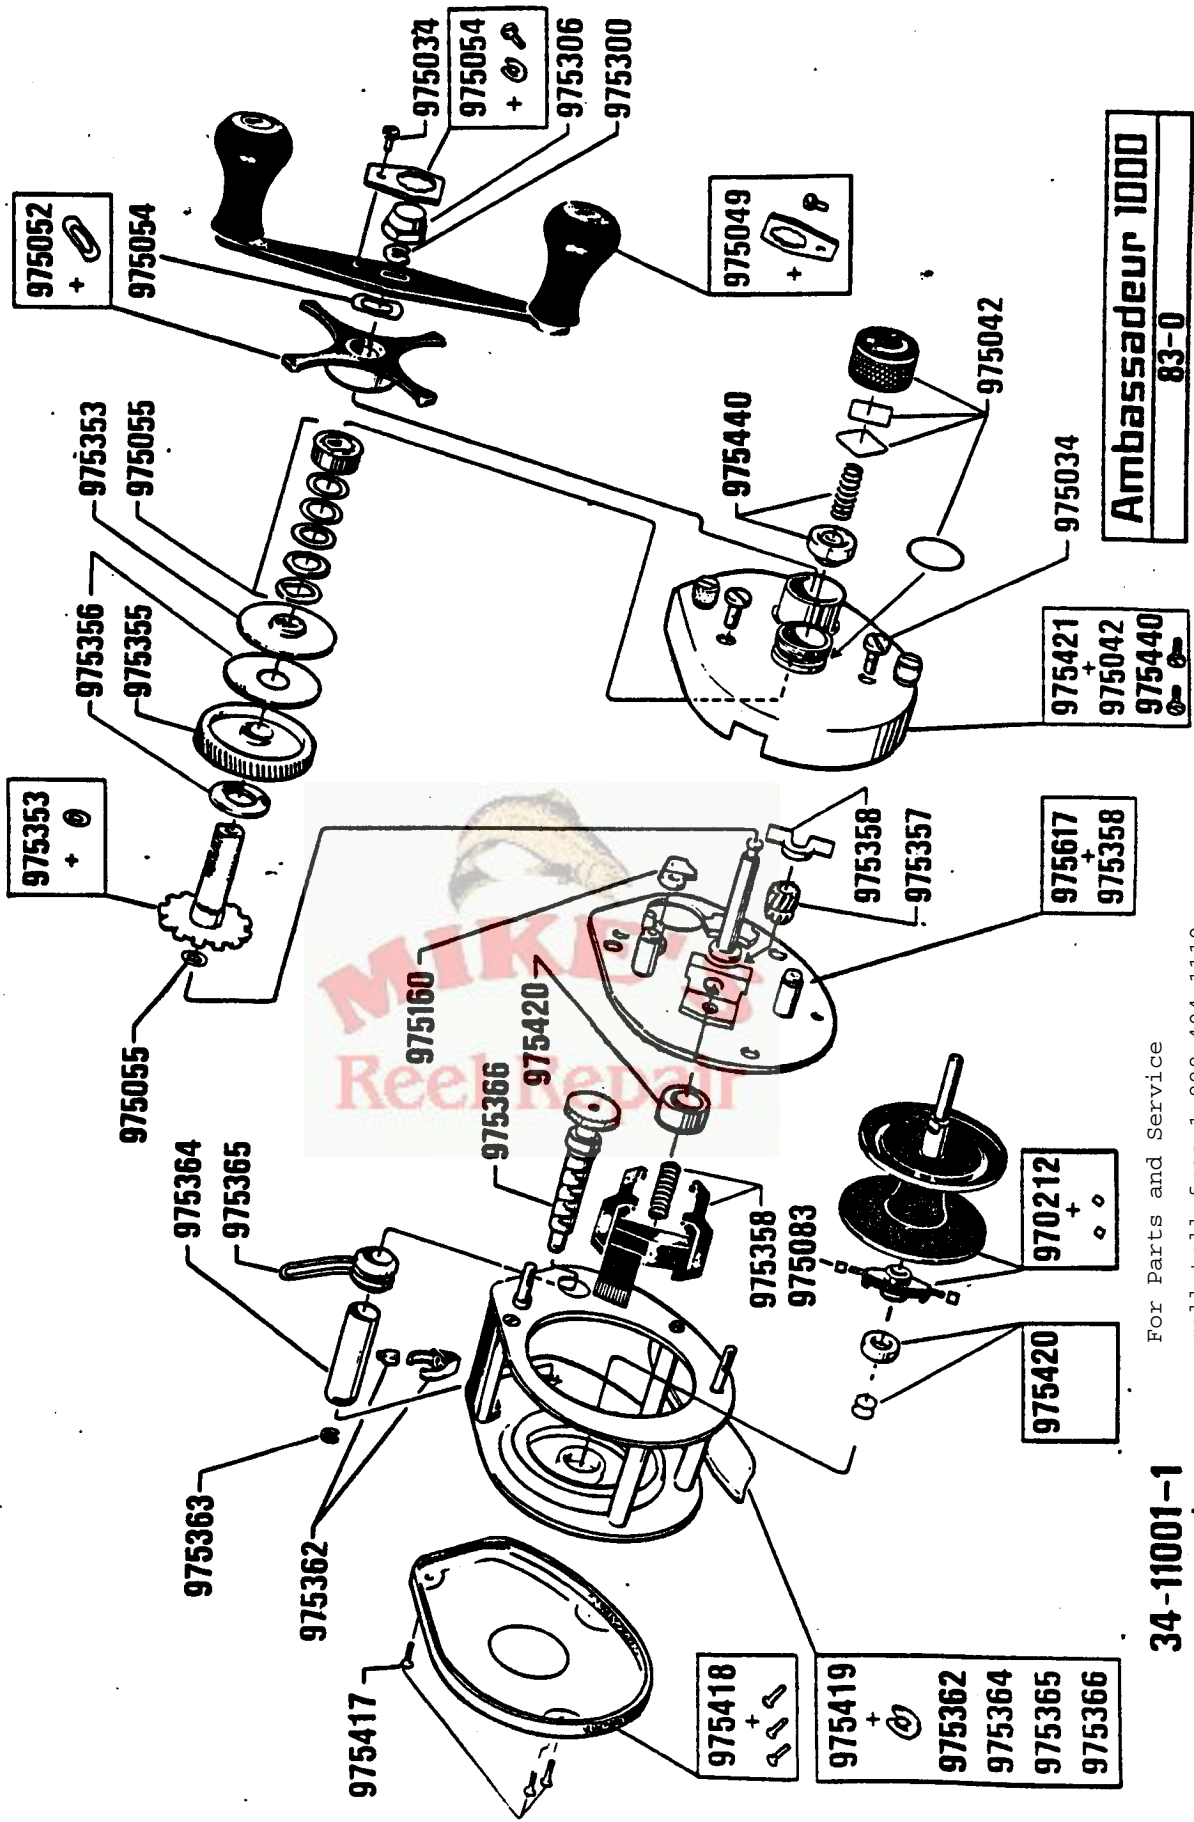

For Parts and Service
 call toll free 1-888-404-1119
 www.mikesreelrepair.com

Ambassadeur 1000
83-0

For Parts and Service
 call toll free 1-888-404-1119
 www.mikesreelrepair.com

34-11001-1