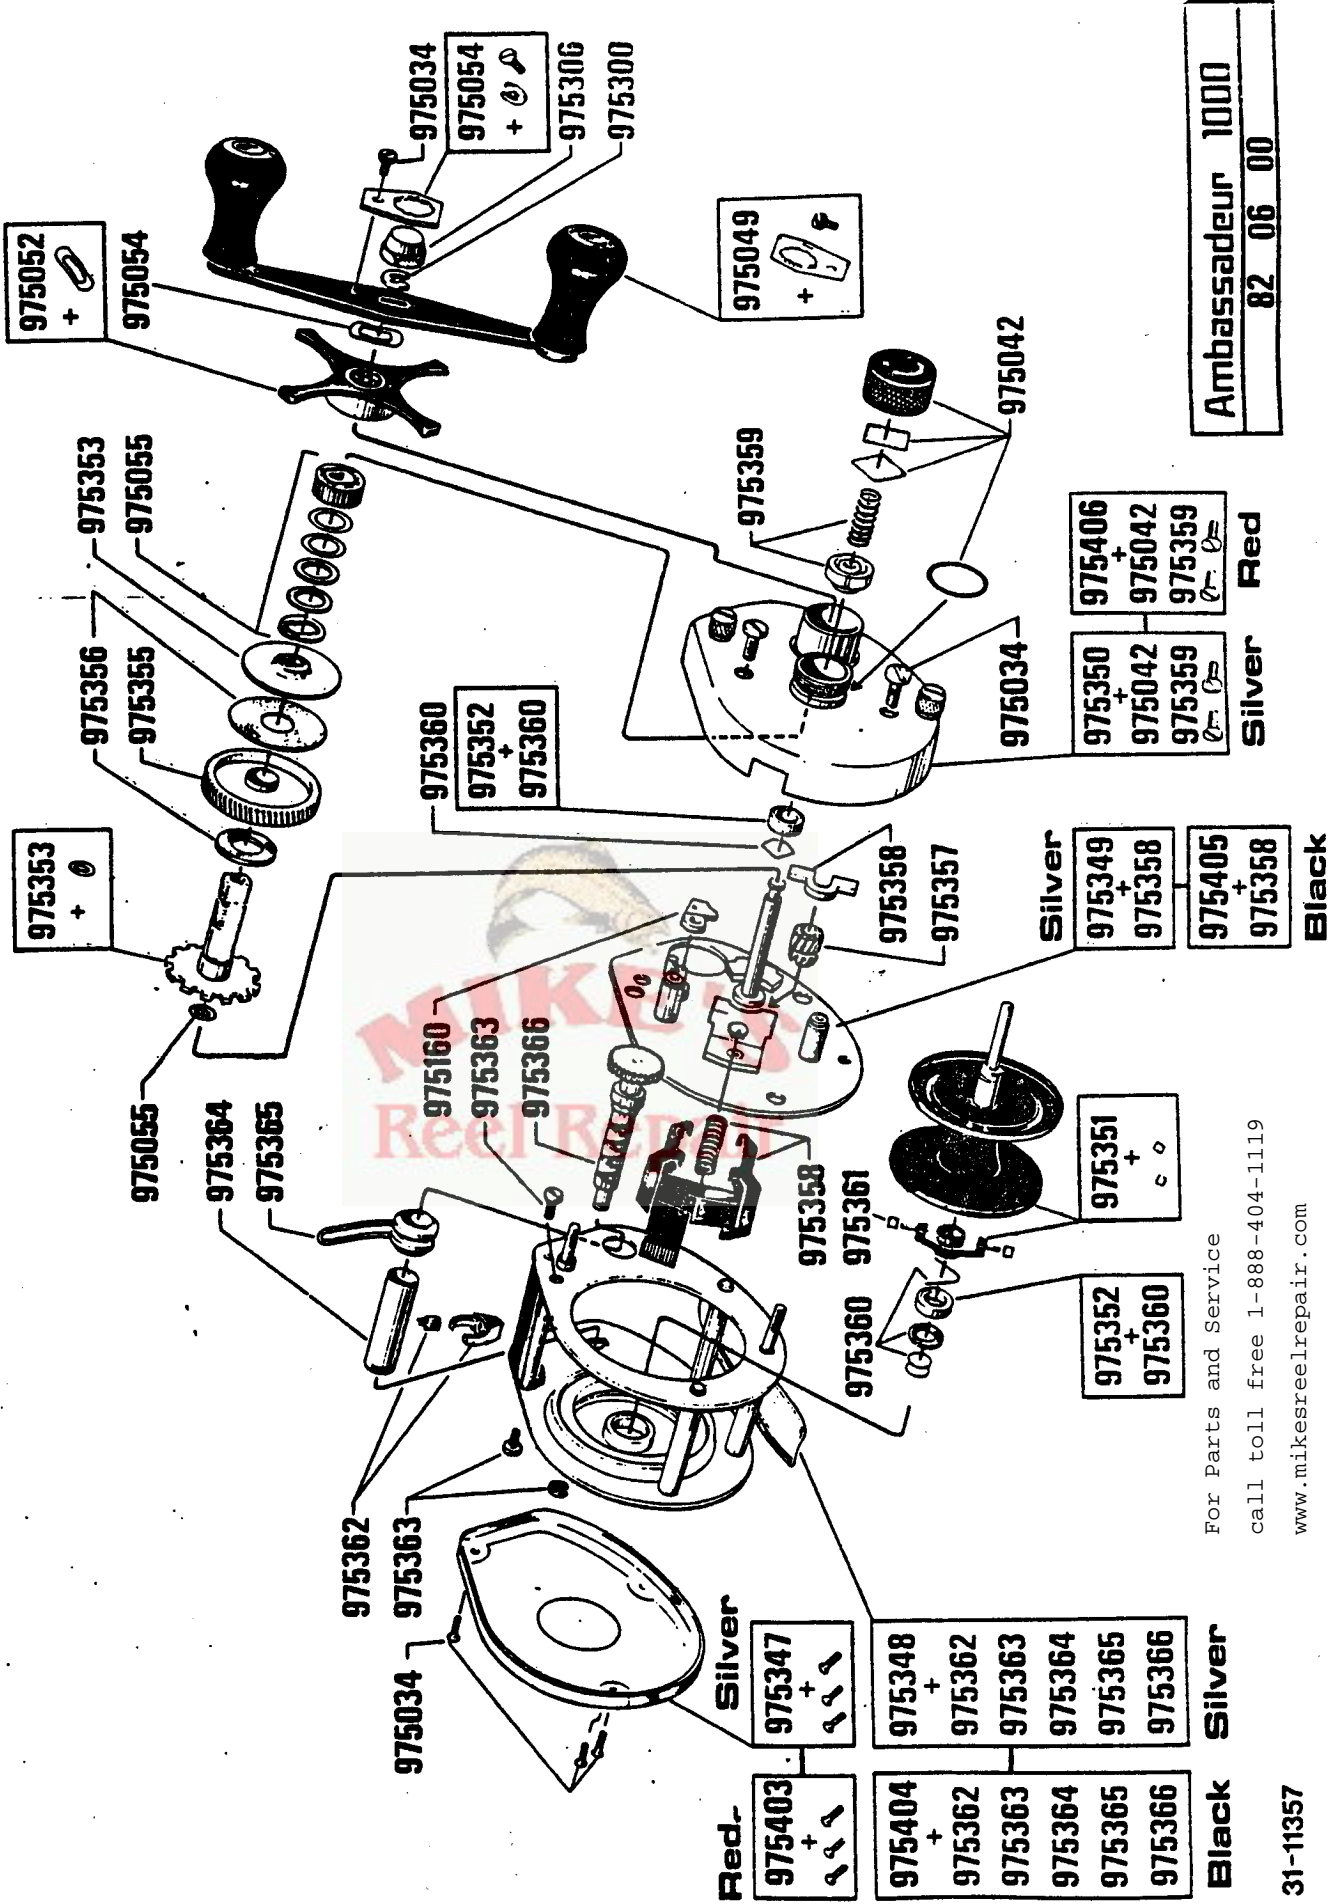

For Parts and Service
 call toll free 1-888-404-1119
 www.mikesreelrepair.com

Ambassadeur 1000
 82 06 00

Silver
 975350 + 975042 975359
 975406 + 975042 975359

Silver
 975349 + 975358
 975405 + 975358

Black

For Parts and Service
 call toll free 1-888-404-1119
 www.mikesreelrepair.com

Red-

975403 + 975362 975363 975364 975365 975366

Black

975404 + 975362 975363 975364 975365 975366

Silver

975347 + 975348 + 975362 975363 975364 975365 975366