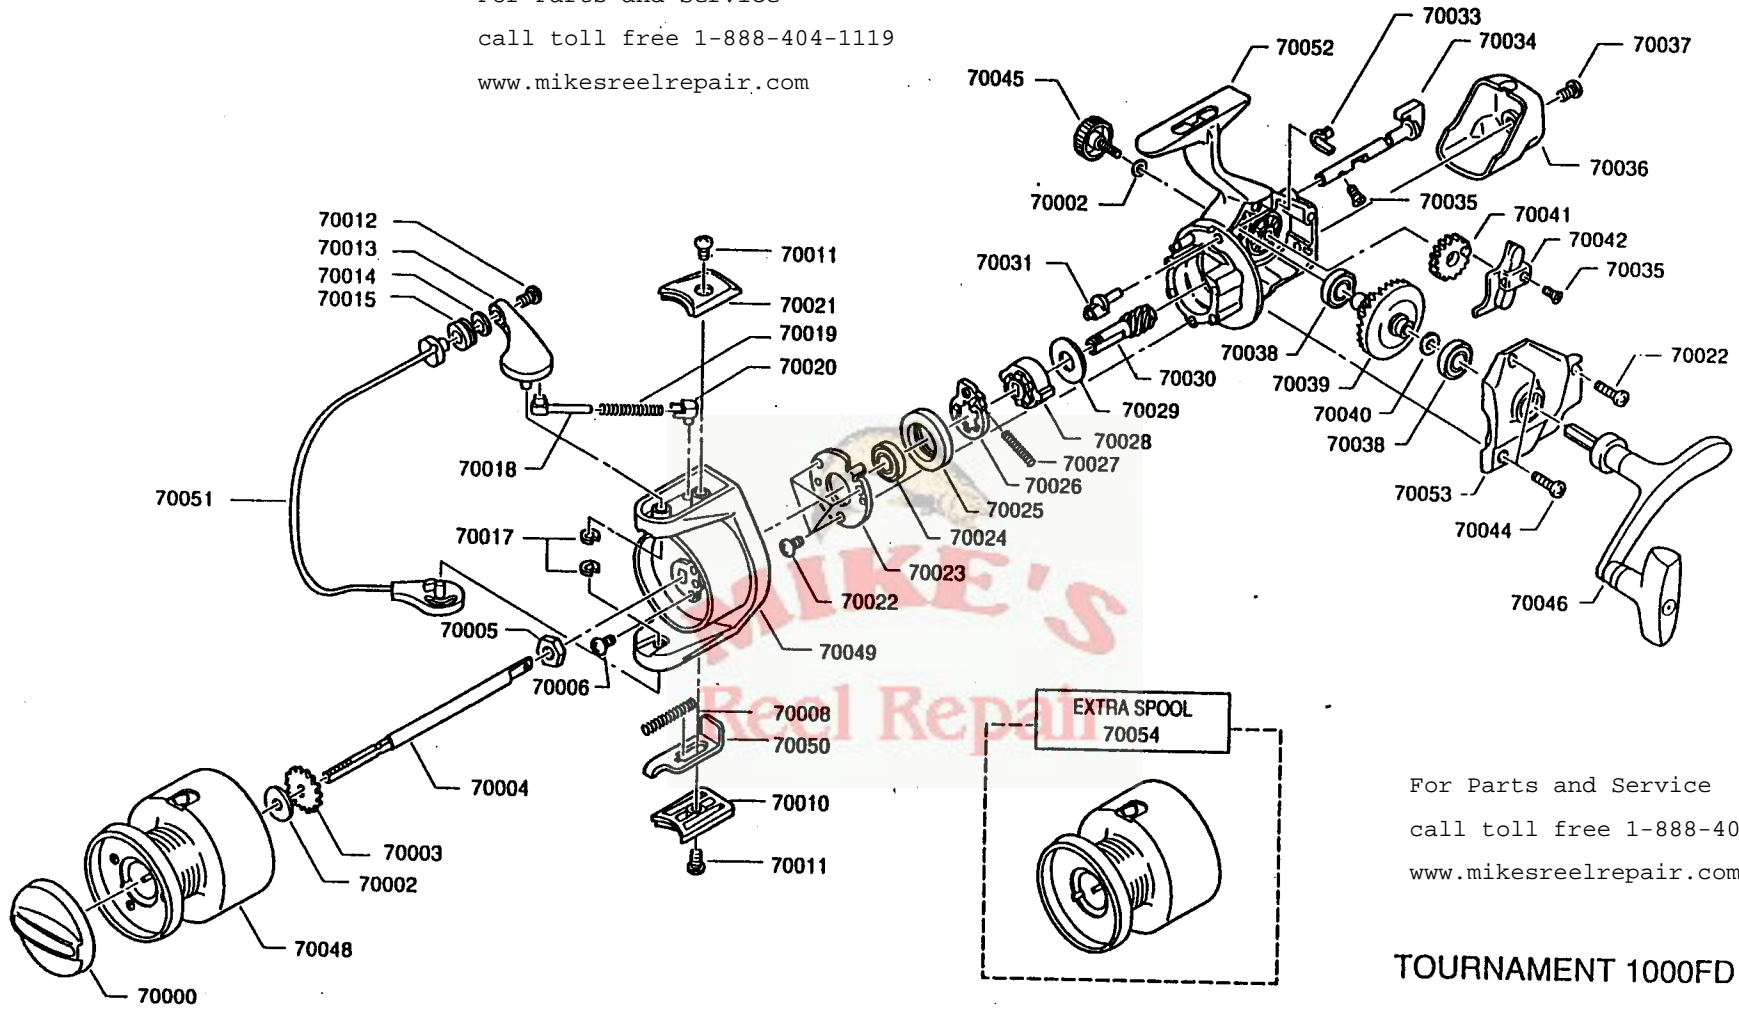

For Parts and Service
call toll free 1-888-404-1119
www.mikesreelrepair.com

For Parts and Service
call toll free 1-888-404-1119
www.mikesreelrepair.com

TOURNAMENT 1000FD